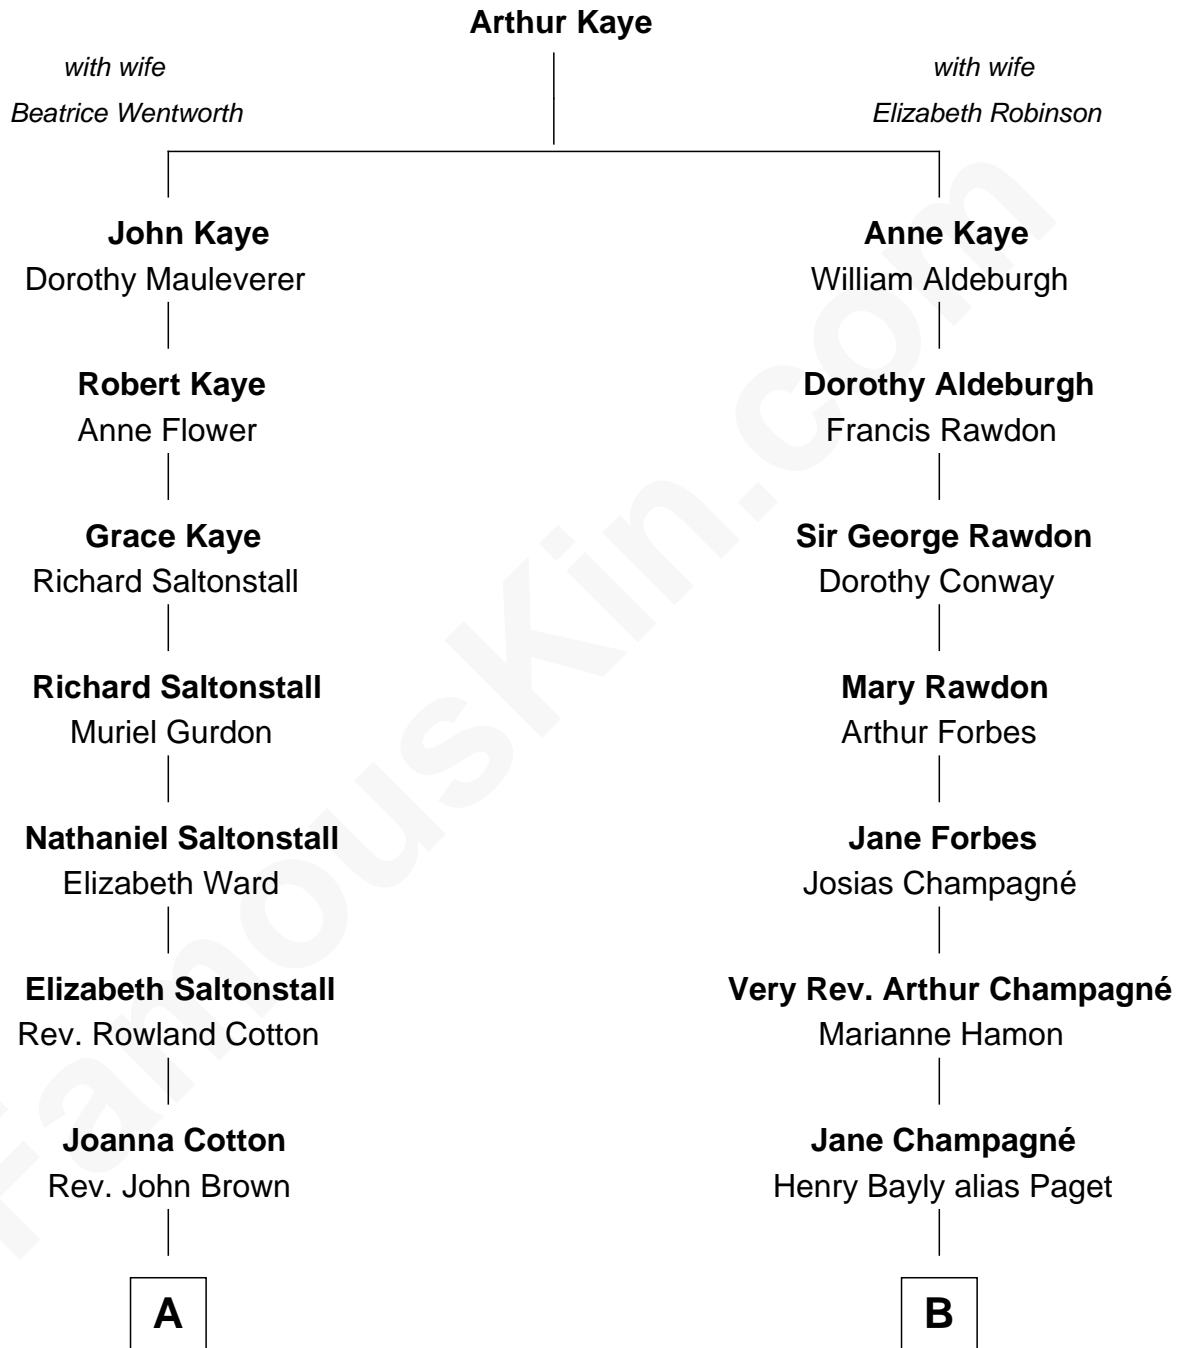

FamousKin.com

Relationship Chart of

Horace Gray

U.S. Supreme Court Justice

10th cousin 1 time removed of

Sir Winston Churchill

Prime Minister of the United Kingdom