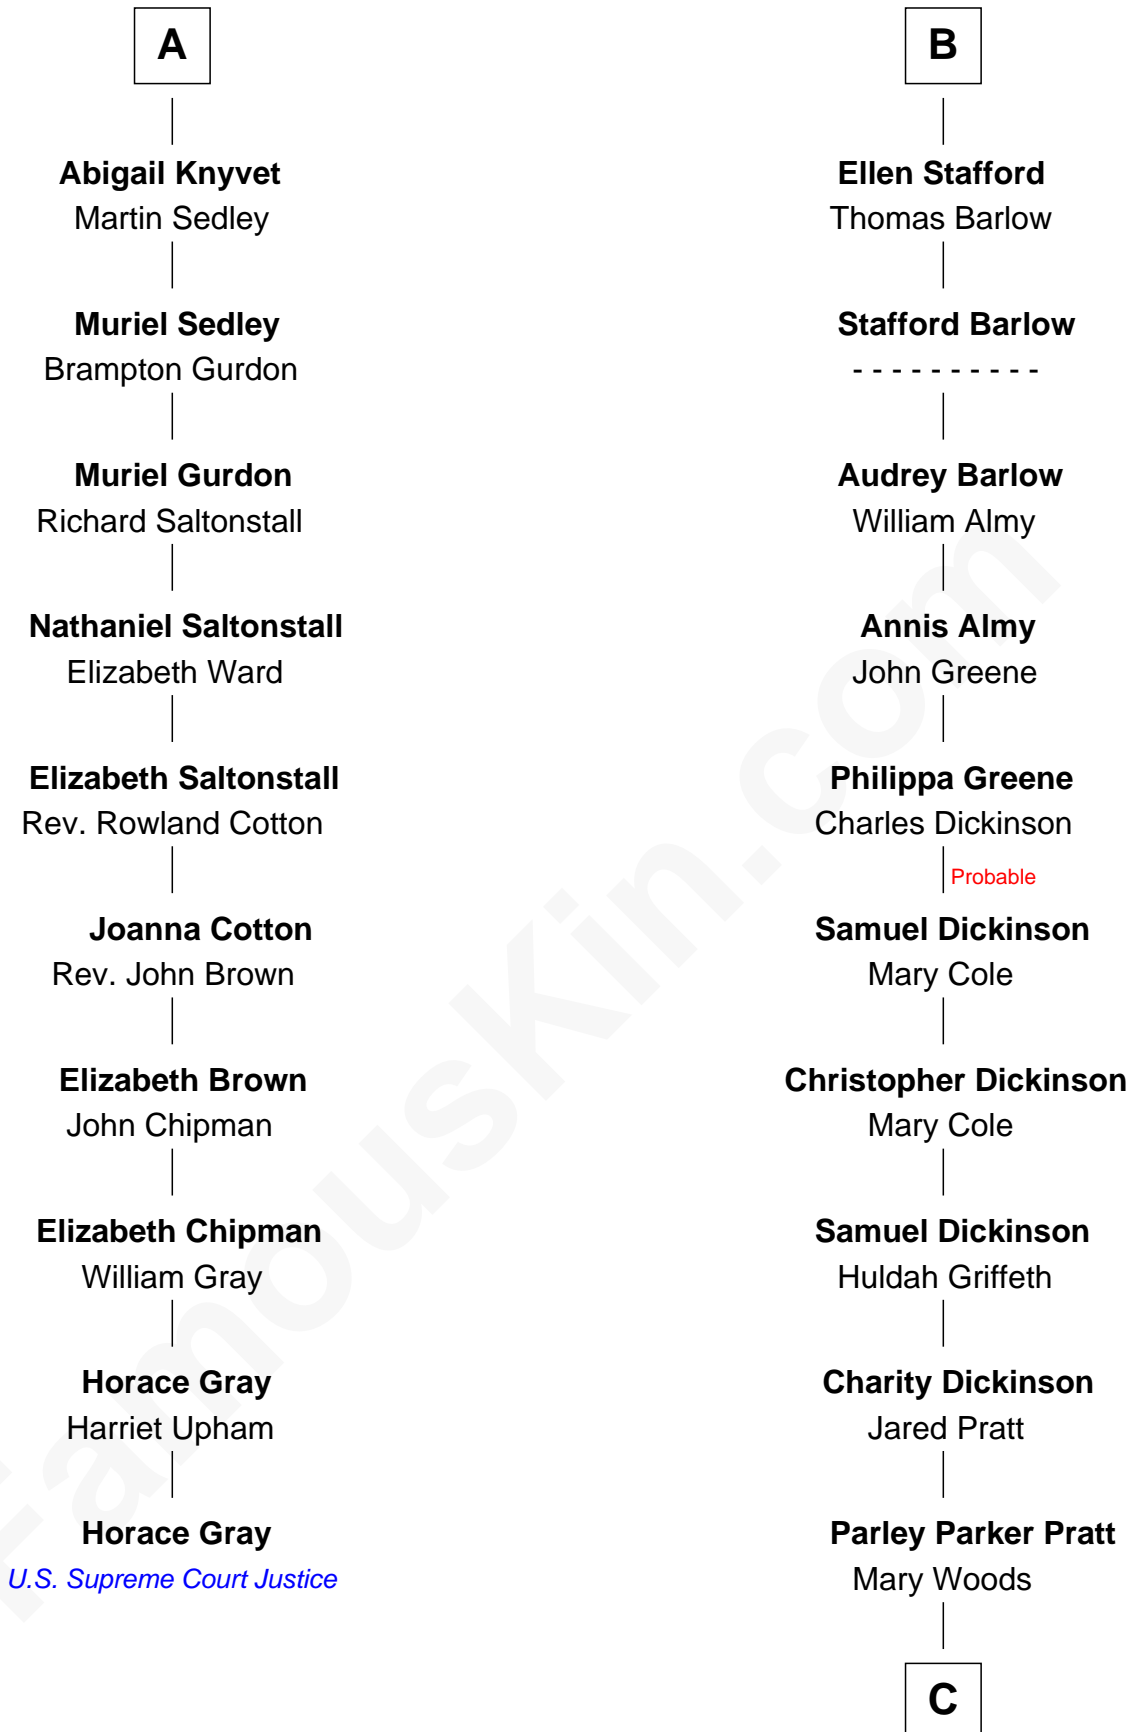

FamousKin.com

Relationship Chart of

Horace Gray

U.S. Supreme Court Justice

16th cousin 3 times removed of

George Romney

43rd Governor of Michigan

C

Helaman Pratt

Anna Johanna Dorothy Wilcken

Anna Amelia Pratt

Gaskell Samuel Romney

George Romney

43rd Governor of Michigan

FamousKin.com