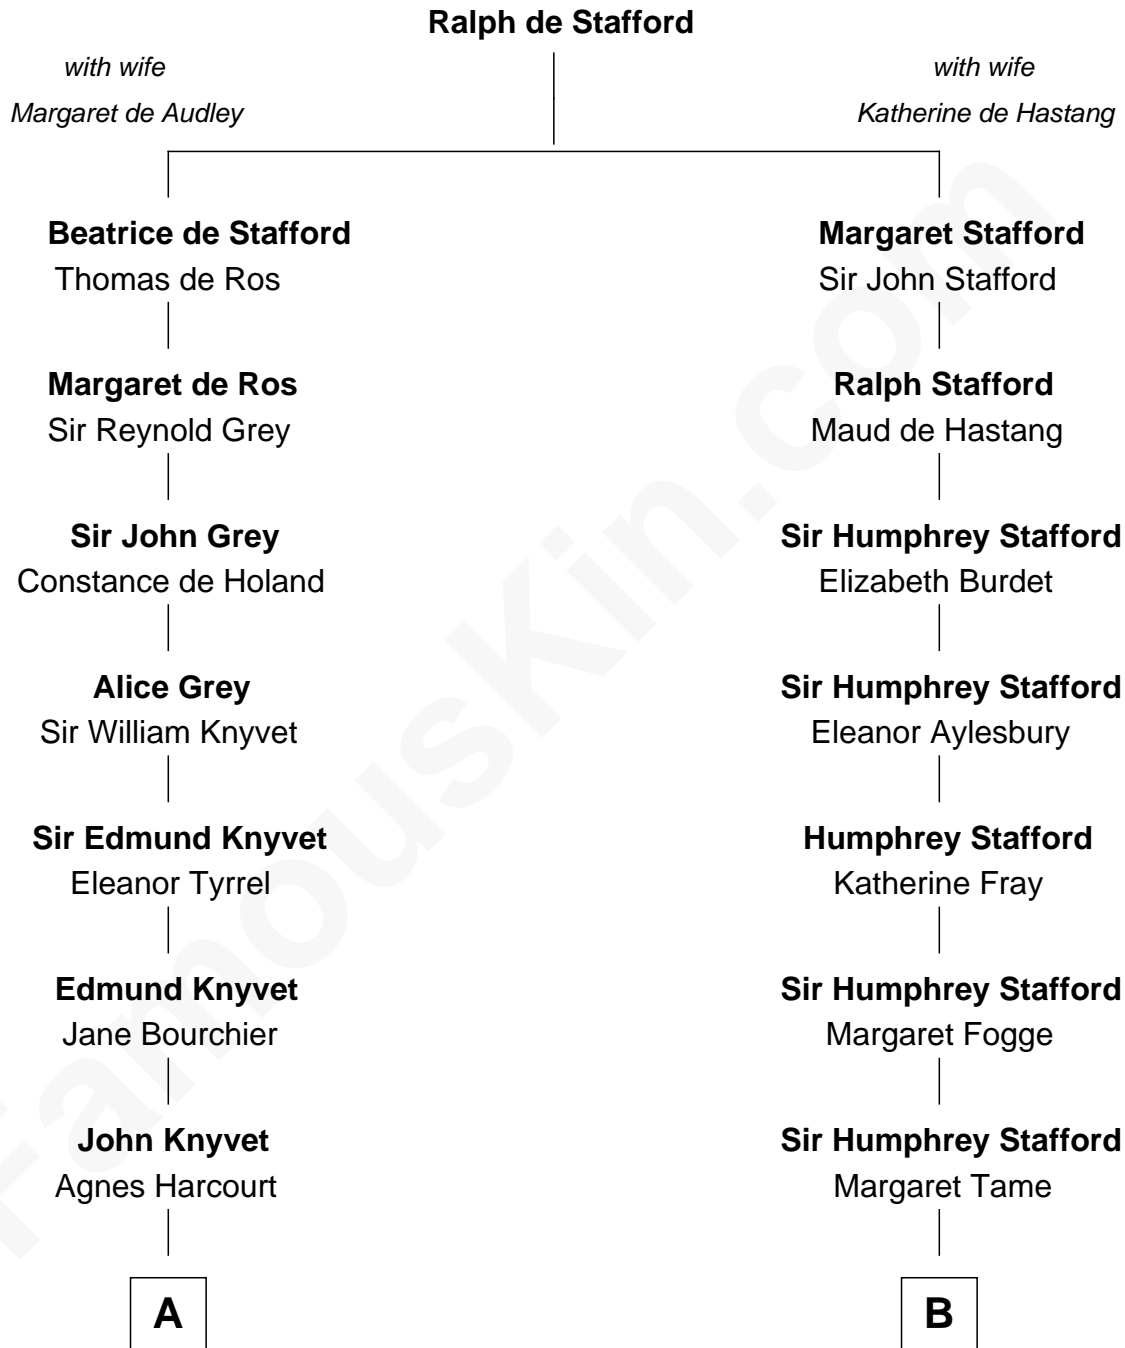

FamousKin.com

Relationship Chart of

Horace Gray

U.S. Supreme Court Justice

16th cousin 3 times removed of

George Romney

43rd Governor of Michigan

C

Helaman Pratt

Anna Johanna Dorothy Wilcken

Anna Amelia Pratt

Gaskell Samuel Romney

George Romney

43rd Governor of Michigan

FamousKin.com