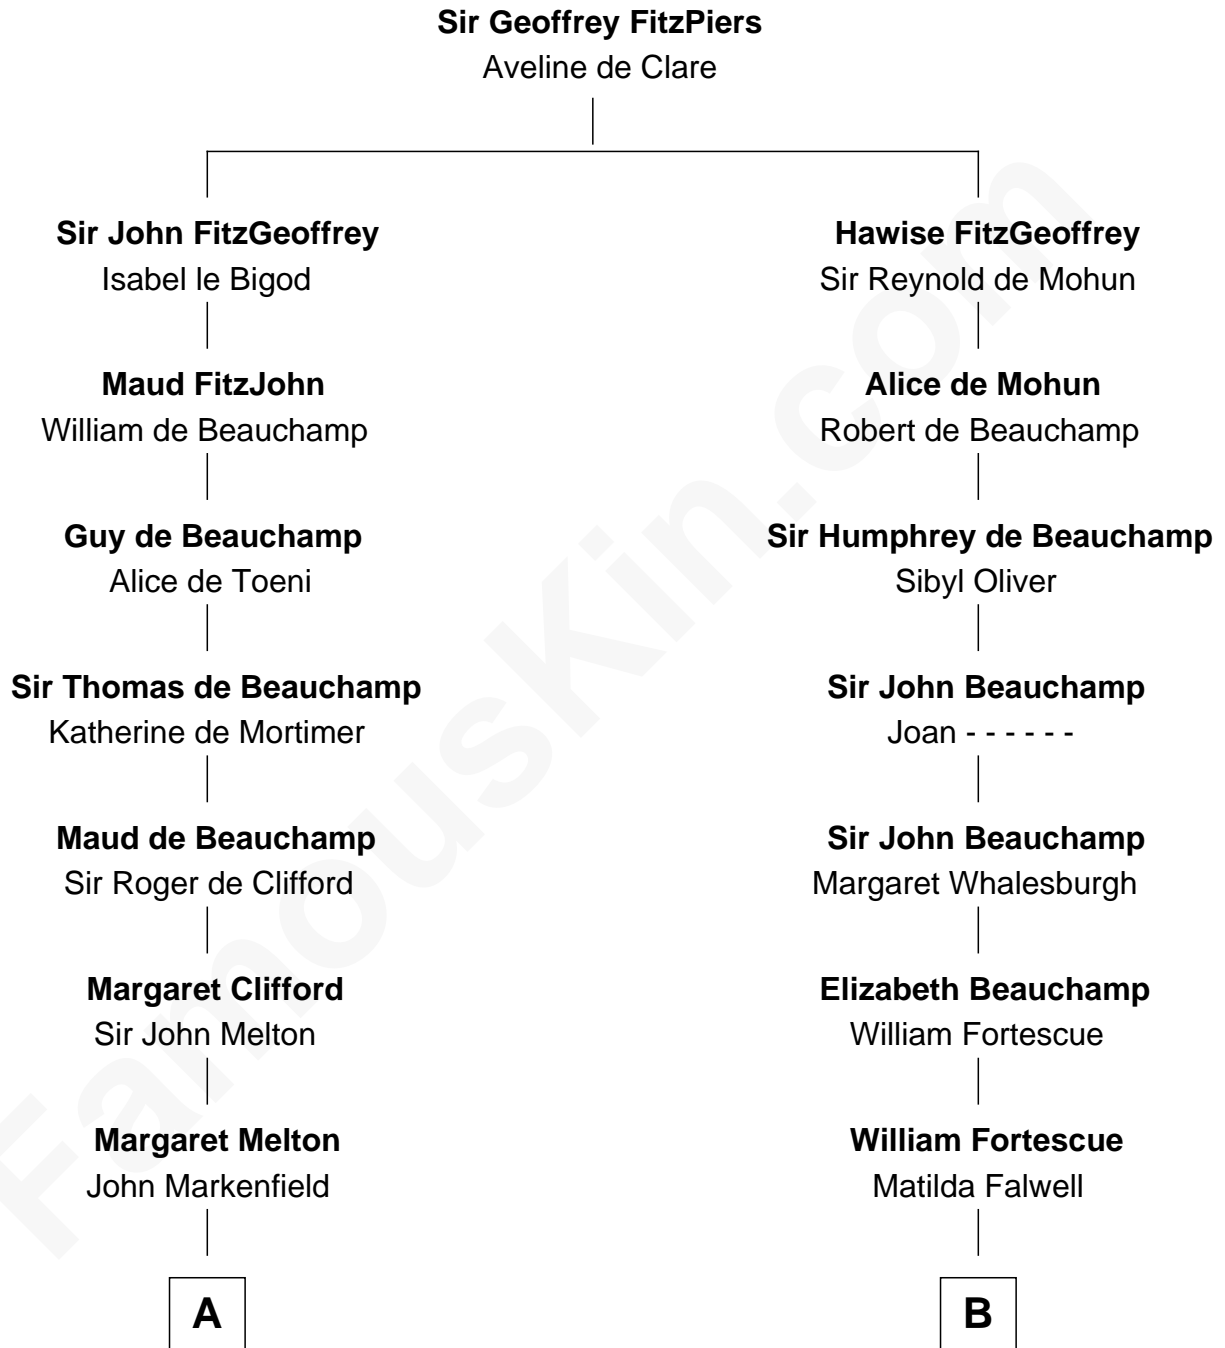

## Relationship Chart of

### Horace Gray

*U.S. Supreme Court Justice*

18th cousin 3 times removed of

### Aaron Burr

*Killed Alexander Hamilton*

**C**

**Joanna Cotton**  
Rev. John Brown

**Elizabeth Brown**  
John Chipman

**Elizabeth Chipman**  
William Gray

**Horace Gray**  
Harriet Upham

**Horace Gray**  
*U.S. Supreme Court Justice*