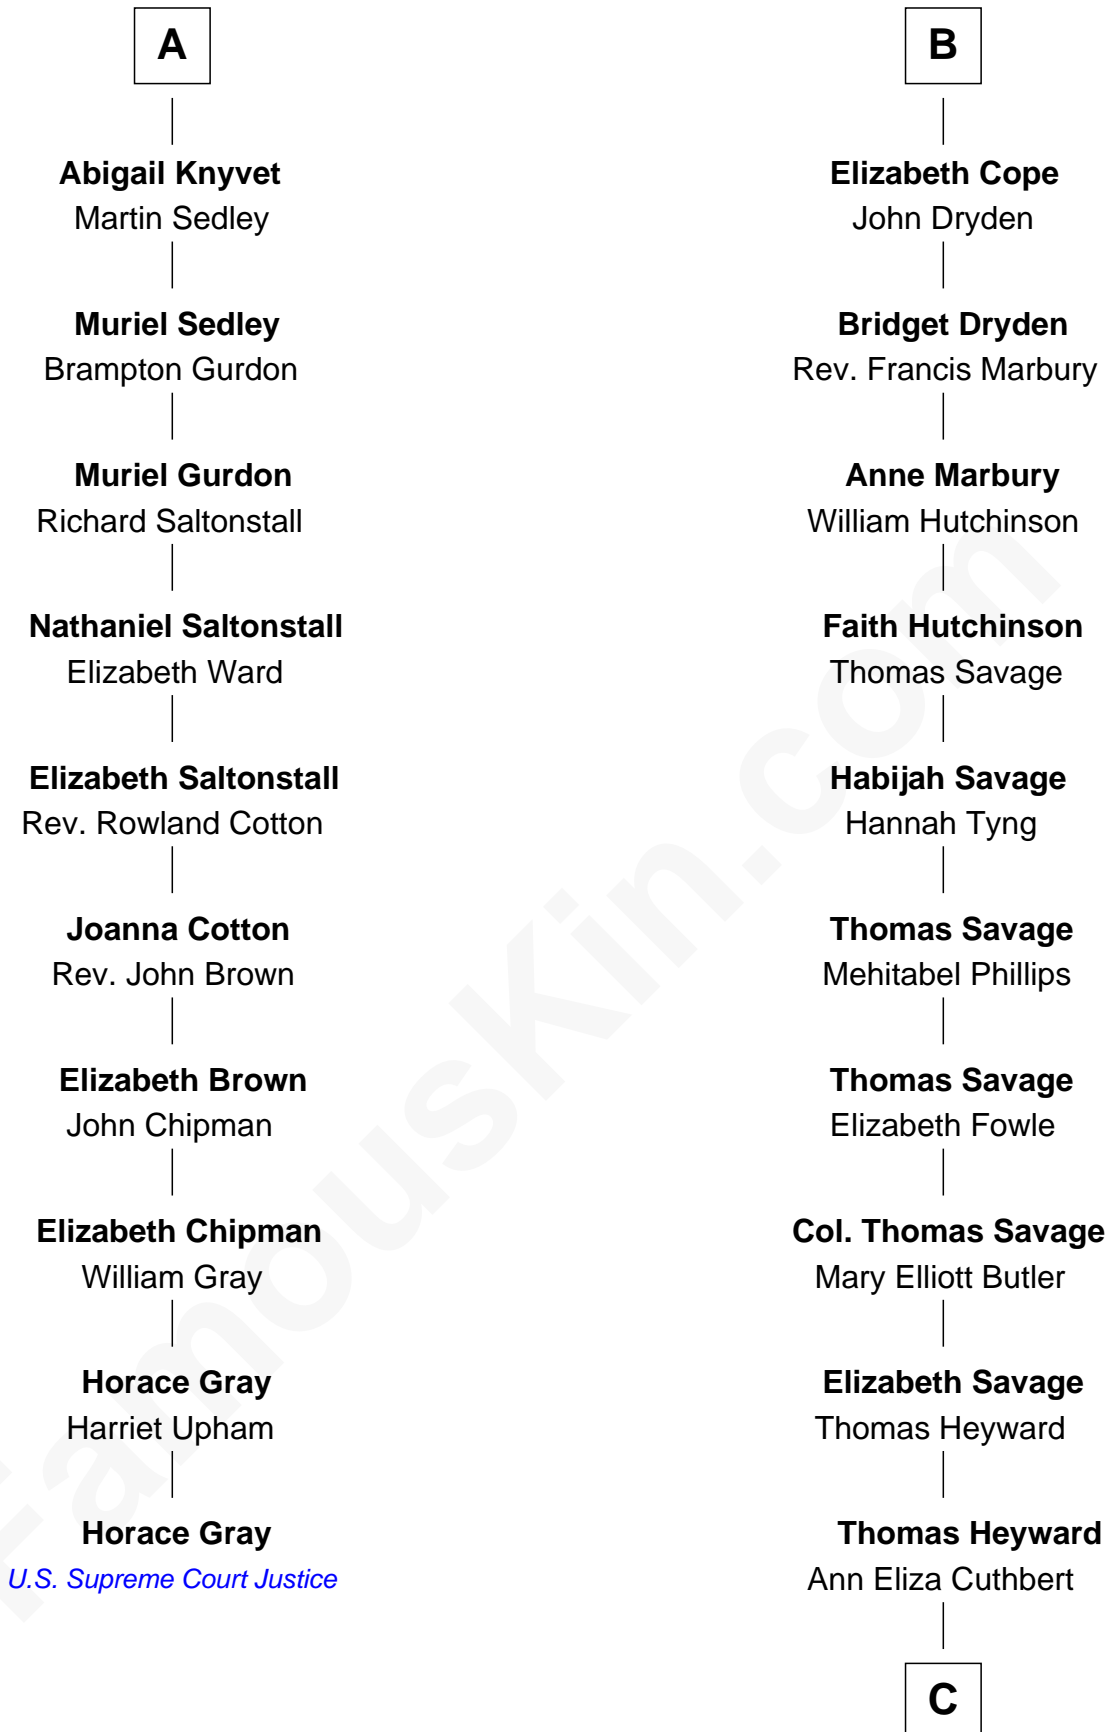

FamousKin.com

Relationship Chart of

Horace Gray

U.S. Supreme Court Justice

16th cousin 4 times removed of

DuBose Heyward

Author of Porgy (Porgy & Bess)

C

Thomas Savage Heyward

Georgianna Hasell

Thomas Savage Heyward

Louisa Watkins

Edwin Watkins Heyward

Jane Screven DuBose

DuBose Heyward

American Novelist