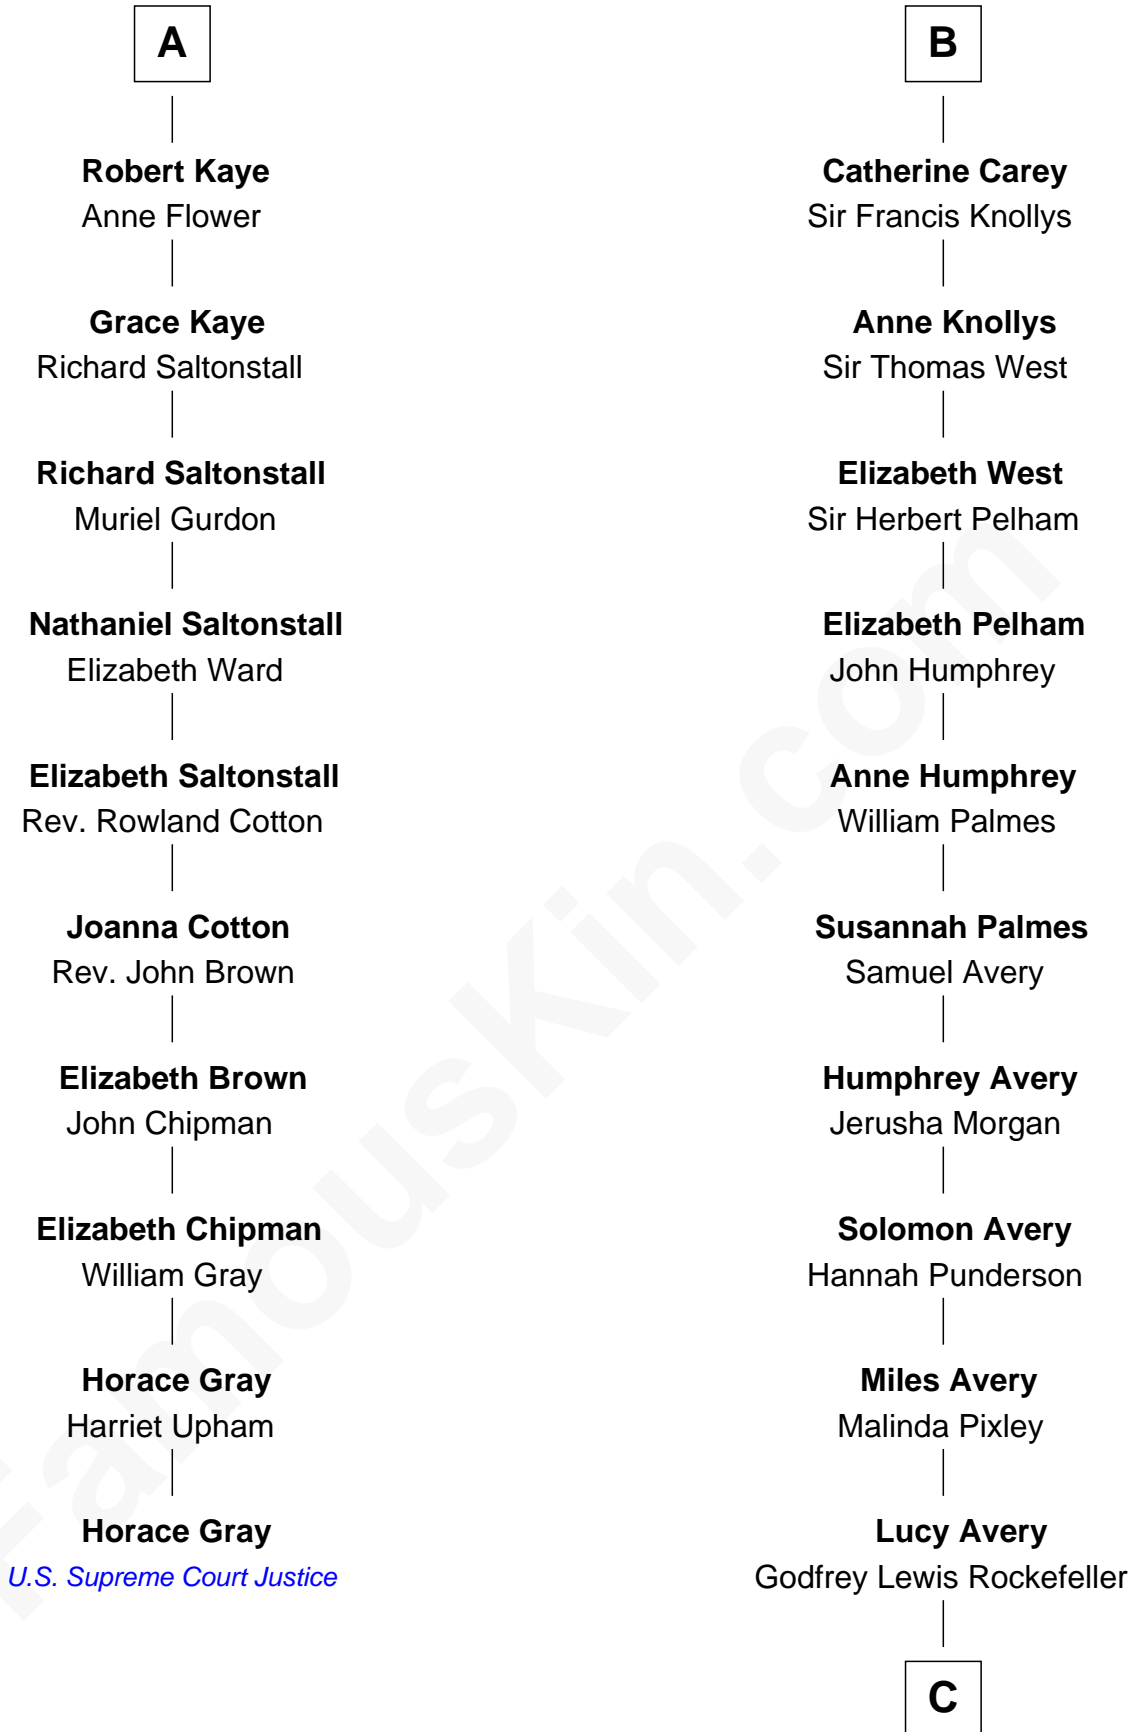

## Relationship Chart of

### Horace Gray

*U.S. Supreme Court Justice*

16th cousin 2 times removed of

### John D. Rockefeller

*Founder of the Standard Oil Company*

C

William Avery Rockefeller

Eliza Davison

John D. Rockefeller

*Founder of the Standard Oil Company*

FamousKin.com