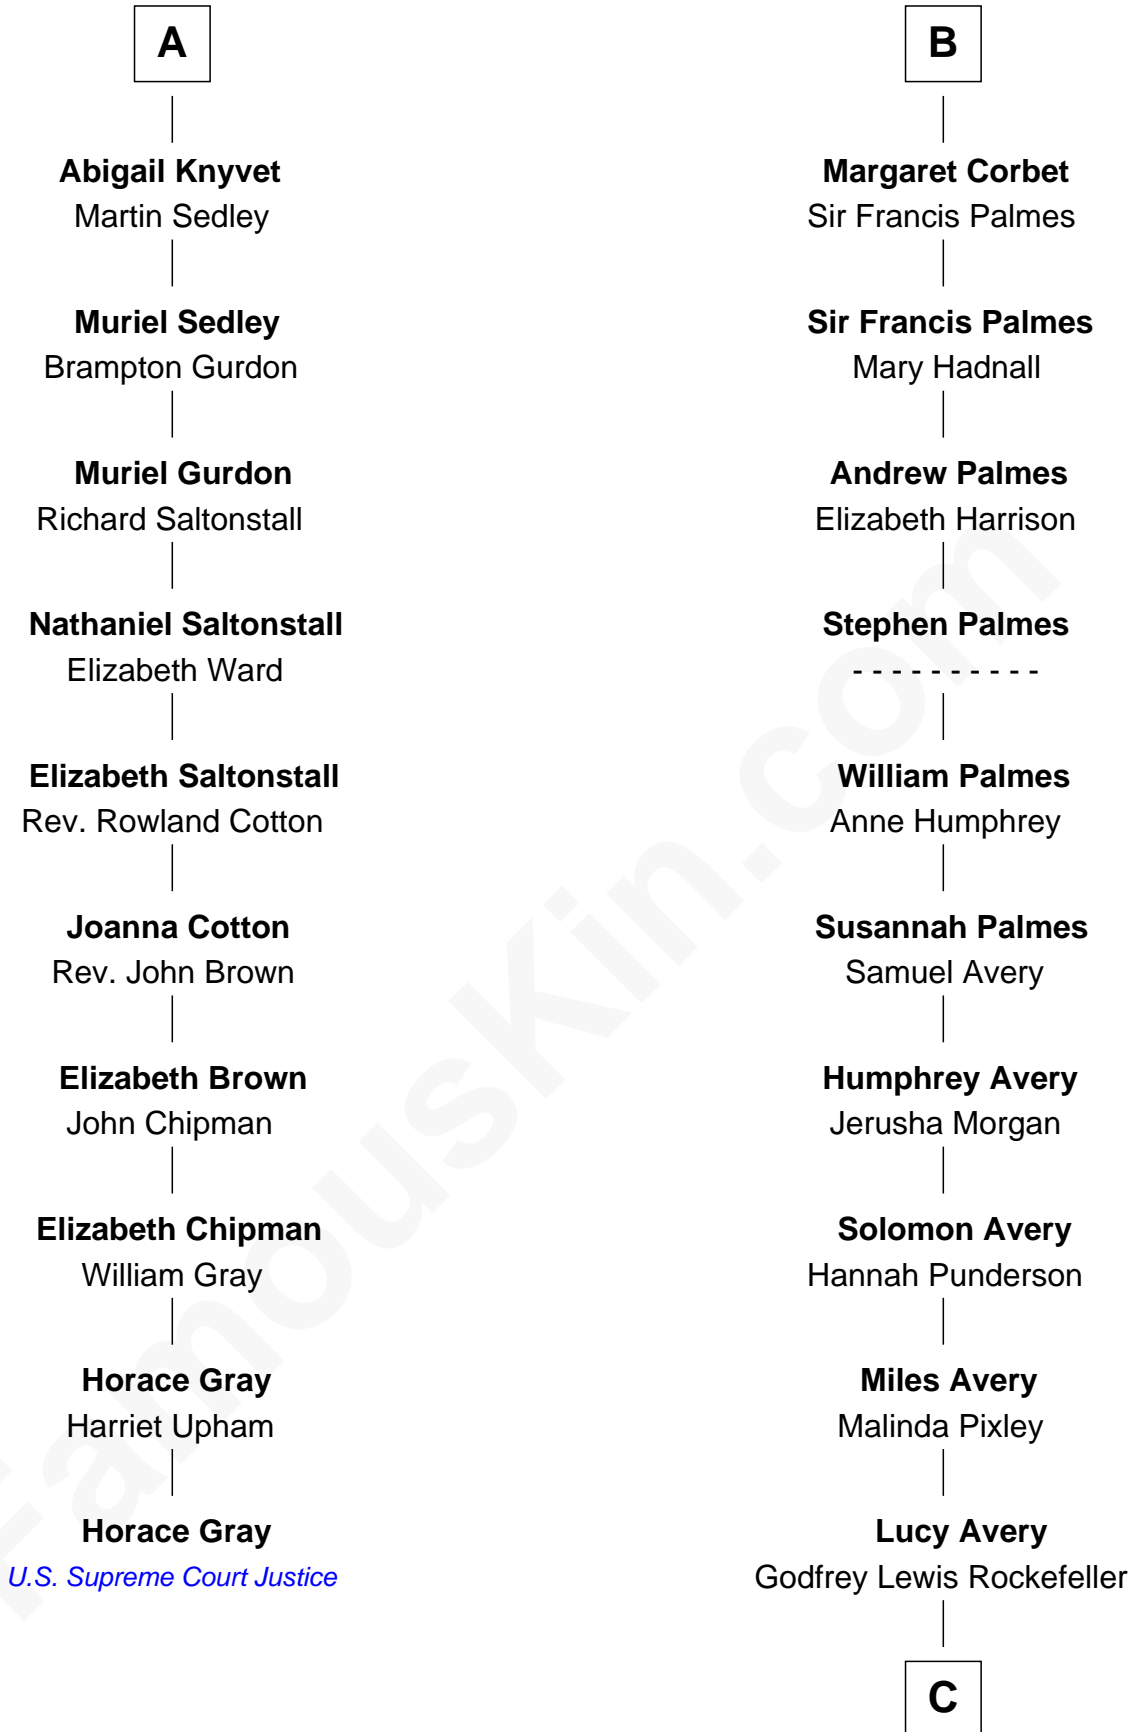

## Relationship Chart of

### Horace Gray

*U.S. Supreme Court Justice*

16th cousin 2 times removed of

### John D. Rockefeller

*Founder of the Standard Oil Company*

C

William Avery Rockefeller

Eliza Davison

John D. Rockefeller

*Founder of the Standard Oil Company*

FamousKin.com