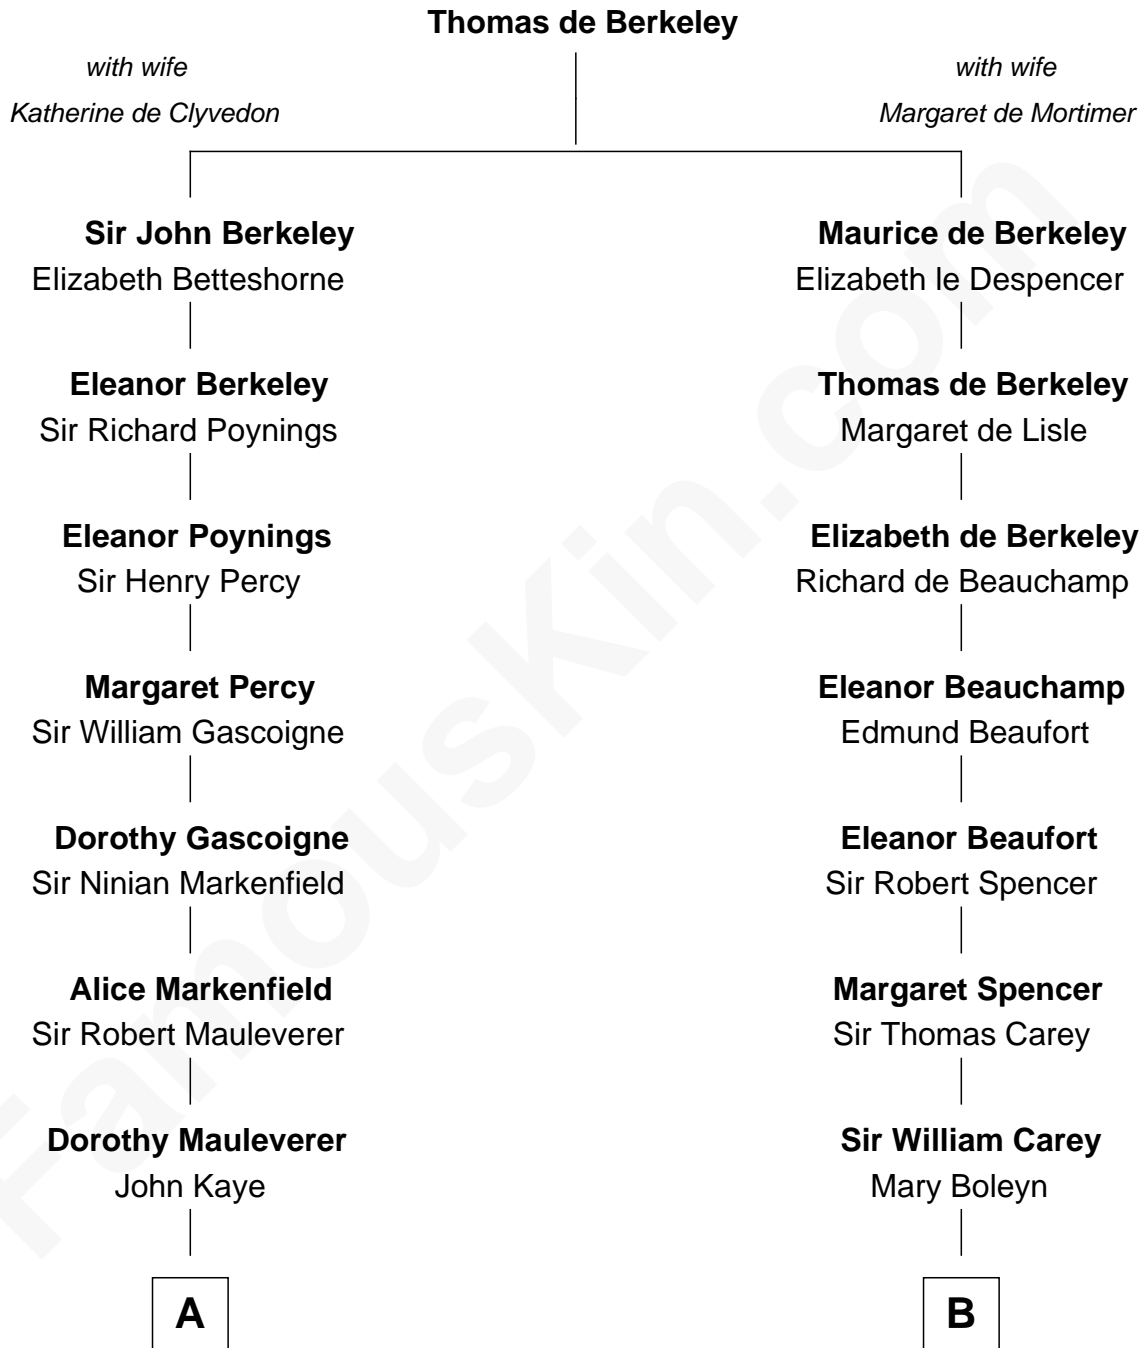

FamousKin.com

Relationship Chart of

Horace Gray

U.S. Supreme Court Justice

16th cousin 4 times removed of

Nelson Rockefeller

41st U.S. Vice-President

C

William Avery Rockefeller

Eliza Davison

John Davison Rockefeller

Laura Celestia Spelman

John Davison Rockefeller

Abby Greene Aldrich

Nelson Rockefeller

41st U.S. Vice-President