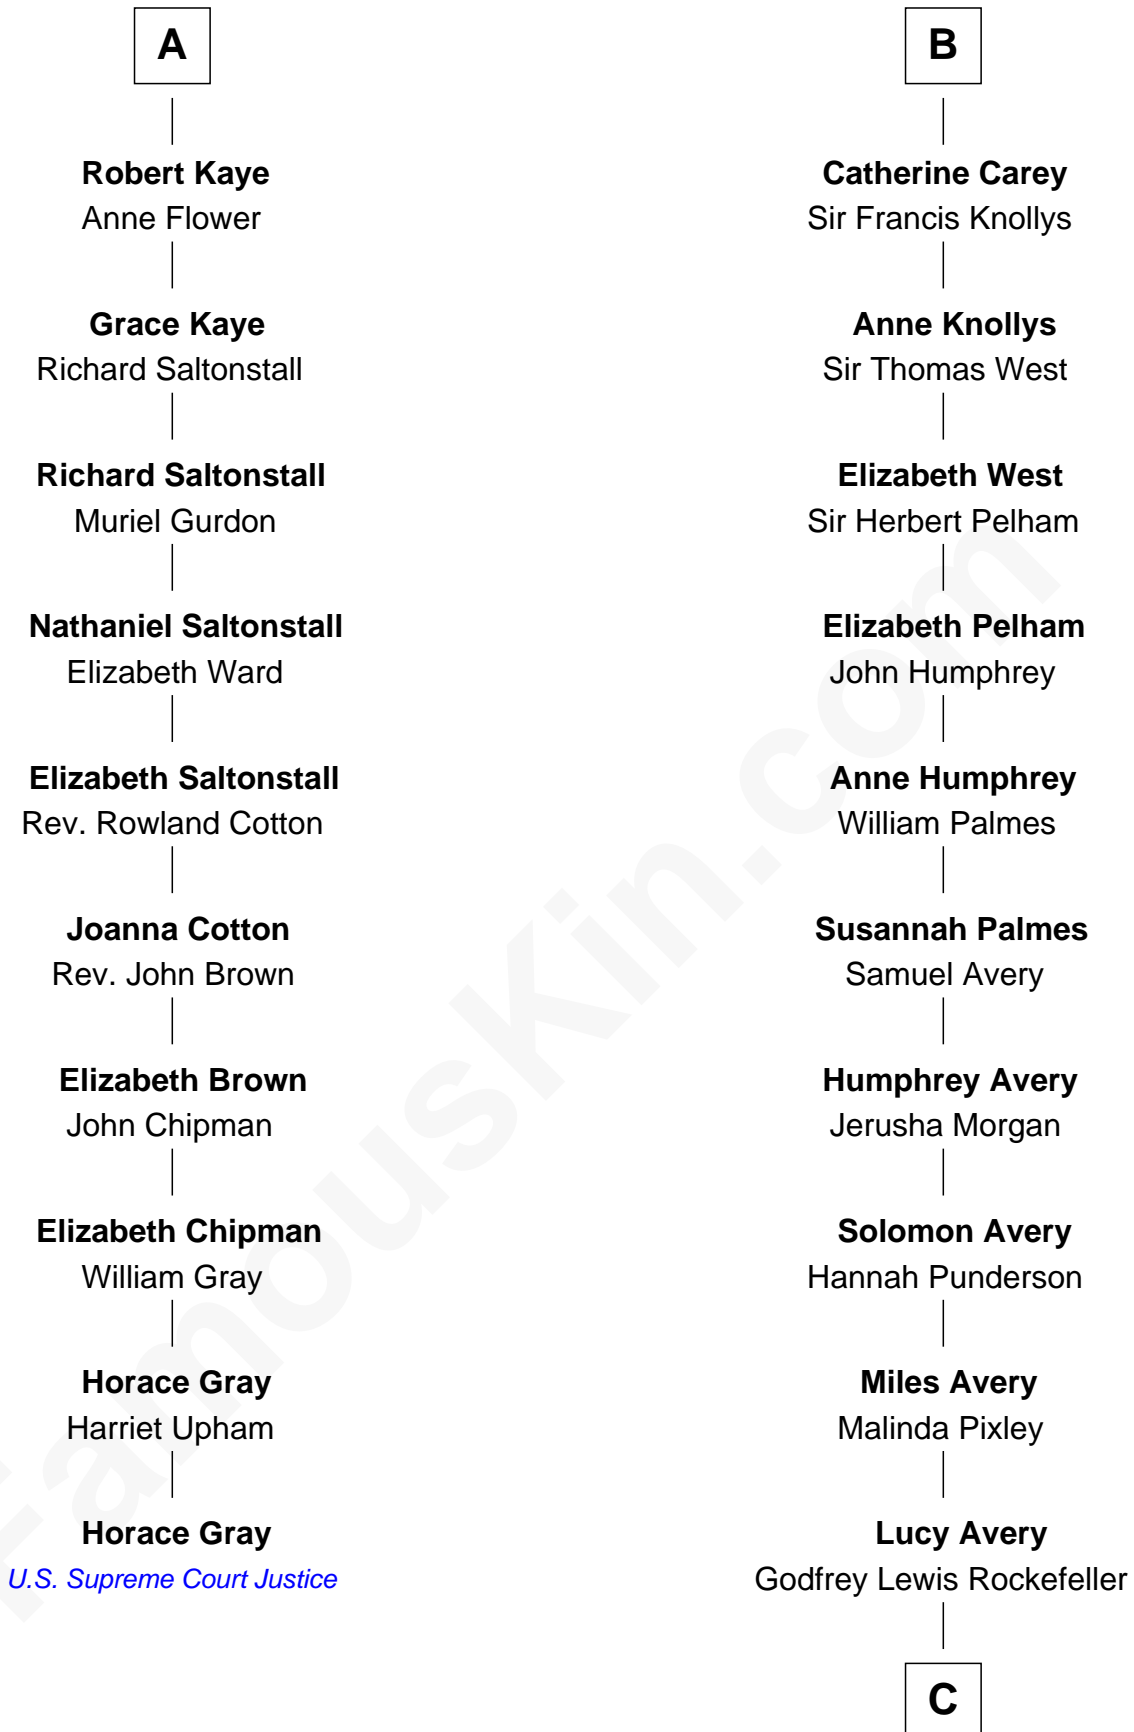

FamousKin.com

Relationship Chart of

Horace Gray

U.S. Supreme Court Justice

16th cousin 4 times removed of

Nelson Rockefeller

41st U.S. Vice-President

C

William Avery Rockefeller

Eliza Davison

John Davison Rockefeller

Laura Celestia Spelman

John Davison Rockefeller

Abby Greene Aldrich

Nelson Rockefeller

41st U.S. Vice-President