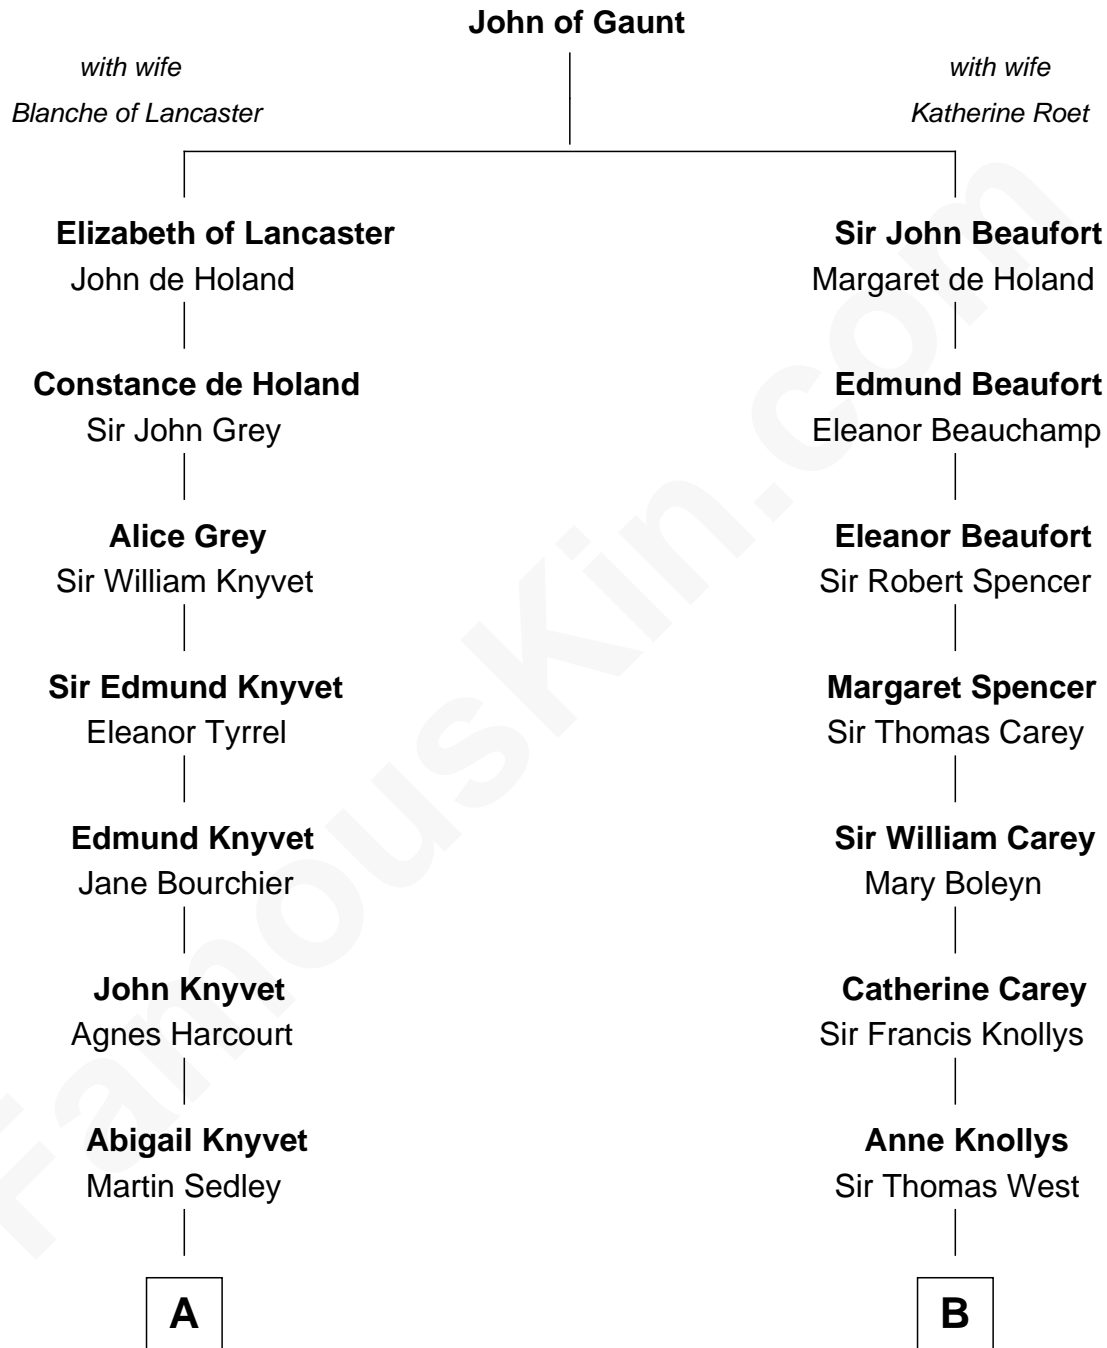

## Relationship Chart of

### Horace Gray

*U.S. Supreme Court Justice*

15th cousin 3 times removed of

**Nelson Rockefeller**

*41st U.S. Vice-President*

C

**John Davison Rockefeller**

Abby Greene Aldrich

**Nelson Rockefeller**

*41st U.S. Vice-President*

FamousKin.com