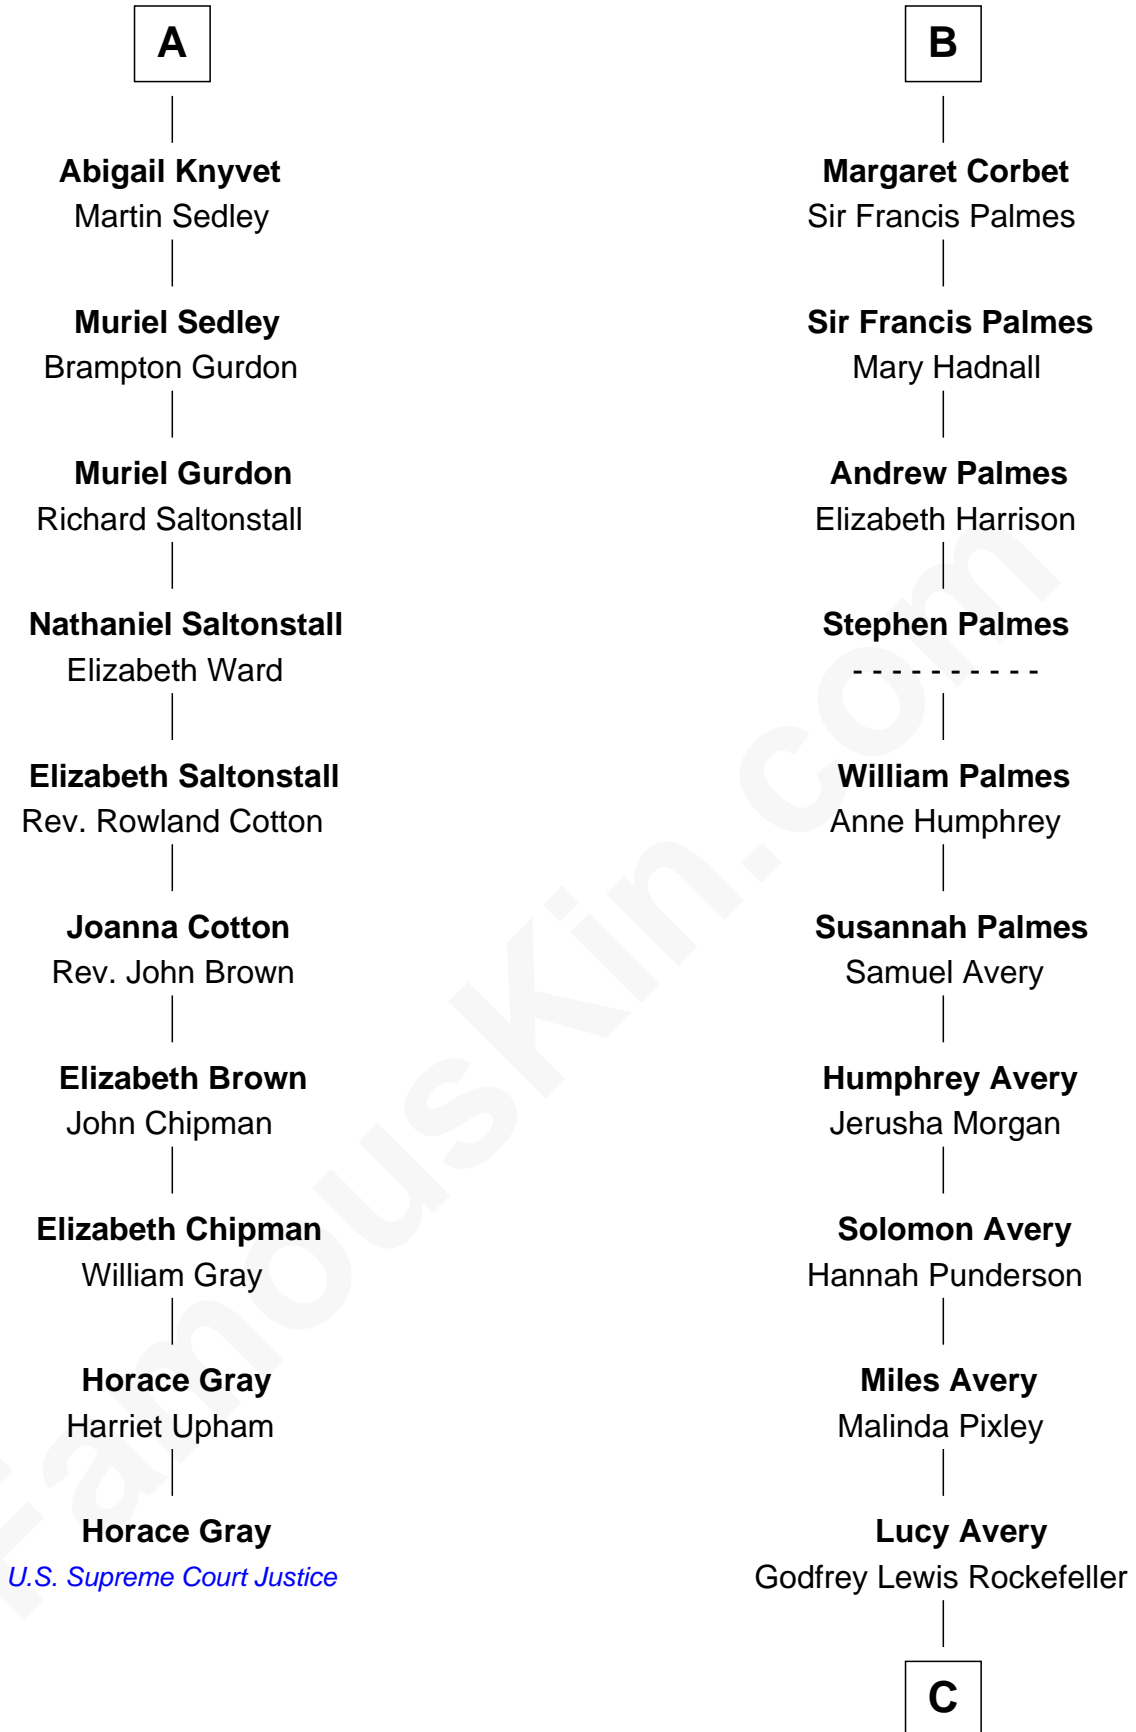

FamousKin.com

Relationship Chart of

Horace Gray

U.S. Supreme Court Justice

16th cousin 4 times removed of

Nelson Rockefeller

41st U.S. Vice-President

Sir William de Ros
Margery de Badlesmere

Thomas de Ros
Beatrice de Stafford

Margaret de Ros
Sir Reynold Grey

Sir John Grey
Constance de Holand

Alice Grey
Sir William Knyvet

Sir Edmund Knyvet
Eleanor Tyrrel

Edmund Knyvet
Jane Bouchier

John Knyvet
Agnes Harcourt

A

Maud de Roos
John de Welles

Anne de Welles
James Butler

James Butler
Joan Beauchamp

Elizabeth Butler
John Talbot

Ann Talbot
Sir Henry Vernon

Elizabeth Vernon
Sir Robert Corbet

Sir Roger Corbet
Anne Windsor

B

C

William Avery Rockefeller

Eliza Davison

John Davison Rockefeller

Laura Celestia Spelman

John Davison Rockefeller

Abby Greene Aldrich