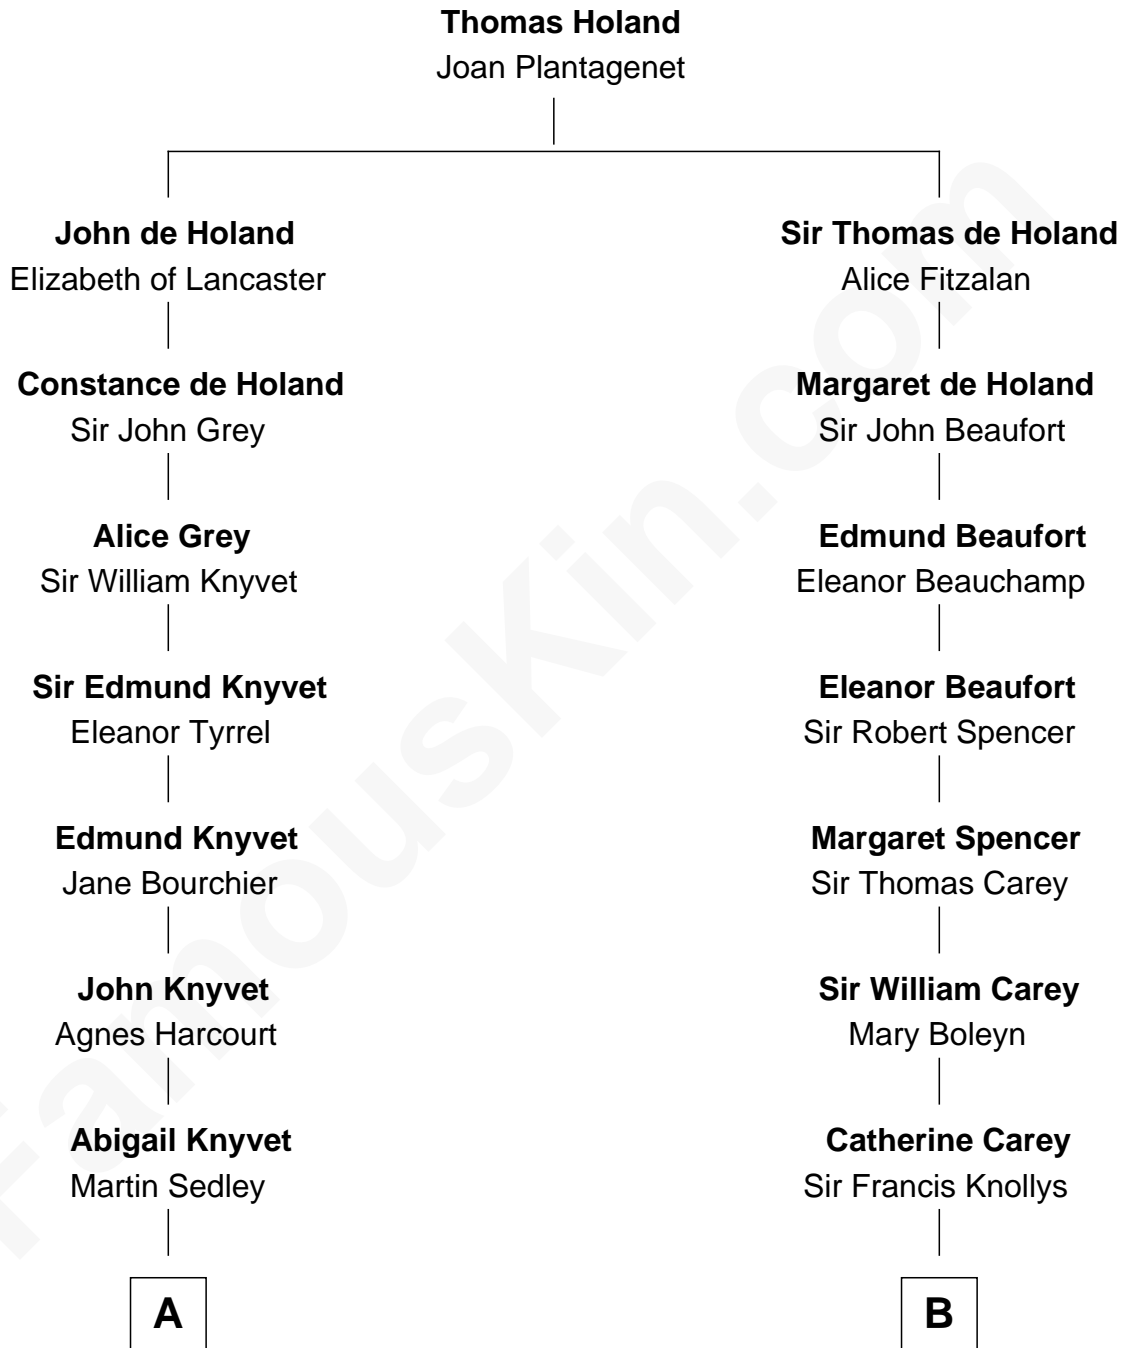

FamousKin.com

Relationship Chart of

Horace Gray

U.S. Supreme Court Justice

15th cousin 4 times removed of

Nelson Rockefeller

41st U.S. Vice-President

C

John Davison Rockefeller

Laura Celestia Spelman

John Davison Rockefeller

Abby Greene Aldrich

Nelson Rockefeller

41st U.S. Vice-President

FamousKin.com