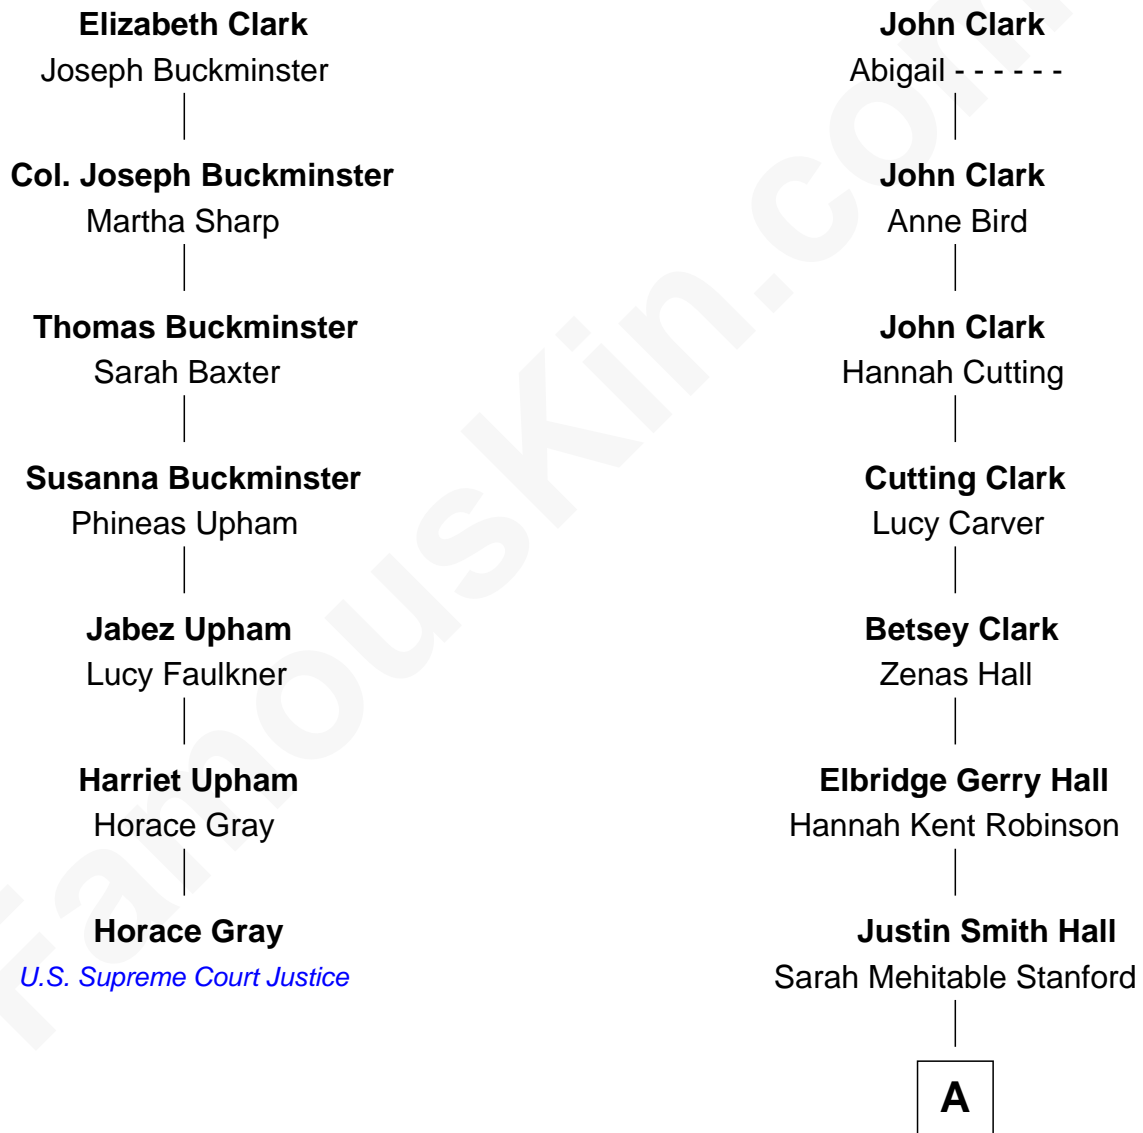

FamousKin.com Relationship Chart of

Horace Gray

U.S. Supreme Court Justice

6th cousin 3 times removed of

Raquel Welch

Movie Actress

Hugh Clark
Elizabeth - - - - -

A

Emery Stanford Hall

Clara Louise Adams

Josephine Sarah Hall

Armando Carlos Tejada

Raquel Welch

aka Raquel Welch

FamousKin.com