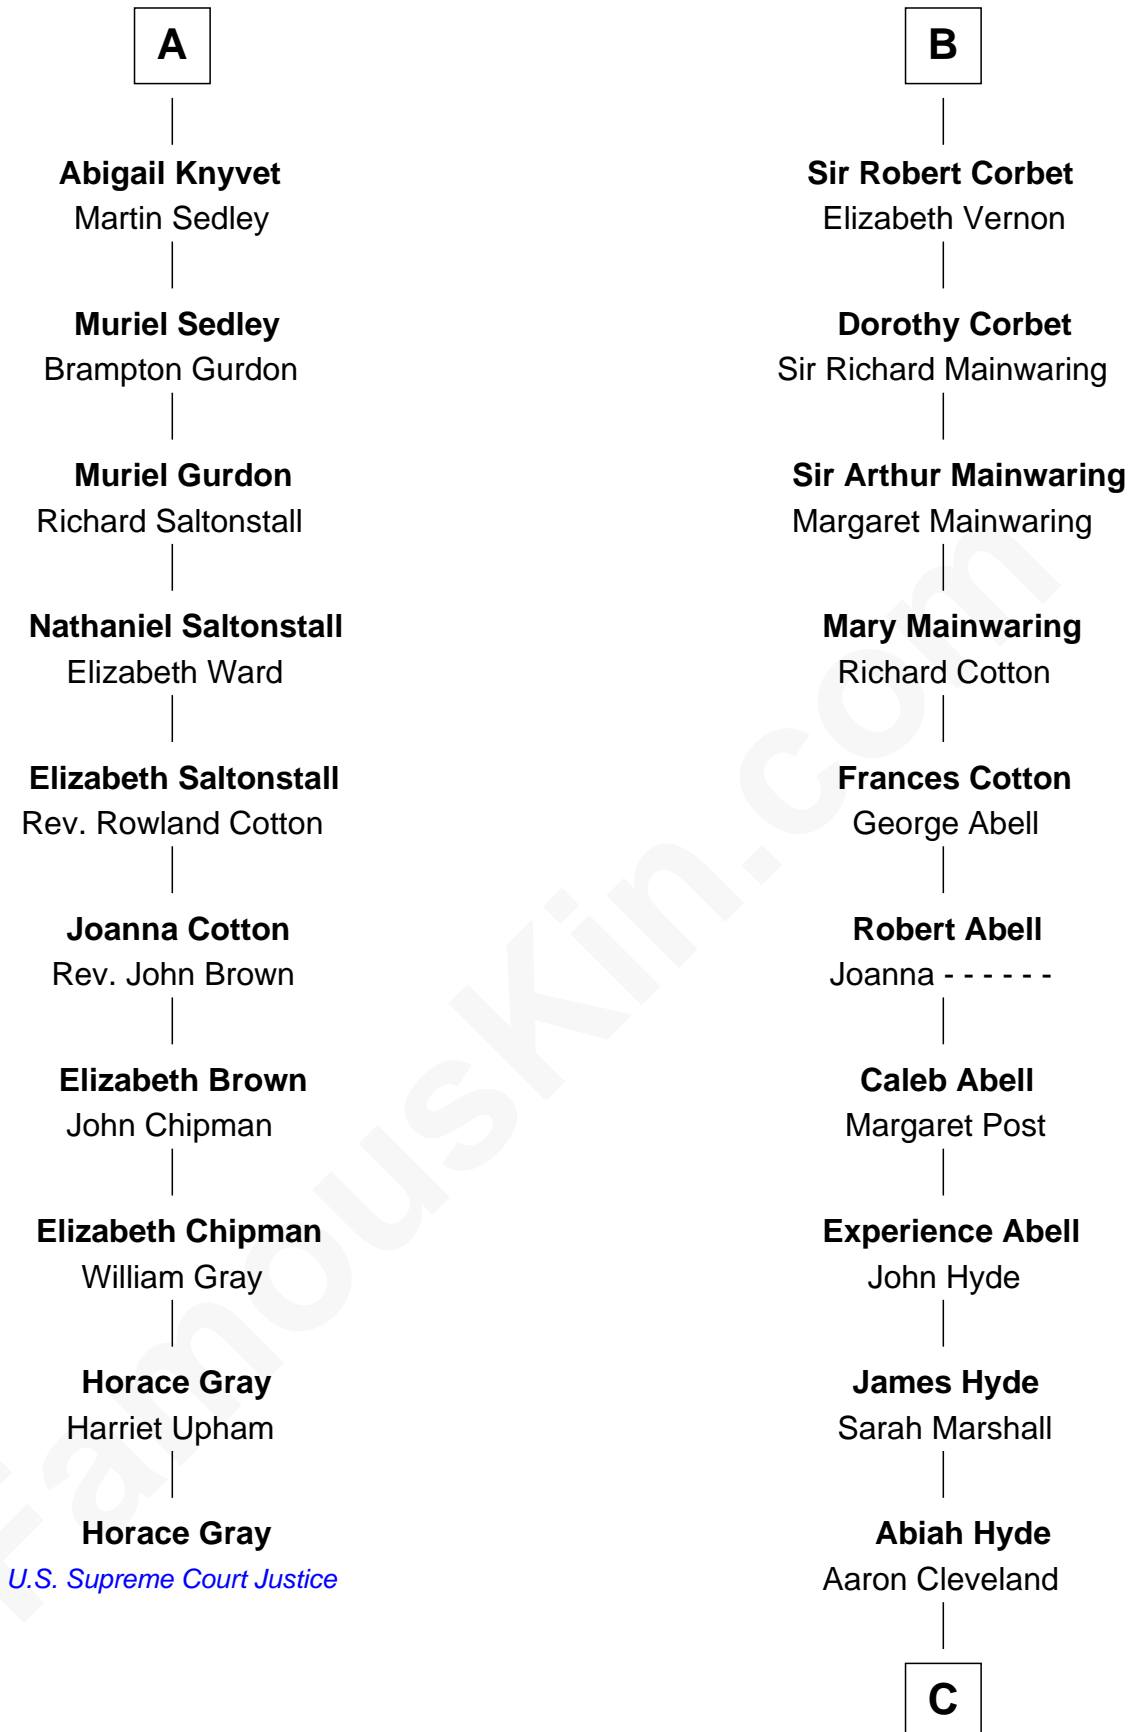

FamousKin.com

Relationship Chart of

Horace Gray

U.S. Supreme Court Justice

16th cousin 3 times removed of

Grover Cleveland

22nd and 24th U.S. President

C

William Cleveland

Margaret Falley

Rev. Richard Falley Cleveland

Ann Neal

Grover Cleveland

22nd and 24th U.S. President

FamousKin.com