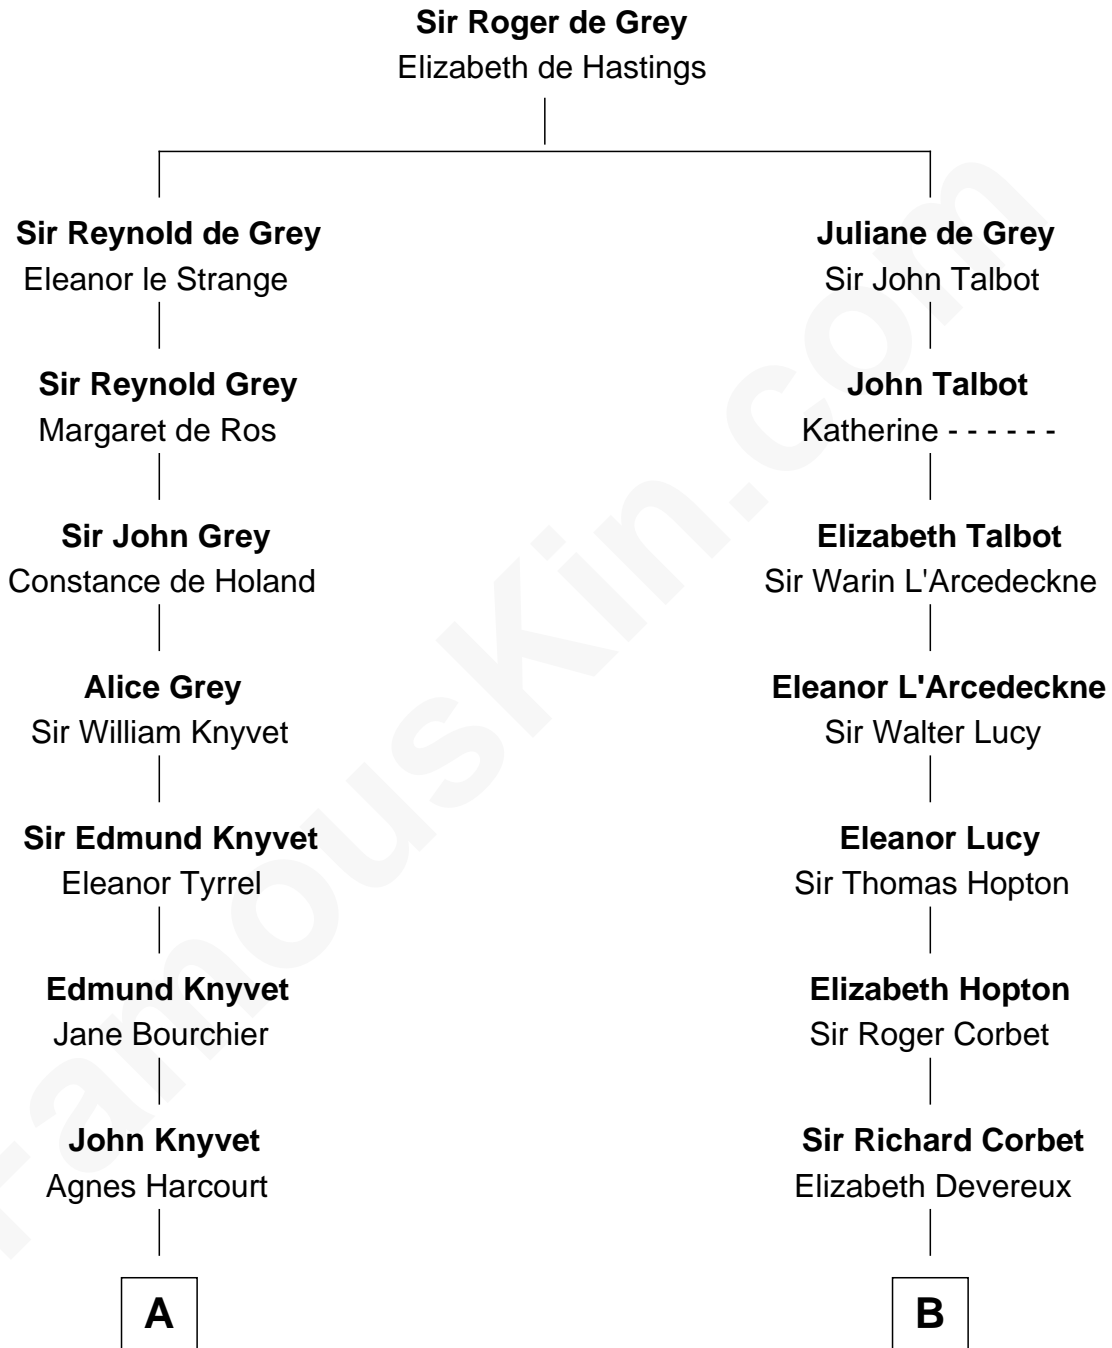

FamousKin.com

Relationship Chart of

Horace Gray

U.S. Supreme Court Justice

16th cousin 3 times removed of

Grover Cleveland

22nd and 24th U.S. President

C

William Cleveland

Margaret Falley

Rev. Richard Falley Cleveland

Ann Neal

Grover Cleveland

22nd and 24th U.S. President

FamousKin.com