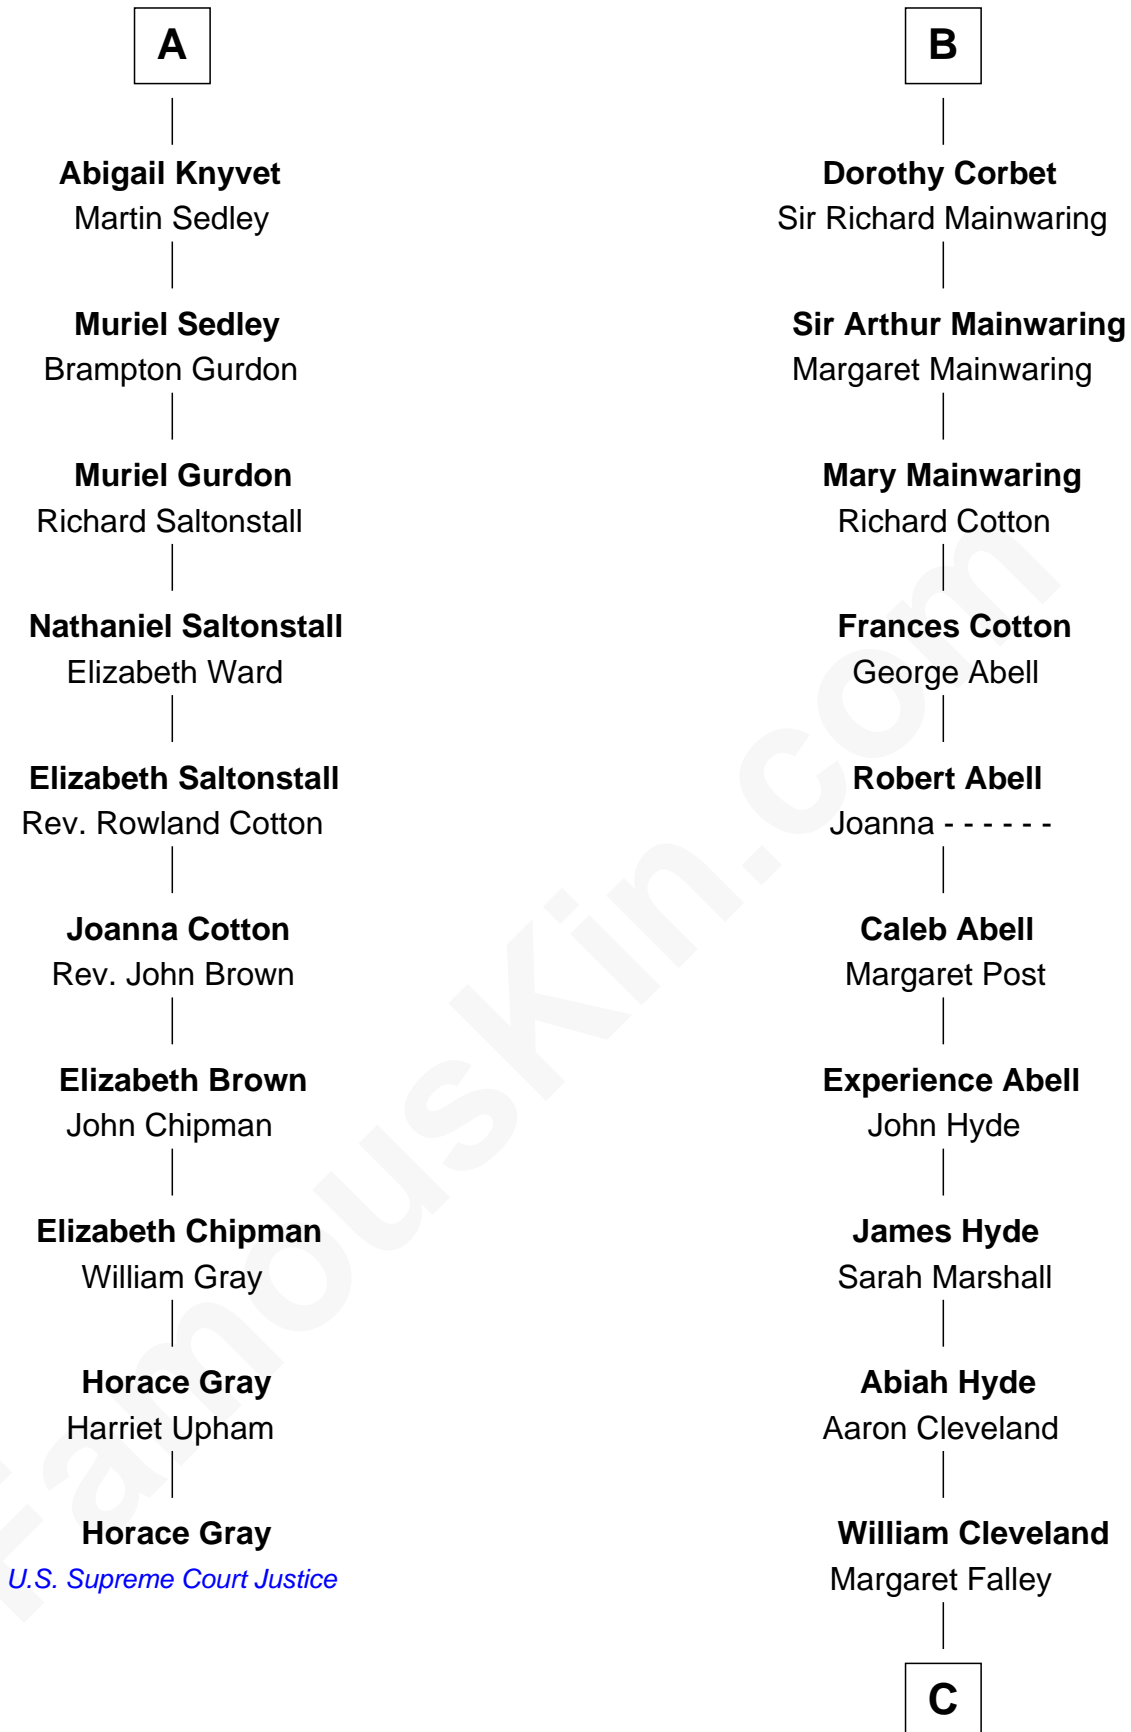

FamousKin.com

Relationship Chart of

Horace Gray

U.S. Supreme Court Justice

16th cousin 2 times removed of

Grover Cleveland

22nd and 24th U.S. President

C

Rev. Richard Falley Cleveland

Ann Neal

Grover Cleveland

22nd and 24th U.S. President

FamousKin.com