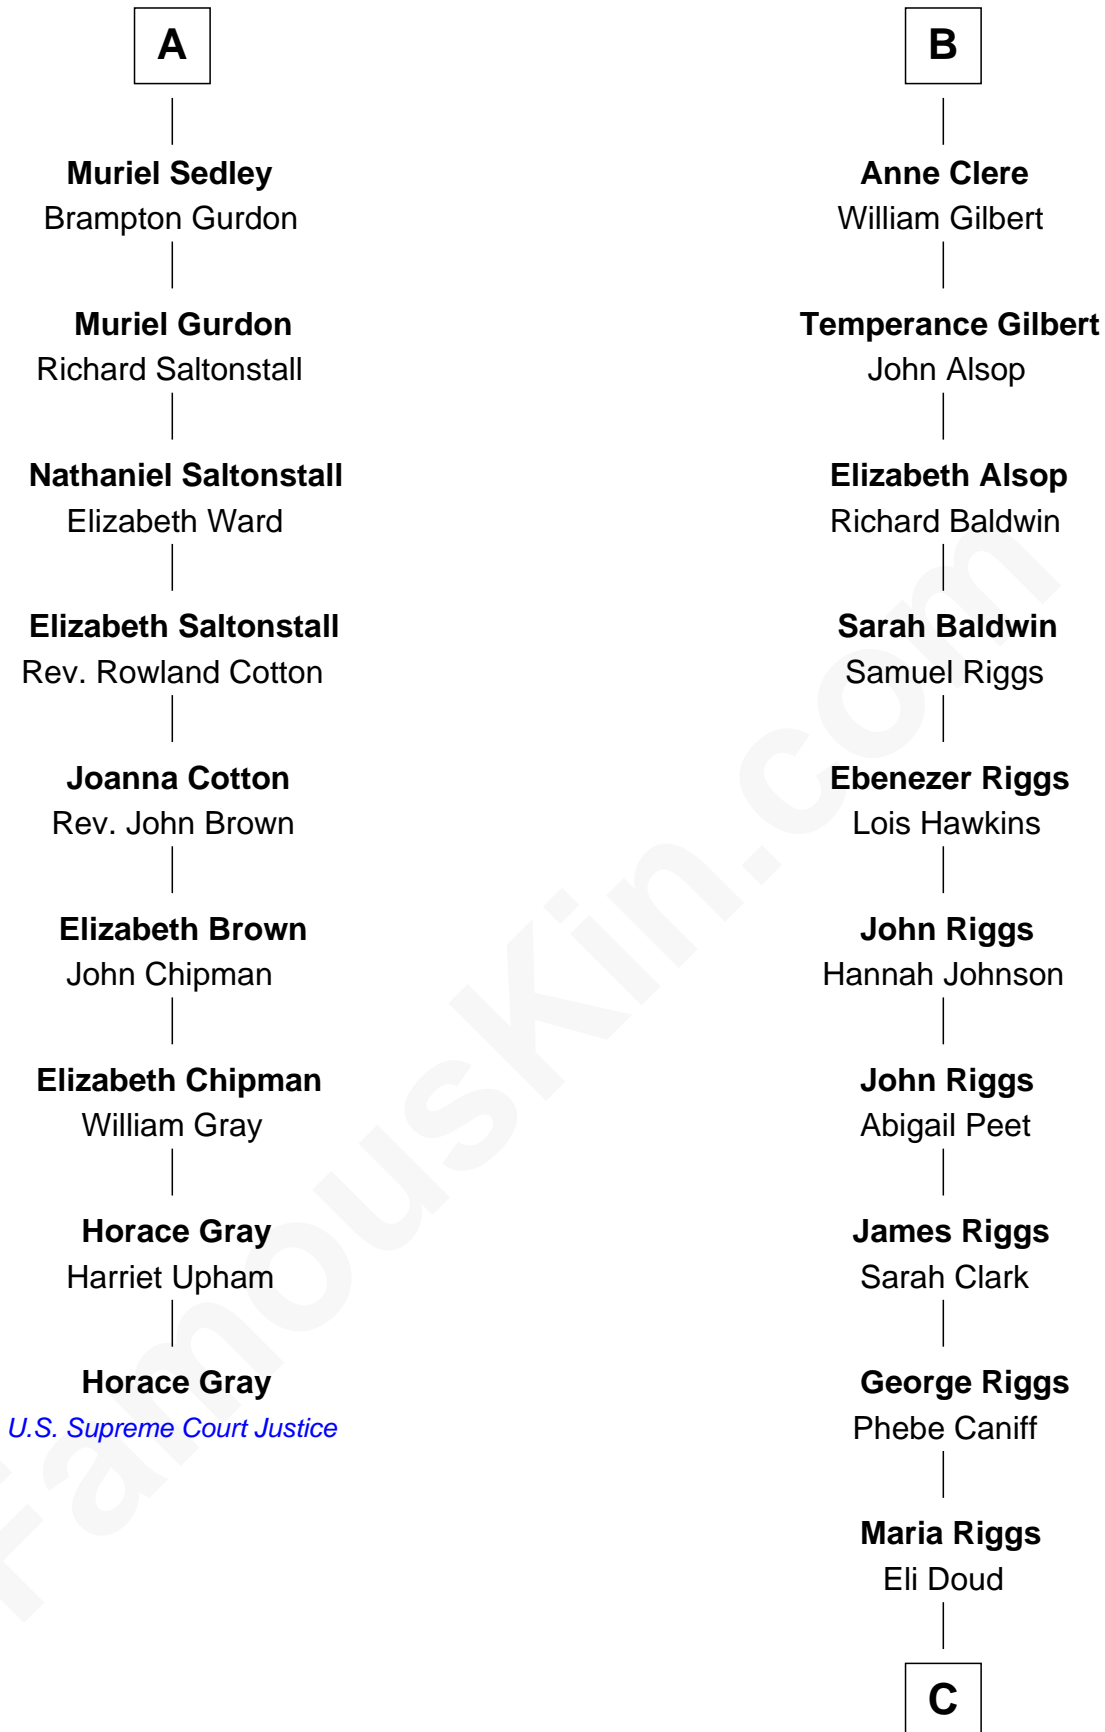

FamousKin.com

Relationship Chart of

Horace Gray

U.S. Supreme Court Justice

15th cousin 4 times removed of

Mamie (Doud) Eisenhower

First Lady of President Dwight Eisenhower

Sir Richard Fitzalan

Elizabeth de Bohun

Elizabeth Fitzalan
Sir Thomas Mowbray

Margaret Mowbray
Sir Robert Howard

Sir John Howard
Margaret Chedworth

Katherine Howard
Sir John Bouchier

Jane Bouchier
Edmund Knyvet

John Knyvet
Agnes Harcourt

Abigail Knyvet
Martin Sedley

A

Joan Fitzalan
Sir William Beauchamp

Joan Beauchamp
James Butler

Sir Thomas Butler
Anne Hankeford

Margaret Butler
Sir William Boleyn

Alice Boleyn
Sir Robert Clere

Sir John Clere
Anne Tyrrell

Sir Edmund Clere
Frances Fulmerston

B

C

Royal Houghton Doud

Mary Cornelia Sheldon

John Sheldon Doud

Elivera Mathilda Carlson

Mamie (Doud) Eisenhower