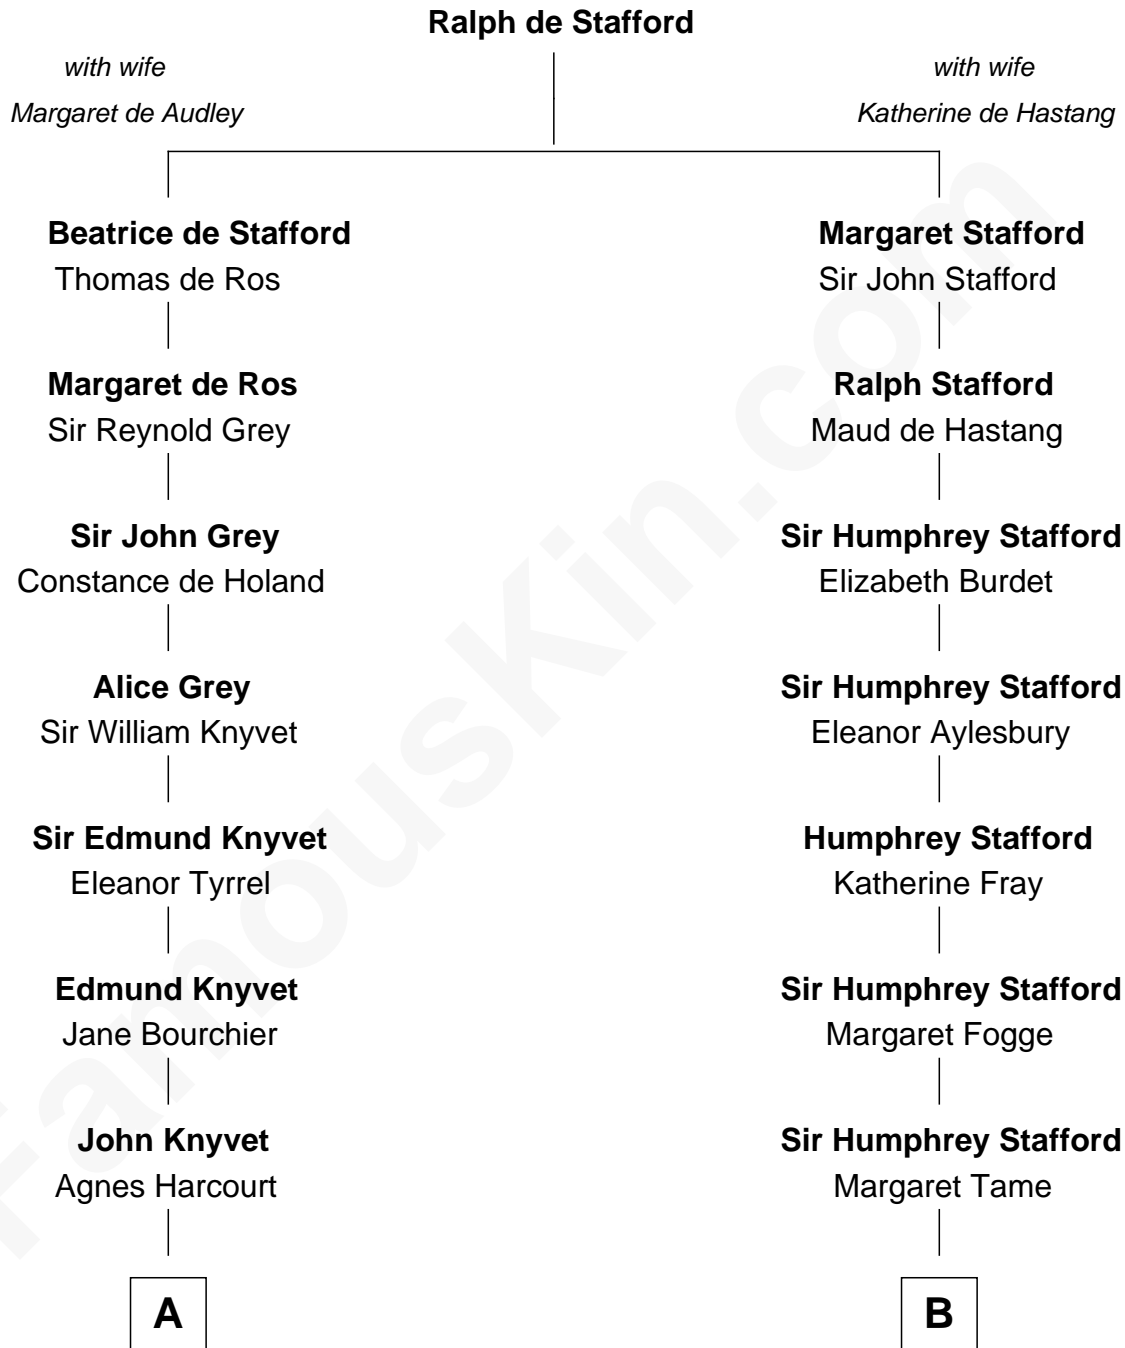

FamousKin.com

Relationship Chart of

Horace Gray

U.S. Supreme Court Justice

16th cousin 3 times removed of

Warren G. Harding

29th U.S. President

C

Charles Alexander Harding

Mary Ann Crawford

Dr. George Tryon Harding

Phoebe Elizabeth Dickerson

Warren G. Harding

29th U.S. President

FamousKin.com