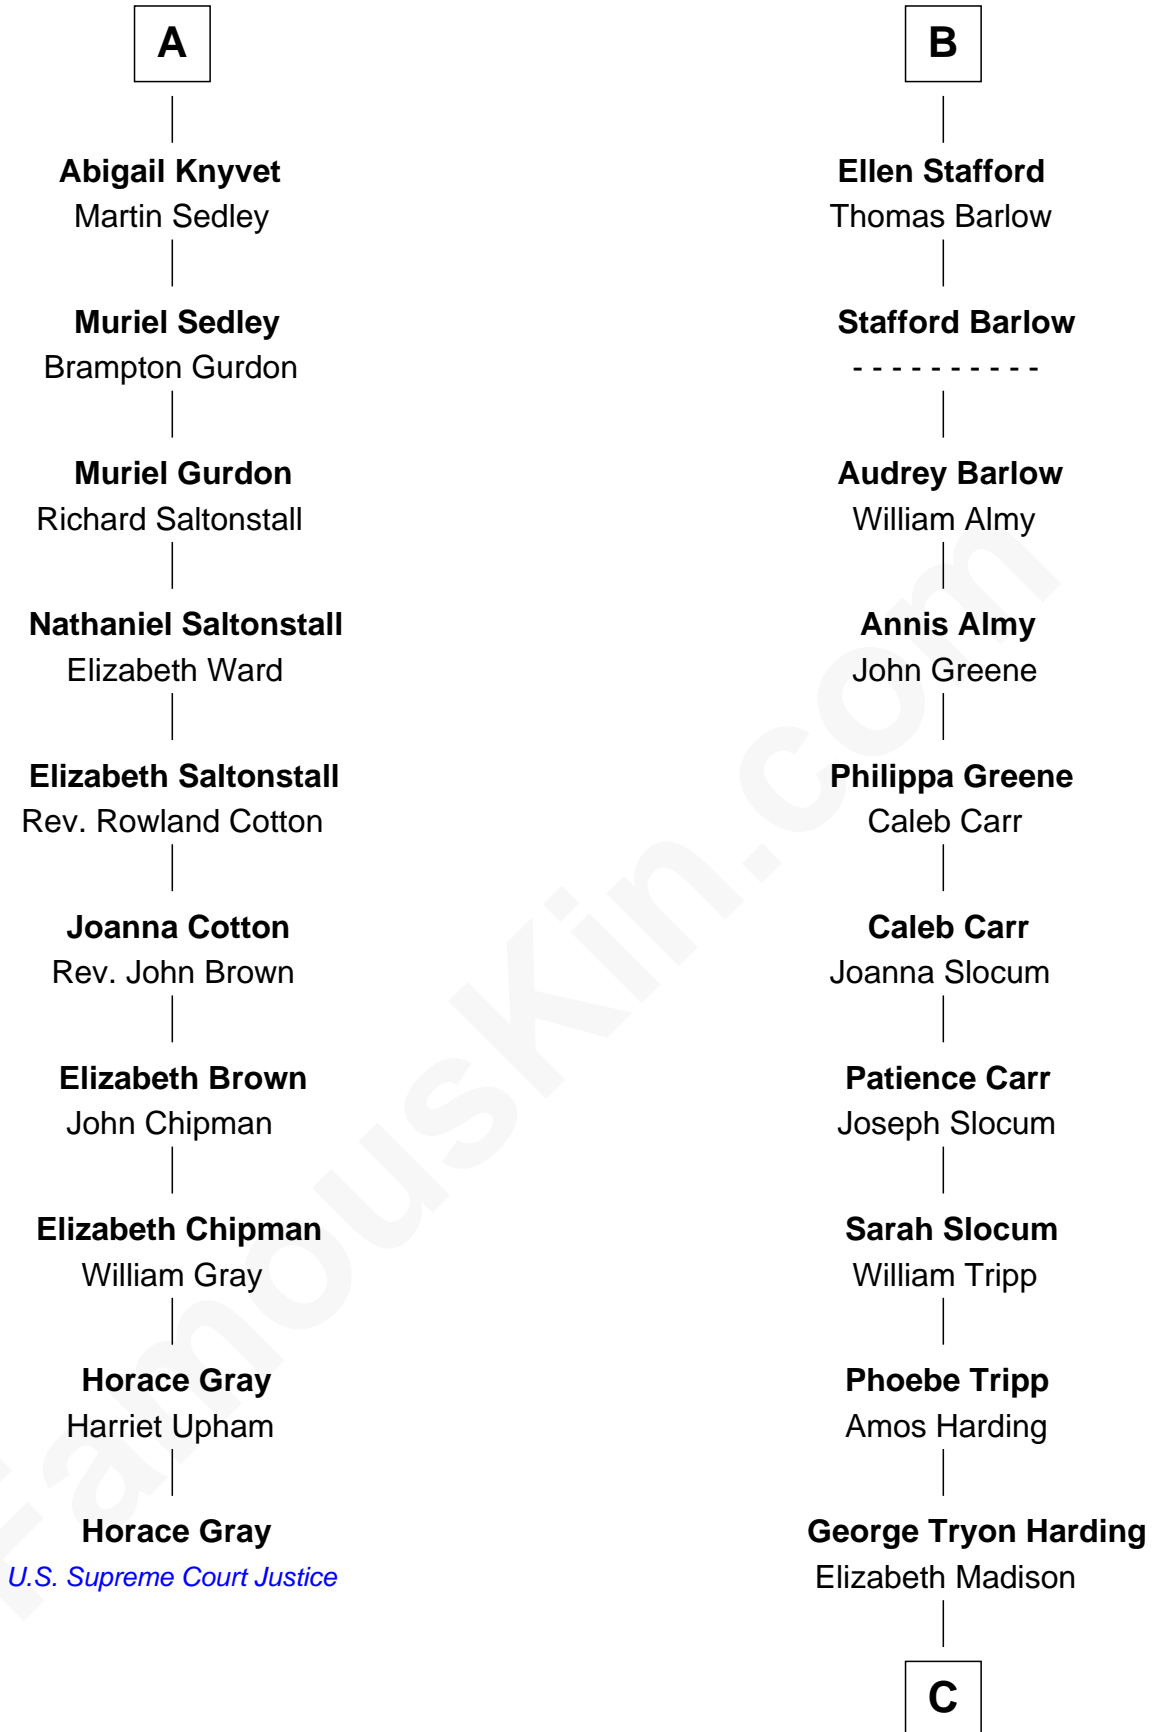

FamousKin.com

Relationship Chart of

Horace Gray

U.S. Supreme Court Justice

16th cousin 3 times removed of

Warren G. Harding

29th U.S. President

C

Charles Alexander Harding

Mary Ann Crawford

Dr. George Tryon Harding

Phoebe Elizabeth Dickerson

Warren G. Harding

29th U.S. President

FamousKin.com