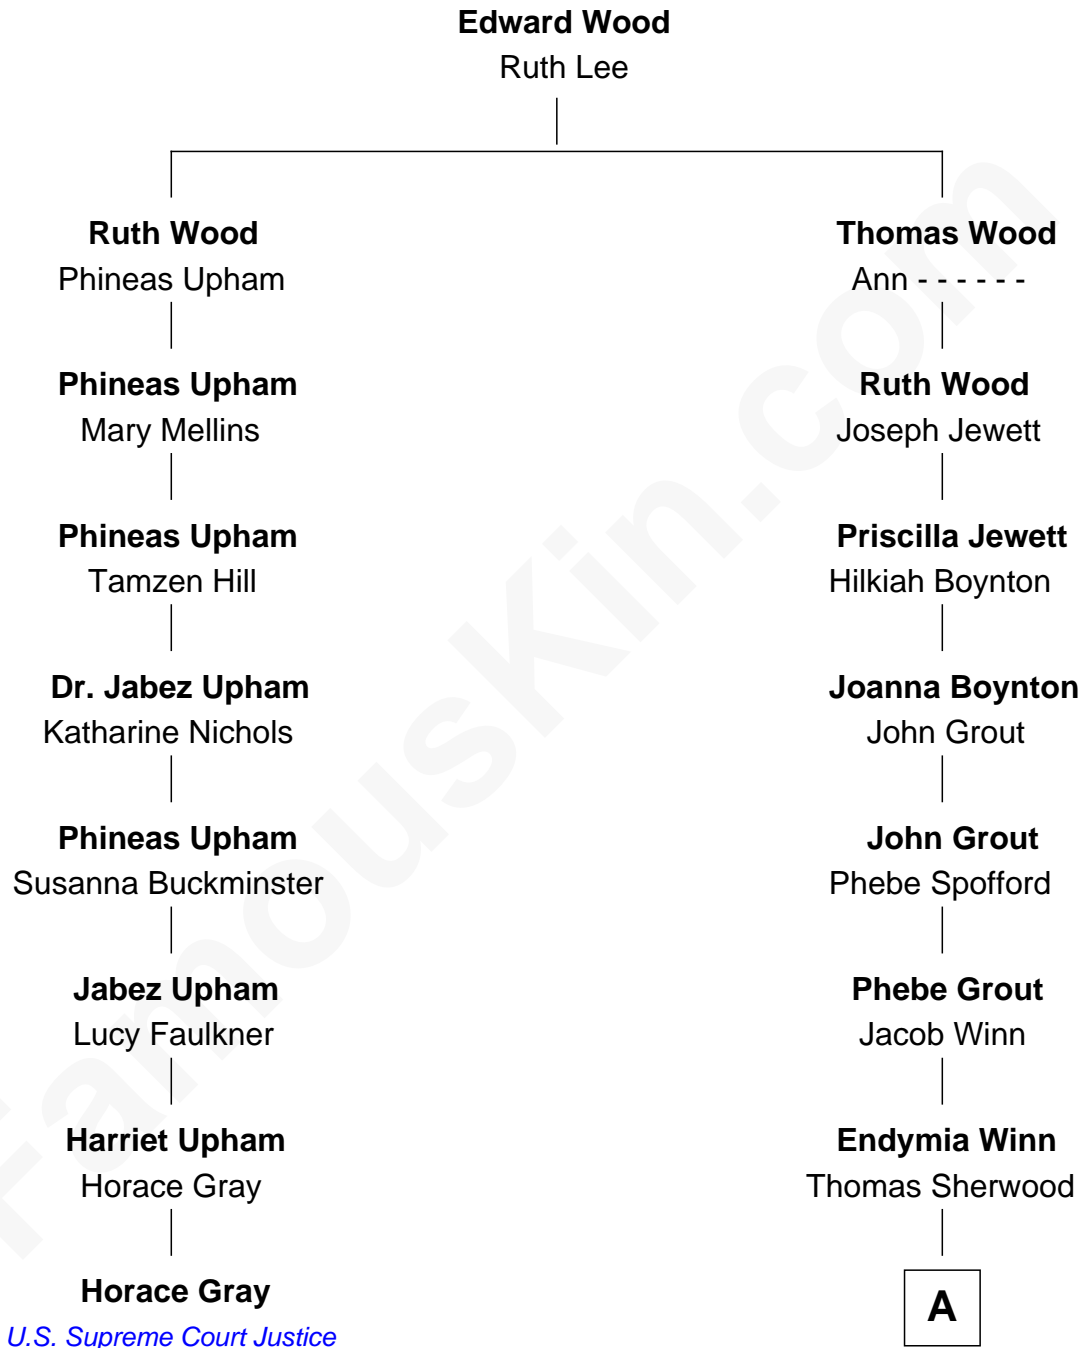

FamousKin.com

Relationship Chart of

Horace Gray

U.S. Supreme Court Justice

7th cousin 3 times removed of

Herbert Hoover

31st U.S. President

A

—
Lucinda Sherwood

John Minthorn

—
Theodore Minthorn

Mary Wasley

—
Hulda Randall Minthorn

Jessie Clark Hoover

—
Herbert Hoover

31st U.S. President

FamousKin.com