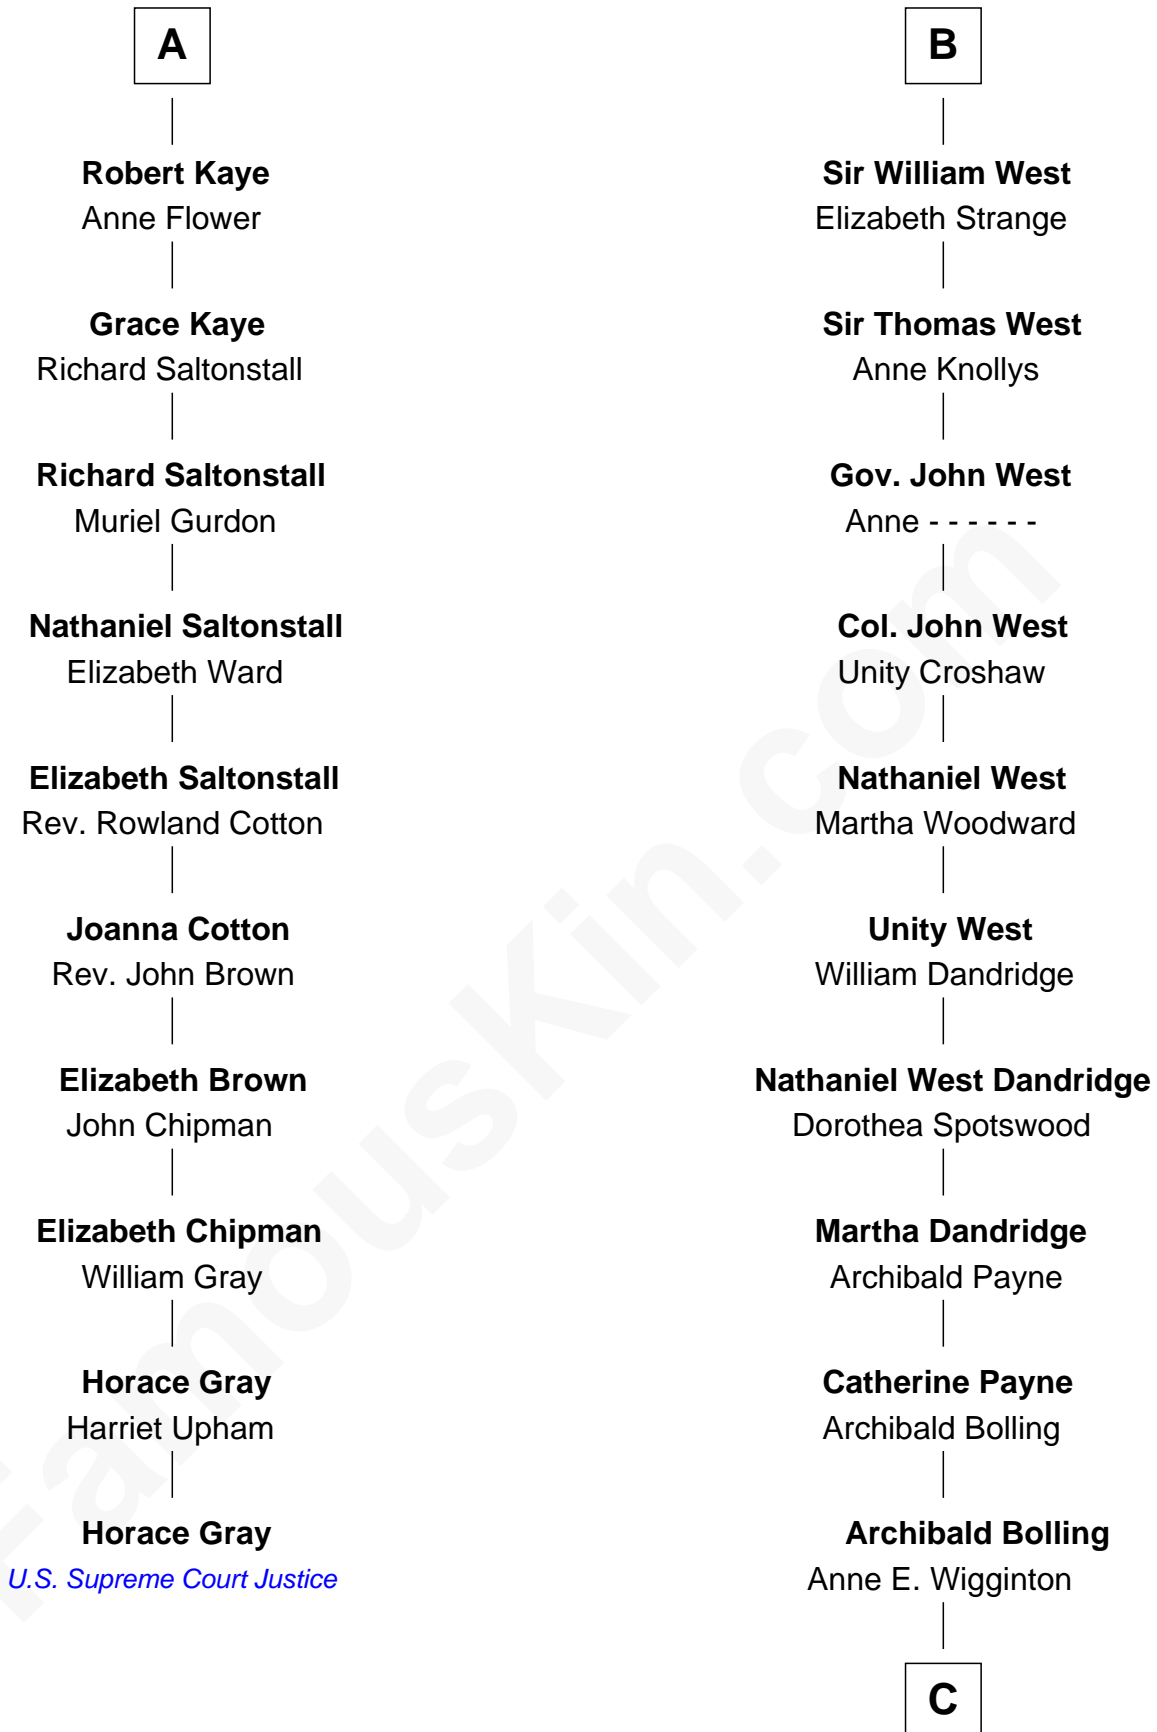

FamousKin.com

Relationship Chart of

Horace Gray

U.S. Supreme Court Justice

16th cousin 2 times removed of

Edith (Bolling) Wilson

First Lady of President Woodrow Wilson

C

William Holcombe Bolling

Sarah Spiers White

Edith (Bolling) Wilson

First Lady of Woodrow Wilson

FamousKin.com