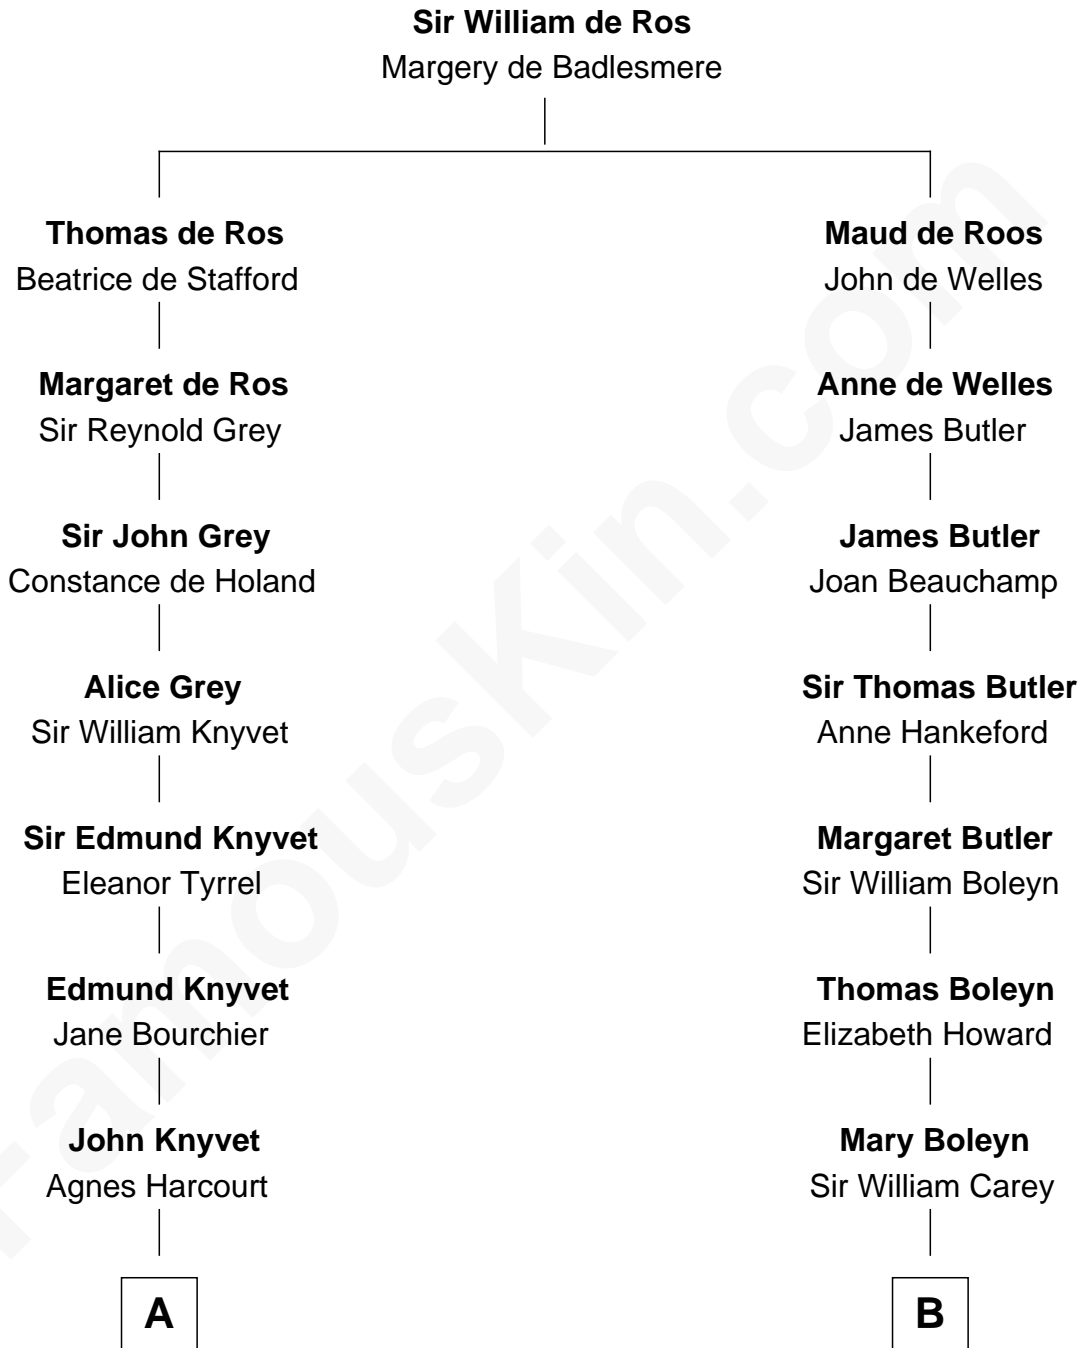

FamousKin.com

Relationship Chart of

Horace Gray

U.S. Supreme Court Justice

16th cousin 2 times removed of

Edith (Bolling) Wilson

First Lady of President Woodrow Wilson