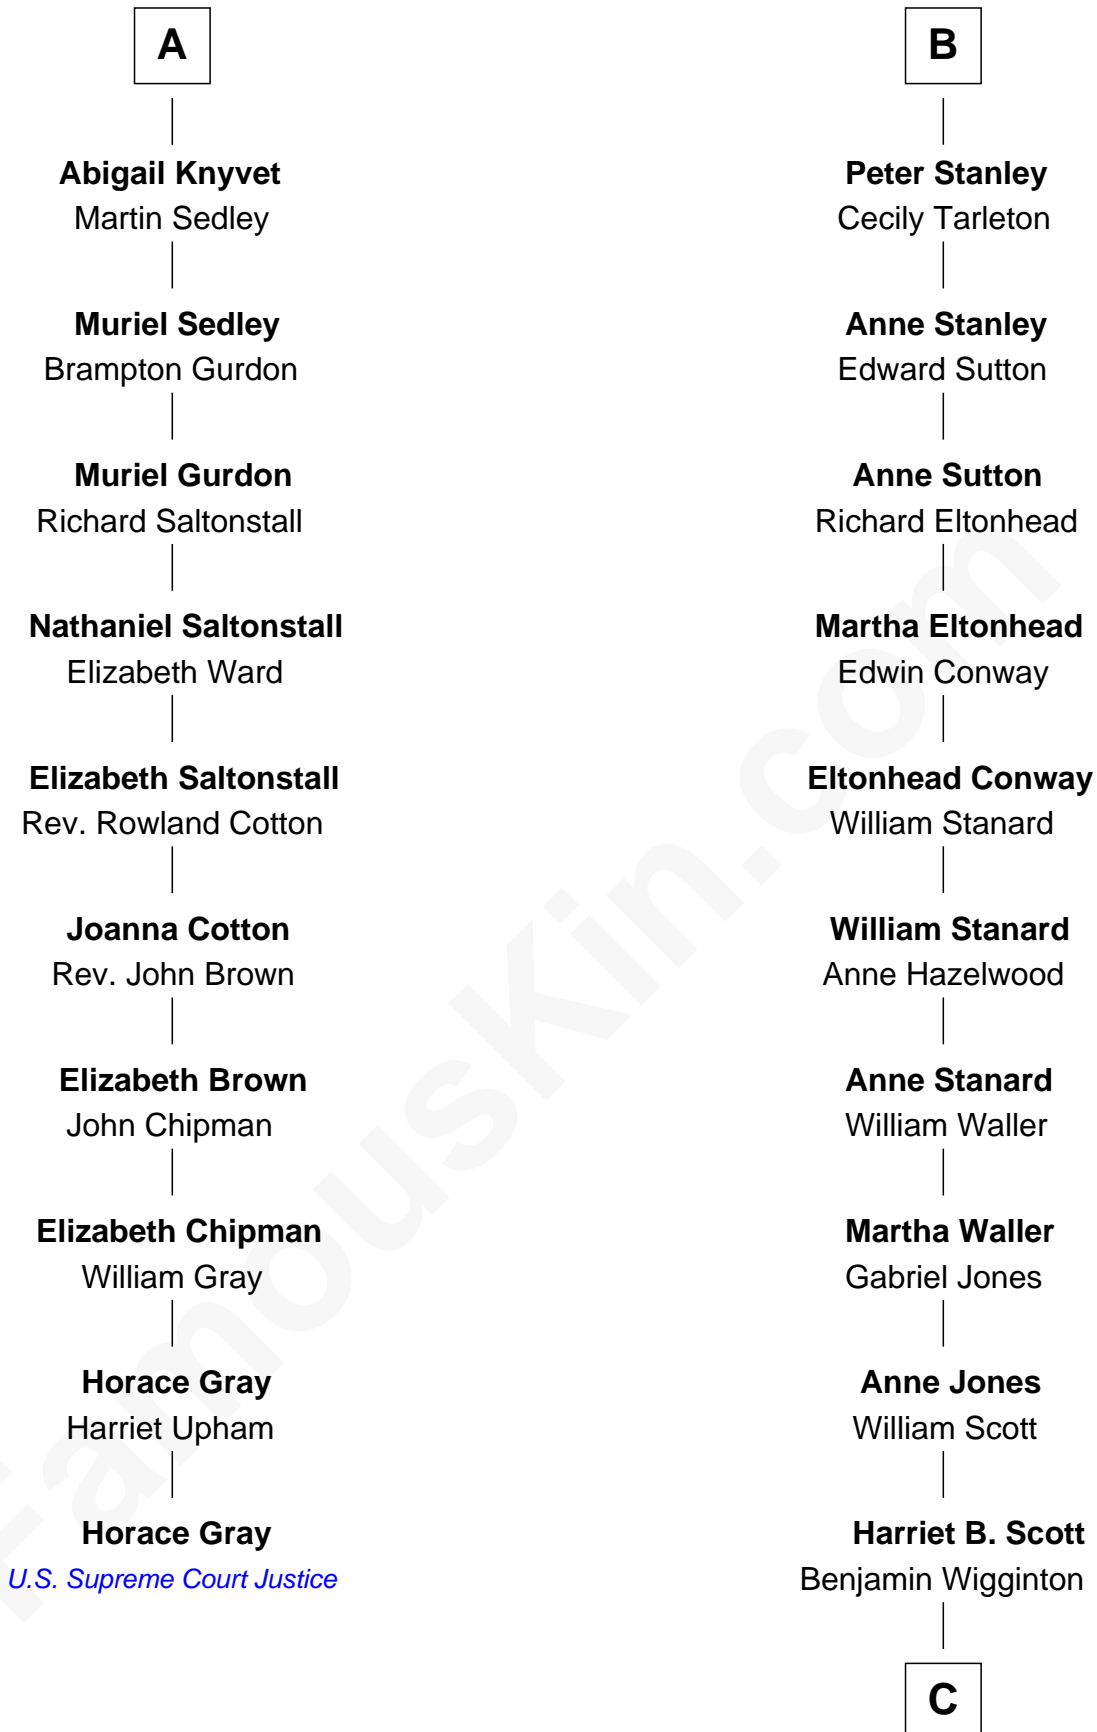

FamousKin.com

Relationship Chart of

Horace Gray

U.S. Supreme Court Justice

16th cousin 3 times removed of

Edith (Bolling) Wilson

First Lady of President Woodrow Wilson

C

Anne E. Wigginton

Archibald Bolling

William Holcombe Bolling

Sarah Spiers White

Edith (Bolling) Wilson

First Lady of Woodrow Wilson

FamousKin.com