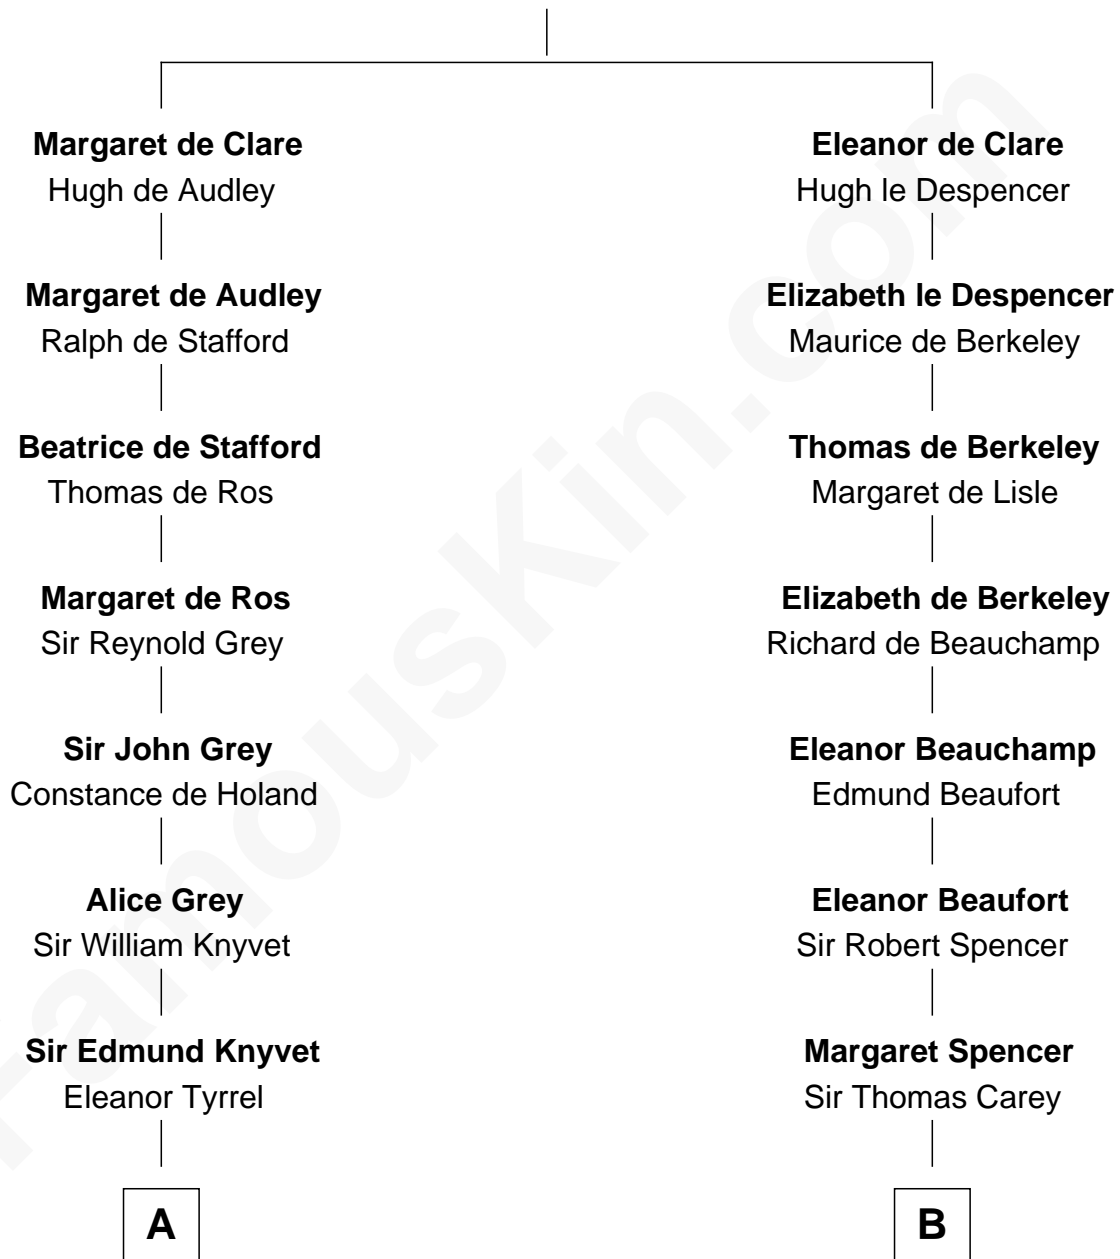

FamousKin.com

Relationship Chart of

Horace Gray

U.S. Supreme Court Justice

18th cousin 1 time removed of

Edith (Bolling) Wilson

First Lady of President Woodrow Wilson

Sir Gilbert de Clare

Joan of Acre

C

Horace Gray
Harriet Upham

Horace Gray
U.S. Supreme Court Justice

D

Archibald Bolling
Anne E. Wigginton

William Holcombe Bolling
Sarah Spiers White

Edith (Bolling) Wilson
First Lady of Woodrow Wilson