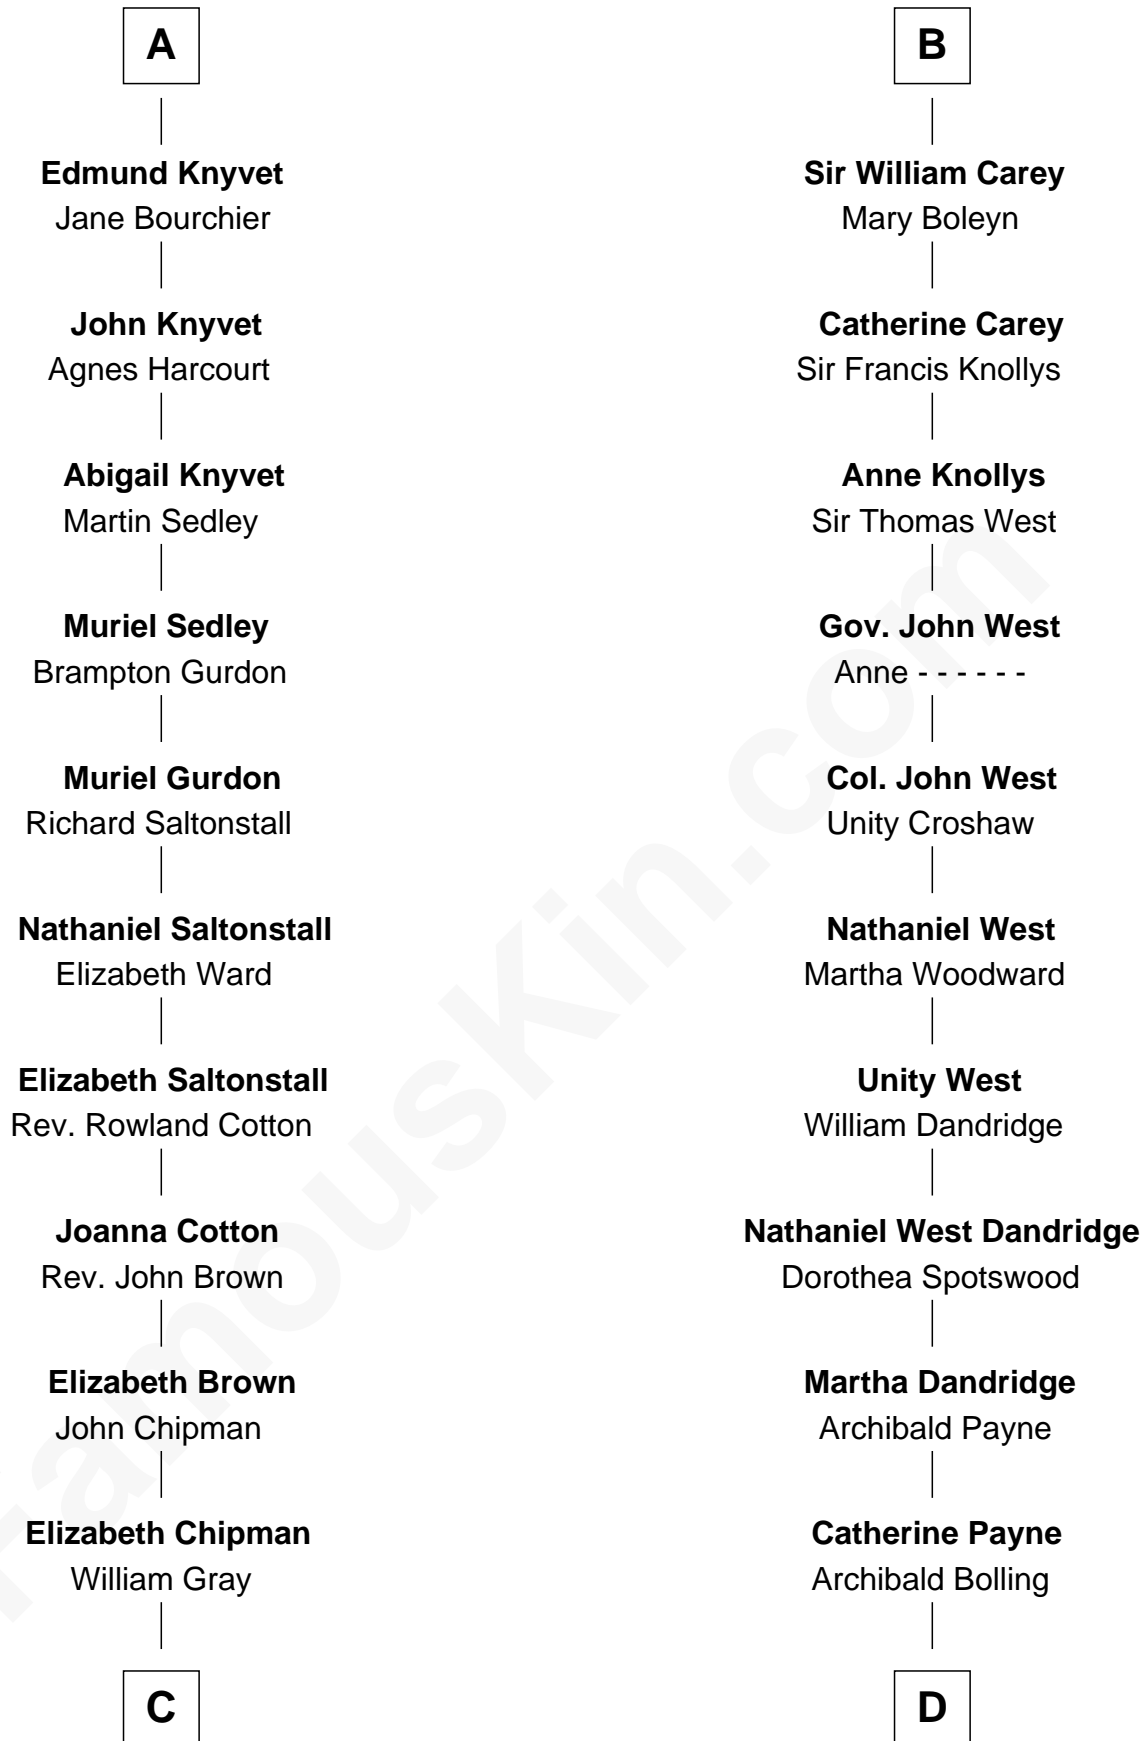

FamousKin.com

Relationship Chart of

Horace Gray

U.S. Supreme Court Justice

18th cousin 1 time removed of

Edith (Bolling) Wilson

First Lady of President Woodrow Wilson

Sir Gilbert de Clare

Joan of Acre

C

Horace Gray
Harriet Upham

Horace Gray
U.S. Supreme Court Justice

D

Archibald Bolling
Anne E. Wigginton

William Holcombe Bolling
Sarah Spiers White

Edith (Bolling) Wilson
First Lady of Woodrow Wilson