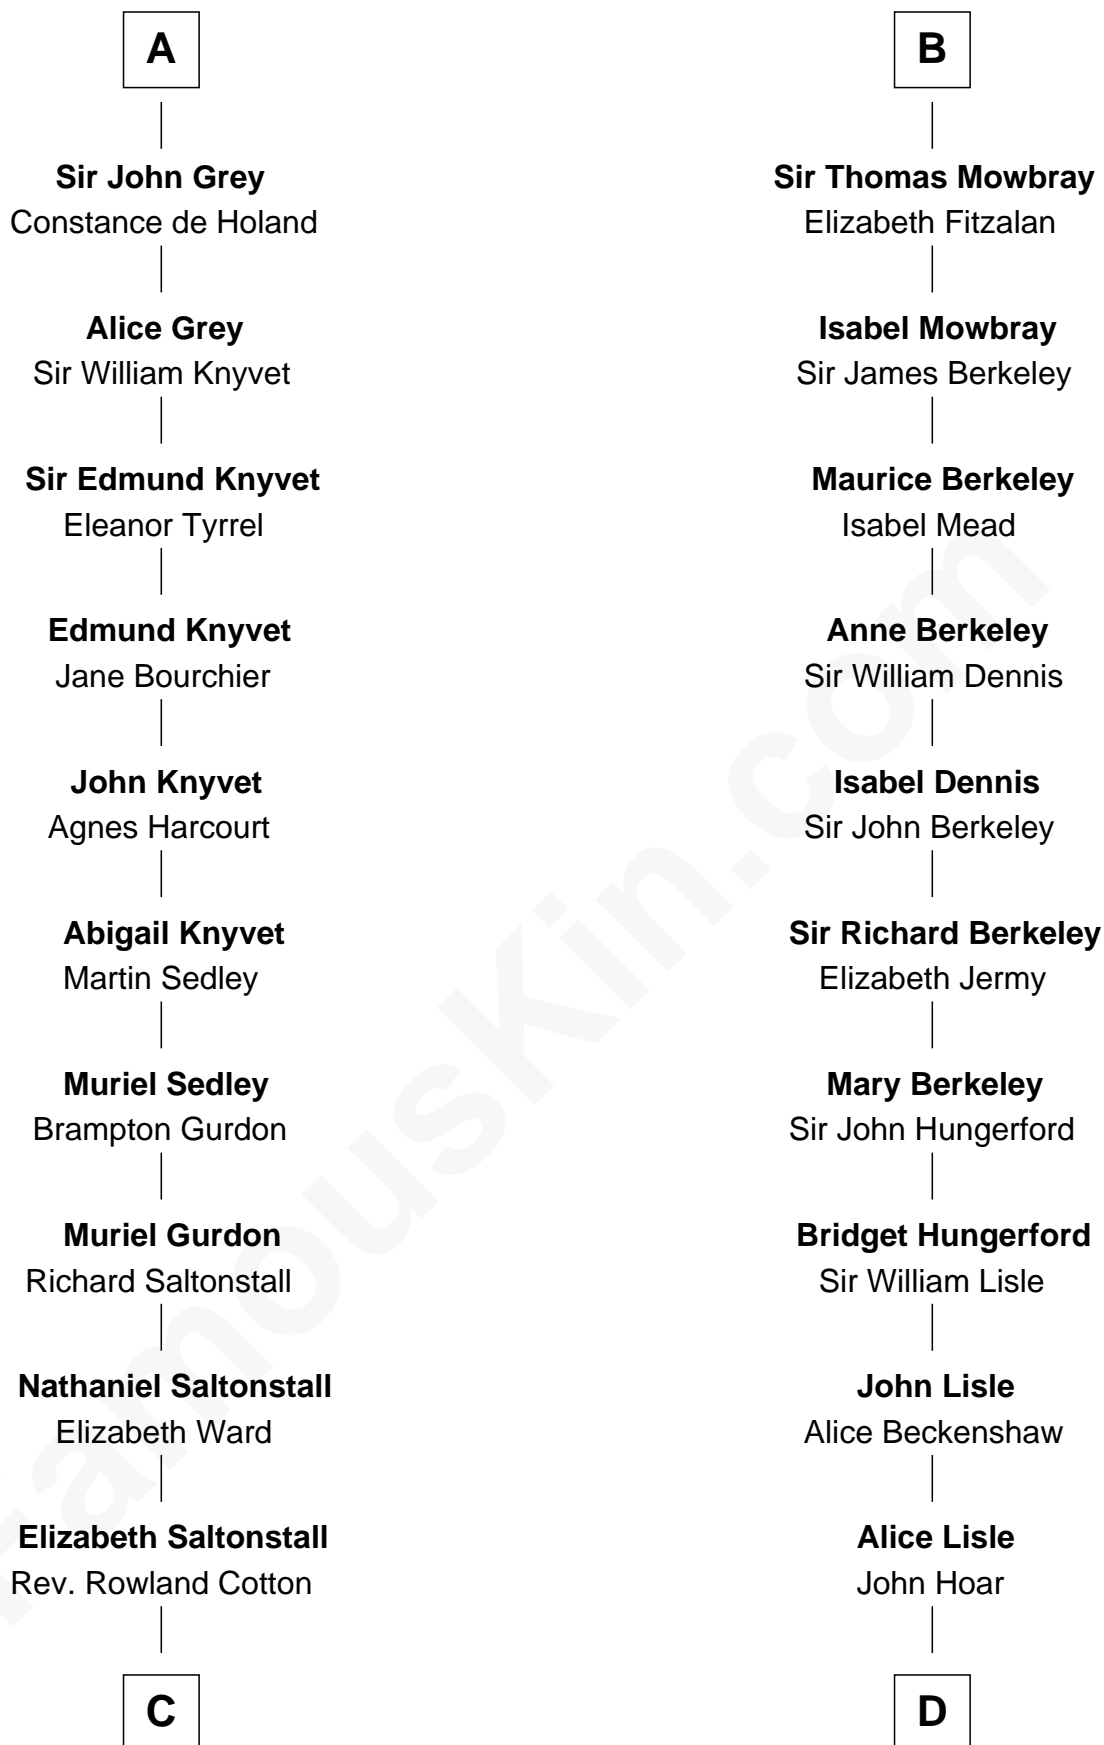

FamousKin.com

Relationship Chart of

Horace Gray

U.S. Supreme Court Justice

20th cousin 1 time removed of

Samuel Prescott

Completed Paul Revere's Midnight Ride

C

Joanna Cotton
Rev. John Brown

Elizabeth Brown
John Chipman

Elizabeth Chipman
William Gray

Horace Gray
Harriet Upham

Horace Gray
U.S. Supreme Court Justice

D

Elizabeth Hoar
Jonathan Prescott

Dr. Jonathan Prescott
Rebecca Bulkeley

Dr. Abel Prescott
Abigail Brigham

Samuel Prescott
Completed Paul Revere's Ride