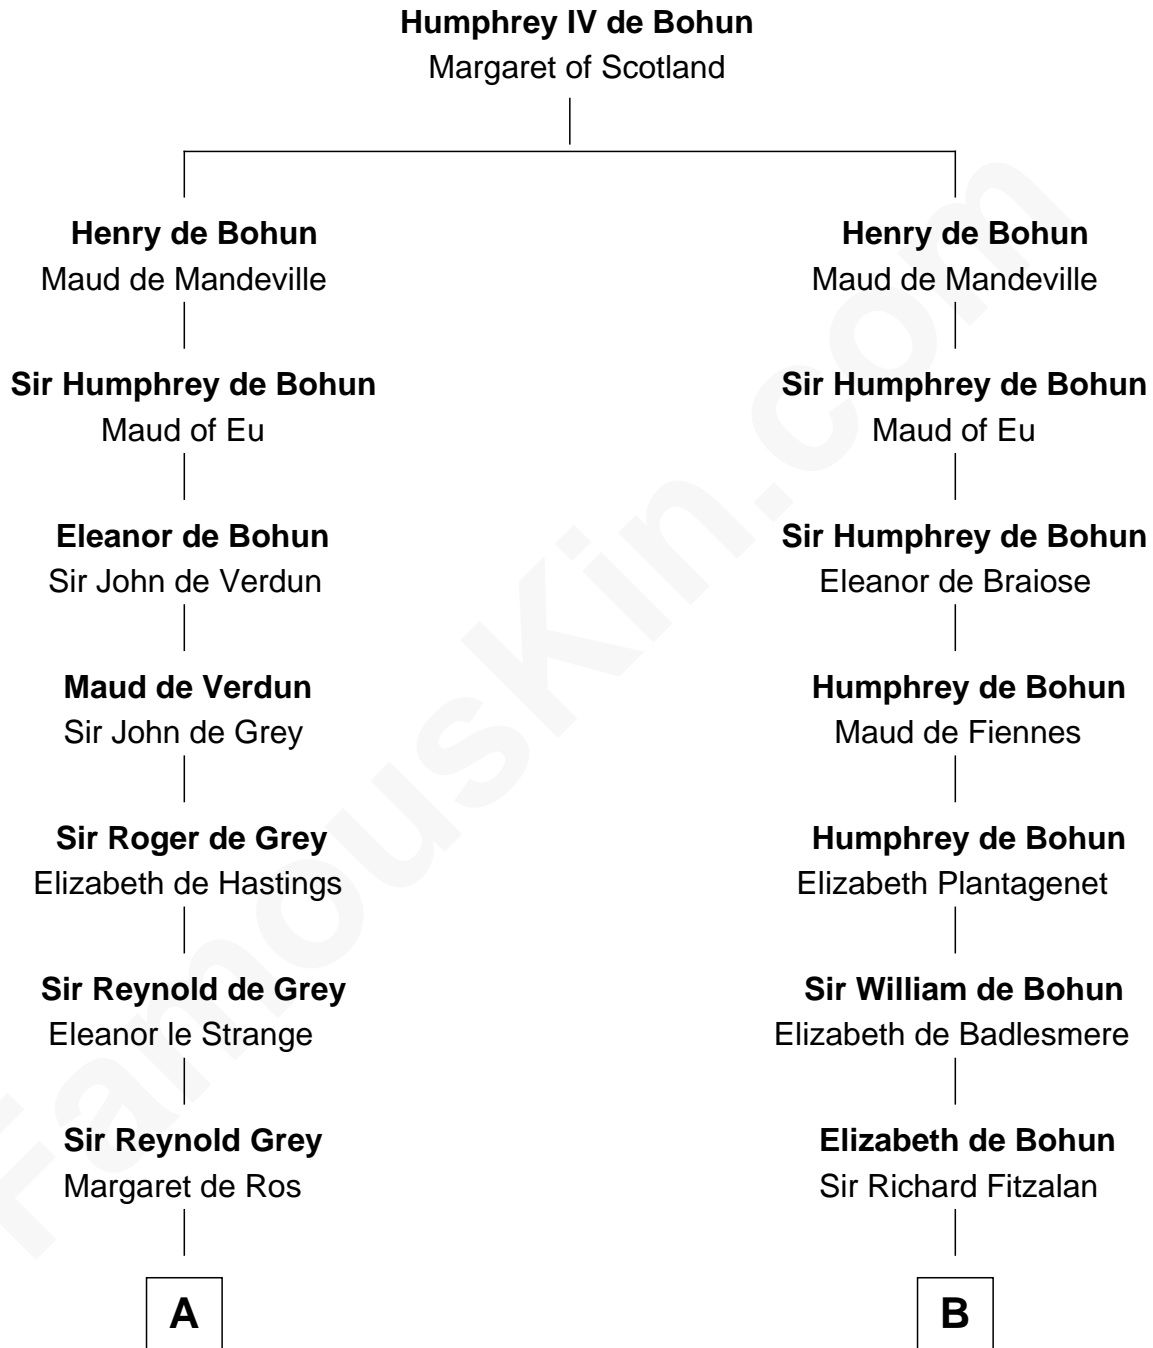

FamousKin.com

Relationship Chart of

Horace Gray

U.S. Supreme Court Justice

20th cousin 1 time removed of

Samuel Prescott

Completed Paul Revere's Midnight Ride

C

Joanna Cotton
Rev. John Brown

Elizabeth Brown
John Chipman

Elizabeth Chipman
William Gray

Horace Gray
Harriet Upham

Horace Gray
U.S. Supreme Court Justice

D

Elizabeth Hoar
Jonathan Prescott

Dr. Jonathan Prescott
Rebecca Bulkeley

Dr. Abel Prescott
Abigail Brigham

Samuel Prescott
Completed Paul Revere's Ride