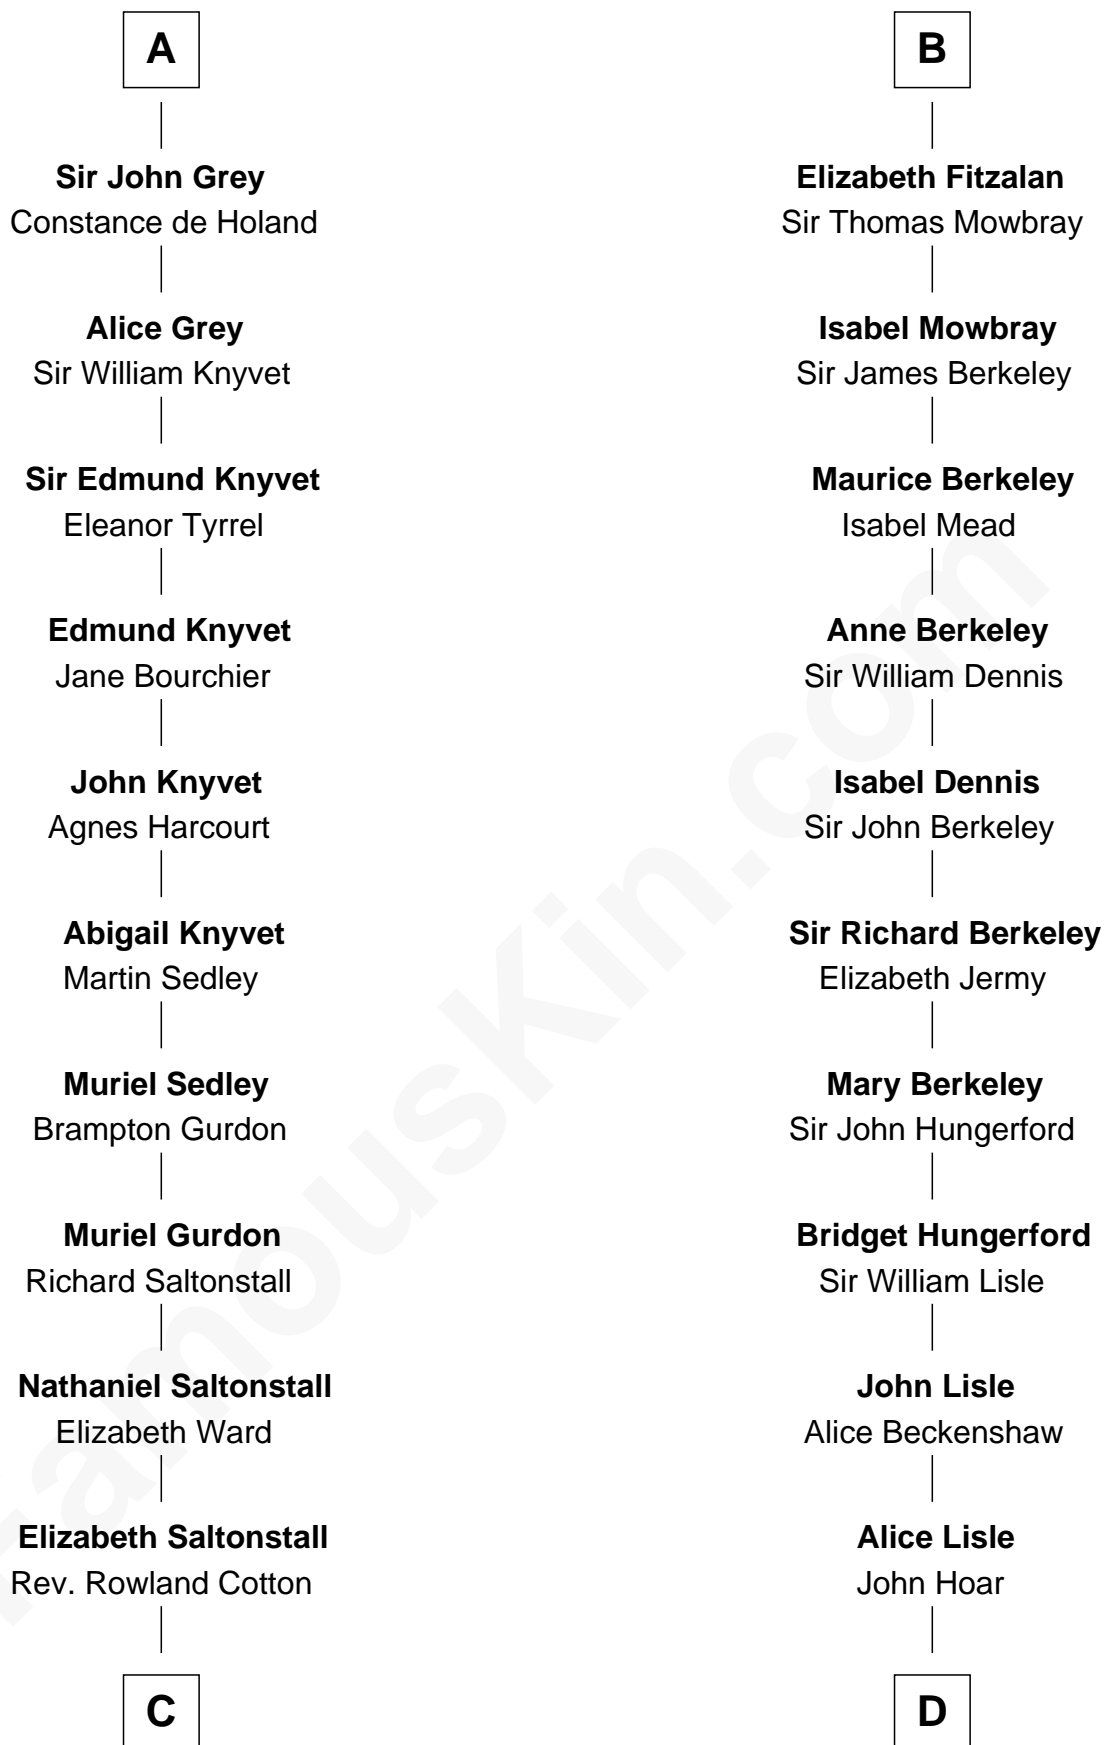

## Relationship Chart of

### Horace Gray

*U.S. Supreme Court Justice*

20th cousin 1 time removed of

### Samuel Prescott

*Completed Paul Revere's Midnight Ride*

**C**

**Joanna Cotton**  
Rev. John Brown

**Elizabeth Brown**  
John Chipman

**Elizabeth Chipman**  
William Gray

**Horace Gray**  
Harriet Upham

**Horace Gray**  
*U.S. Supreme Court Justice*