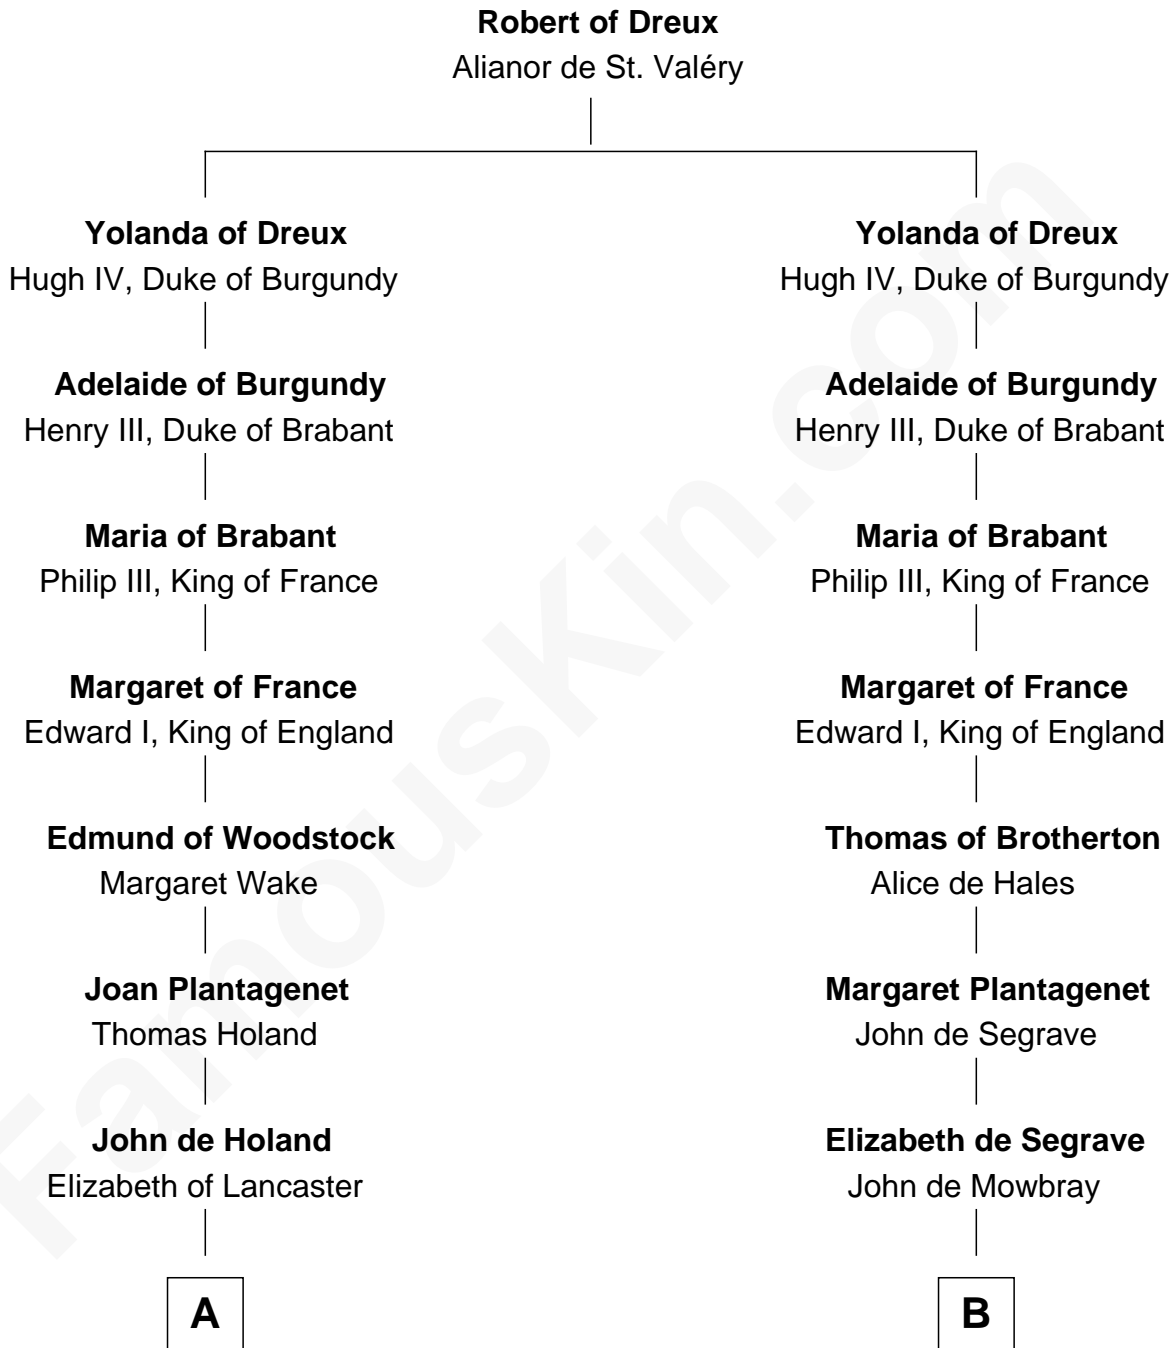

FamousKin.com

Relationship Chart of

Horace Gray

U.S. Supreme Court Justice

20th cousin 1 time removed of

Samuel Prescott

Completed Paul Revere's Midnight Ride

C

Joanna Cotton
Rev. John Brown

Elizabeth Brown
John Chipman

Elizabeth Chipman
William Gray

Horace Gray
Harriet Upham

Horace Gray
U.S. Supreme Court Justice

D

Elizabeth Hoar
Jonathan Prescott

Dr. Jonathan Prescott
Rebecca Bulkeley

Dr. Abel Prescott
Abigail Brigham

Samuel Prescott
Completed Paul Revere's Ride