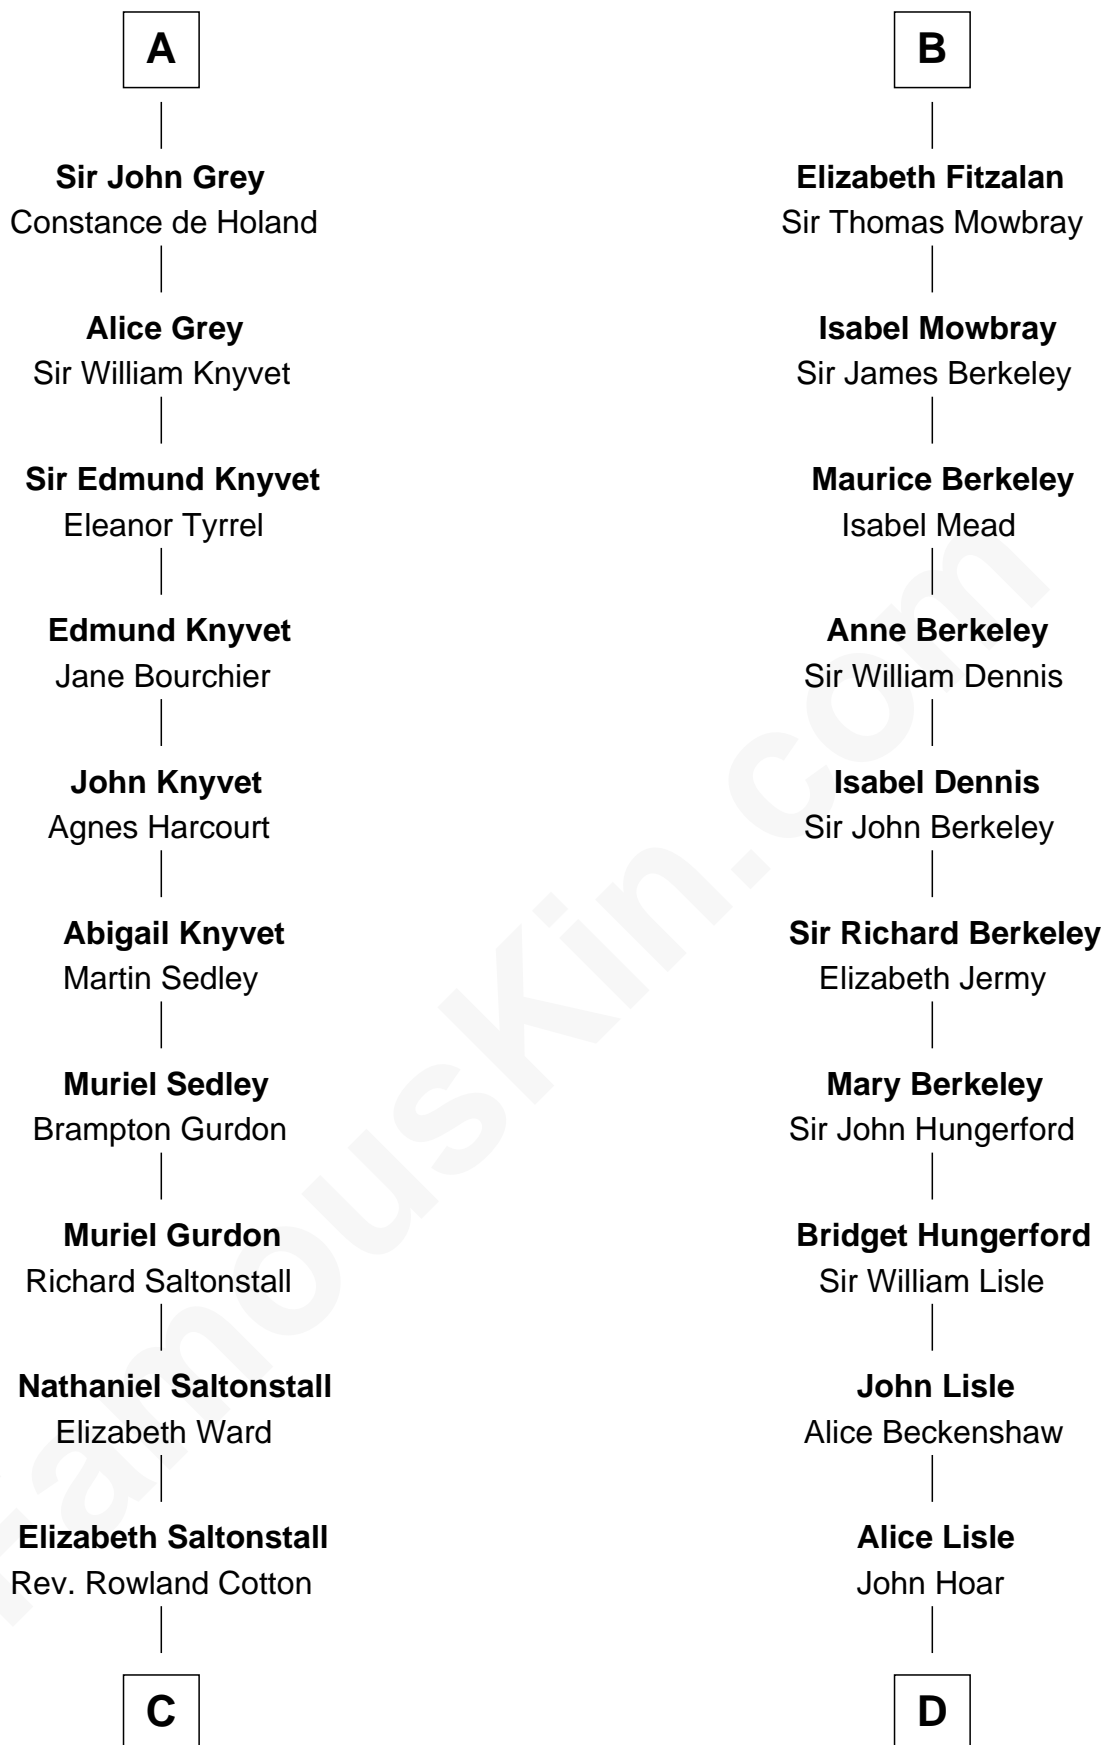

## Relationship Chart of

### Horace Gray

*U.S. Supreme Court Justice*

20th cousin 1 time removed of

**Samuel Prescott**

*Completed Paul Revere's Midnight Ride*

**C**

**Joanna Cotton**  
Rev. John Brown

**Elizabeth Brown**  
John Chipman

**Elizabeth Chipman**  
William Gray

**Horace Gray**  
Harriet Upham

**Horace Gray**  
*U.S. Supreme Court Justice*

**D**

**Elizabeth Hoar**  
Jonathan Prescott

**Dr. Jonathan Prescott**  
Rebecca Bulkeley