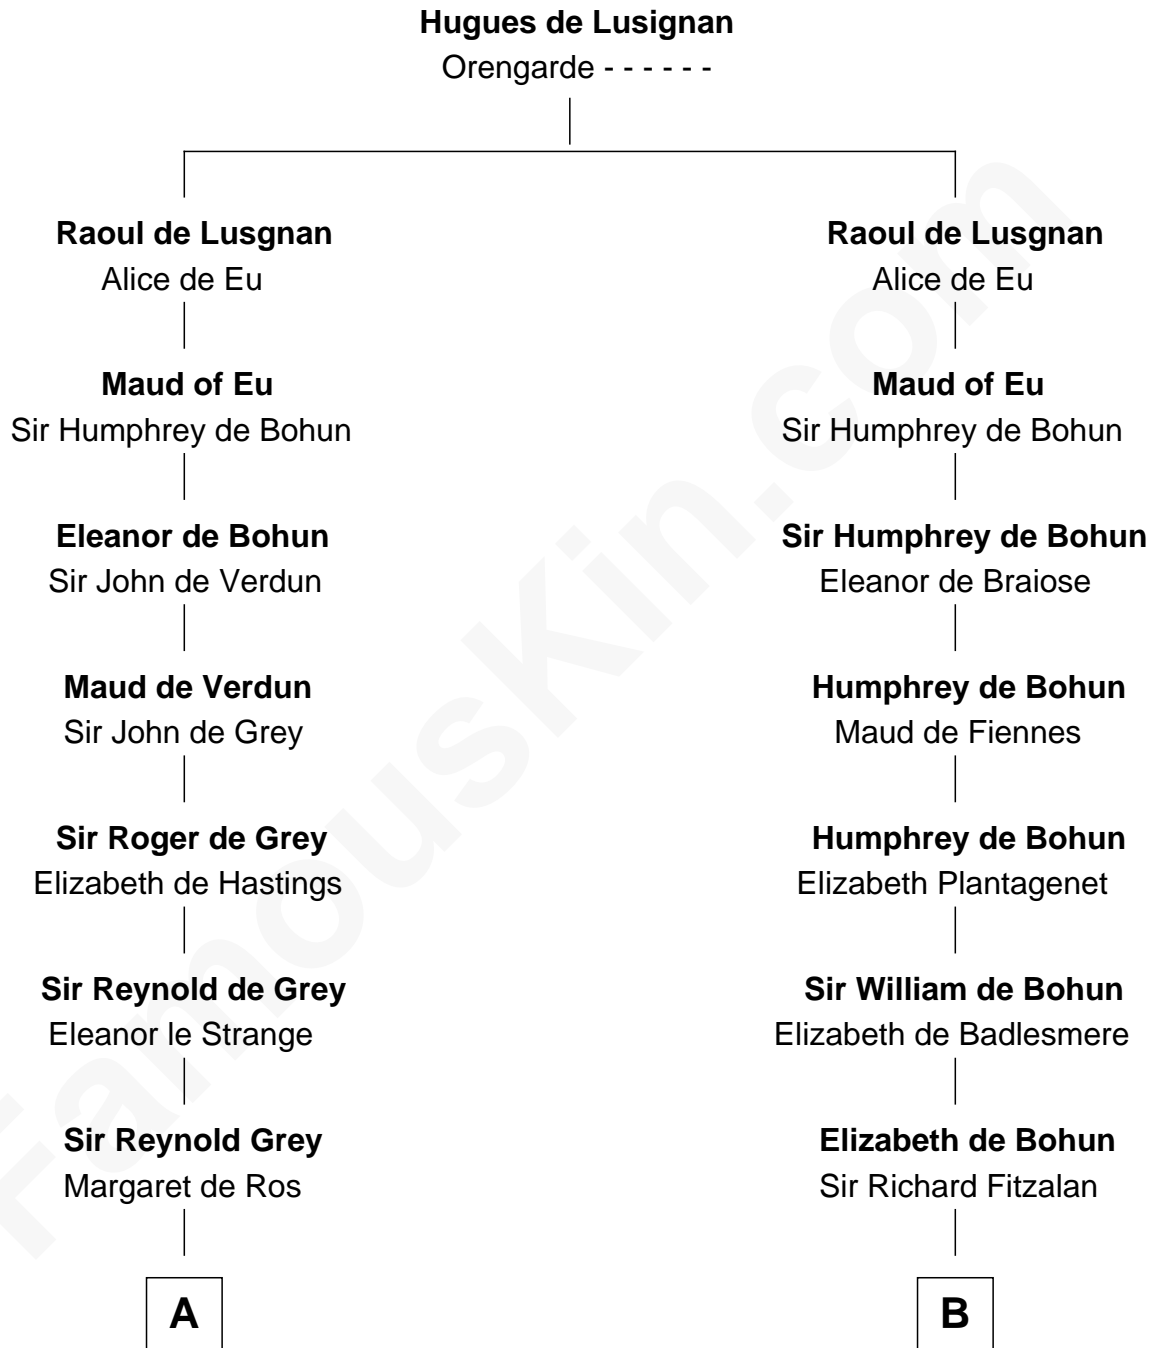

# FamousKin.com

## Relationship Chart of

### Horace Gray

*U.S. Supreme Court Justice*

20th cousin 1 time removed of

**Samuel Prescott**

*Completed Paul Revere's Midnight Ride*

**C**

**Joanna Cotton**  
Rev. John Brown

**Elizabeth Brown**  
John Chipman

**Elizabeth Chipman**  
William Gray

**Horace Gray**  
Harriet Upham

**Horace Gray**  
*U.S. Supreme Court Justice*

**D**

**Elizabeth Hoar**  
Jonathan Prescott

**Dr. Jonathan Prescott**  
Rebecca Bulkeley