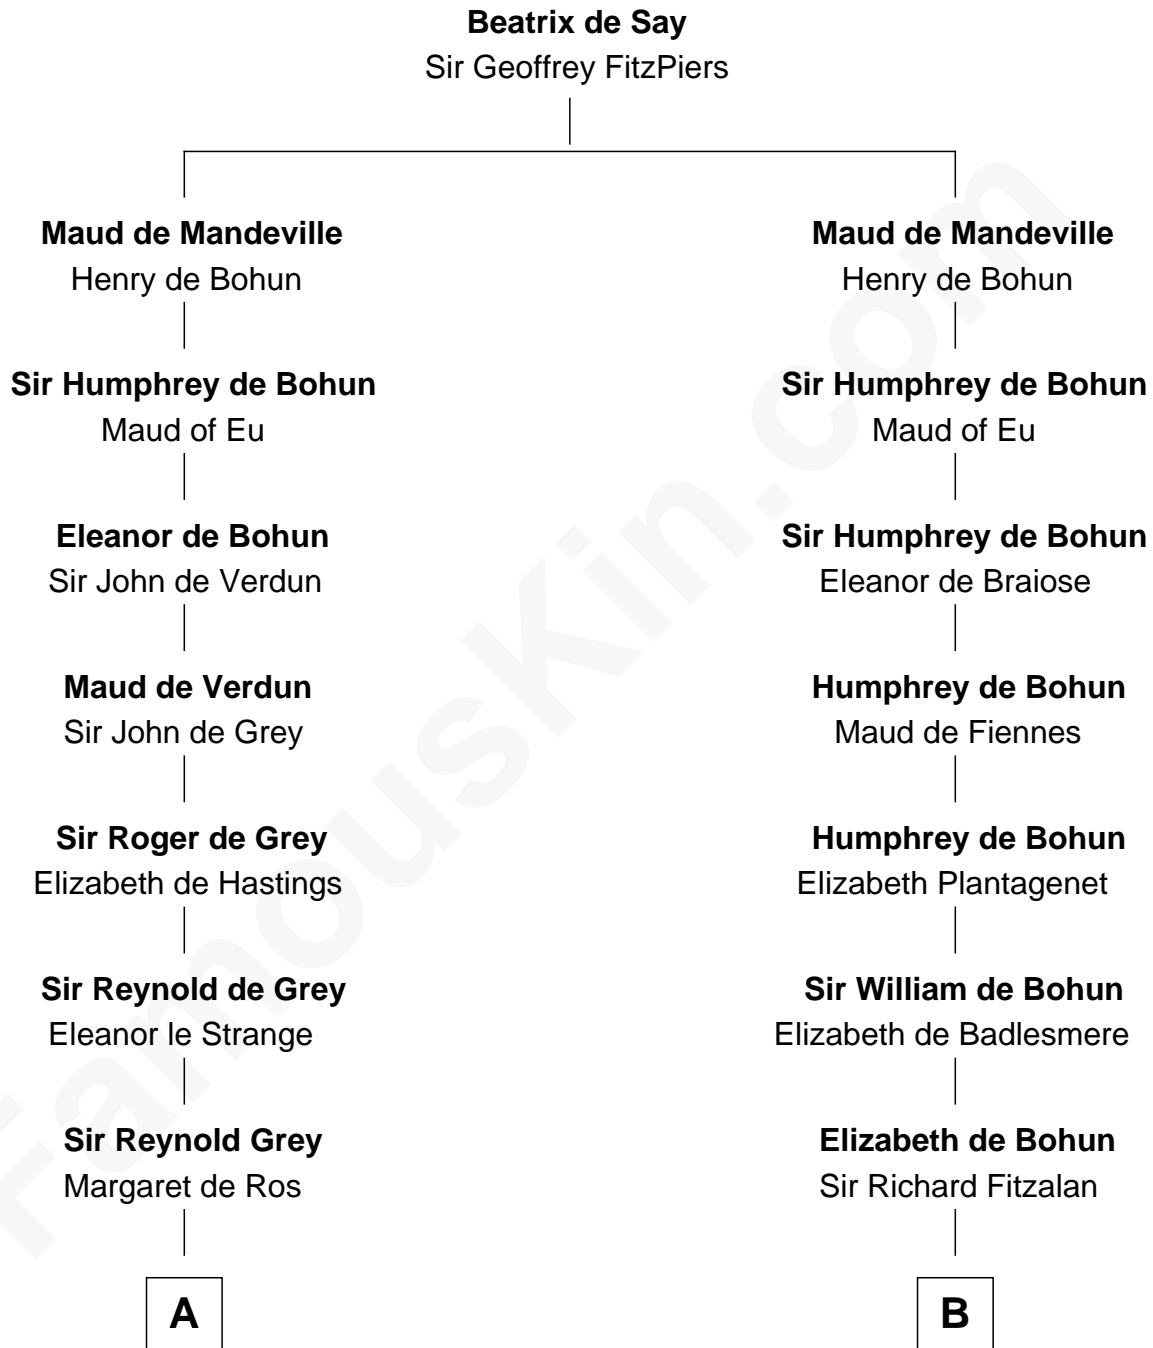

FamousKin.com

Relationship Chart of

Horace Gray

U.S. Supreme Court Justice

20th cousin 1 time removed of

Samuel Prescott

Completed Paul Revere's Midnight Ride

C

Joanna Cotton
Rev. John Brown

Elizabeth Brown
John Chipman

Elizabeth Chipman
William Gray

Horace Gray
Harriet Upham

Horace Gray
U.S. Supreme Court Justice

D

Elizabeth Hoar
Jonathan Prescott

Dr. Jonathan Prescott
Rebecca Bulkeley

Dr. Abel Prescott
Abigail Brigham

Samuel Prescott
Completed Paul Revere's Ride