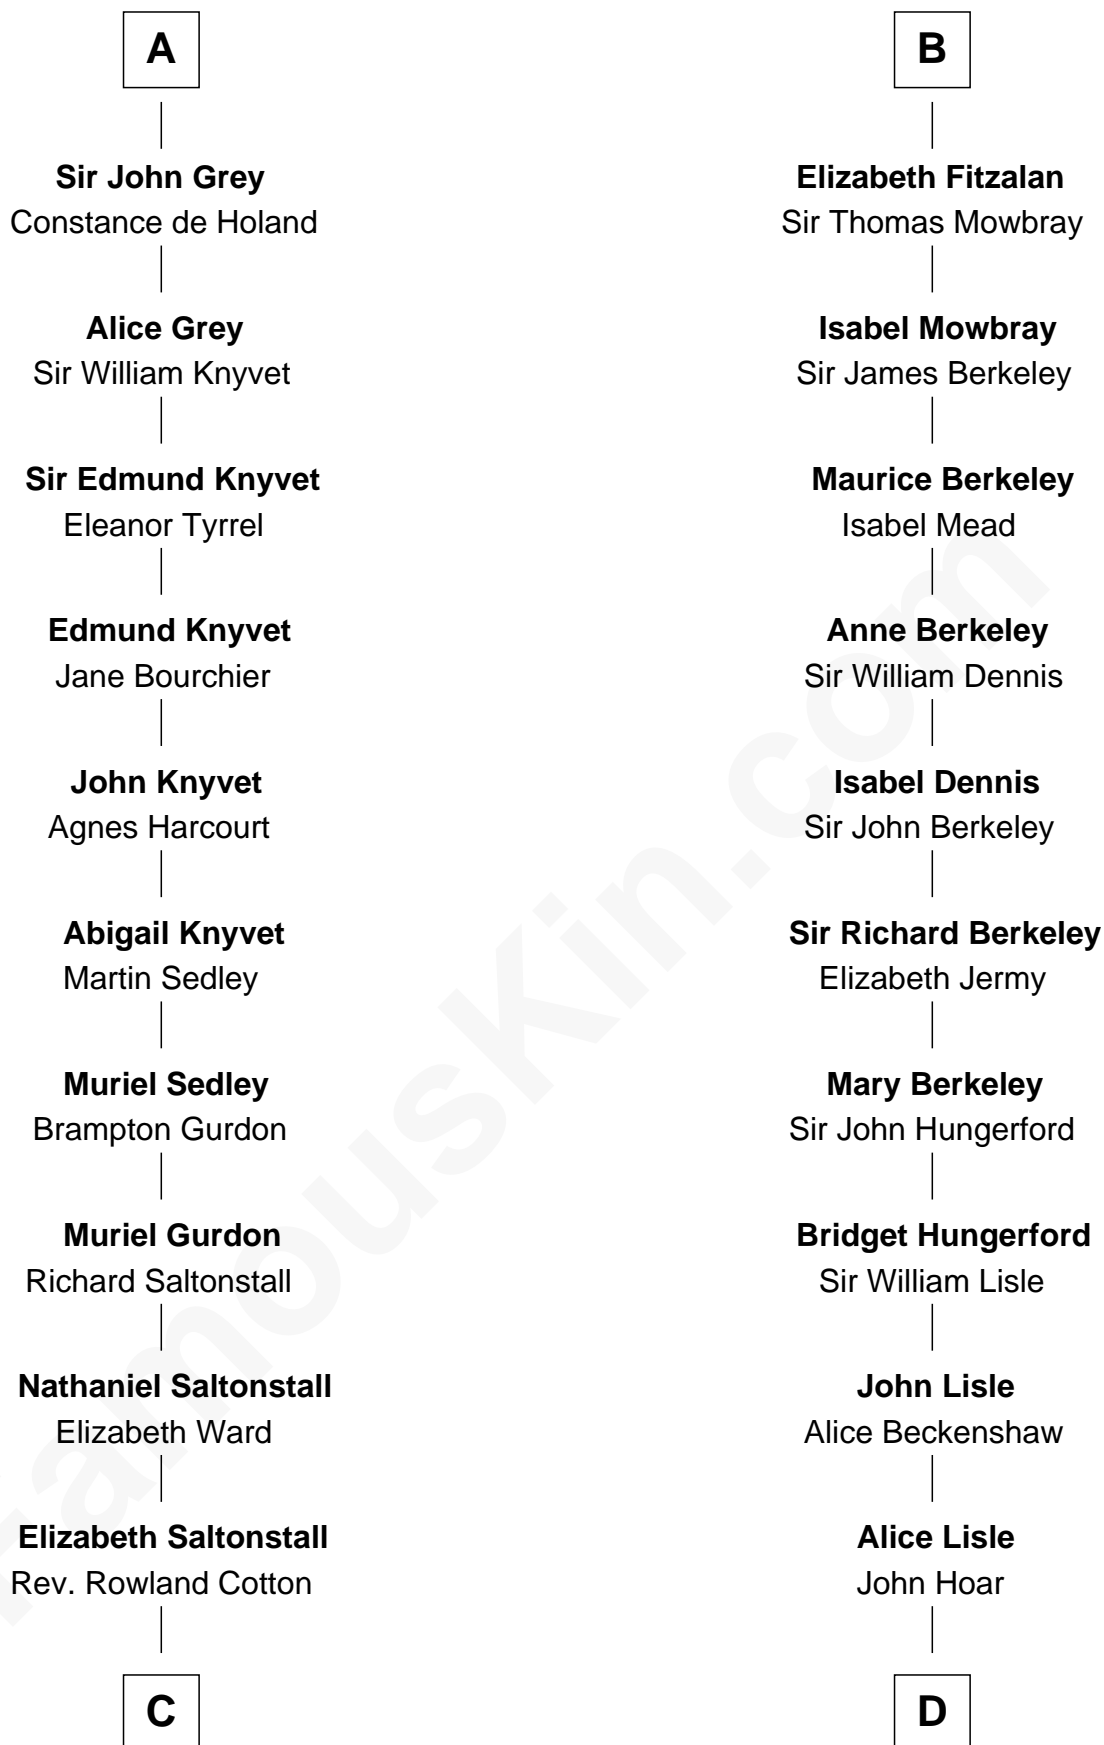

FamousKin.com

Relationship Chart of

Horace Gray

U.S. Supreme Court Justice

20th cousin 1 time removed of

Samuel Prescott

Completed Paul Revere's Midnight Ride

C

Joanna Cotton
Rev. John Brown

Elizabeth Brown
John Chipman

Elizabeth Chipman
William Gray

Horace Gray
Harriet Upham

Horace Gray
U.S. Supreme Court Justice

D

Elizabeth Hoar
Jonathan Prescott

Dr. Jonathan Prescott
Rebecca Bulkeley

Dr. Abel Prescott
Abigail Brigham

Samuel Prescott
Completed Paul Revere's Ride