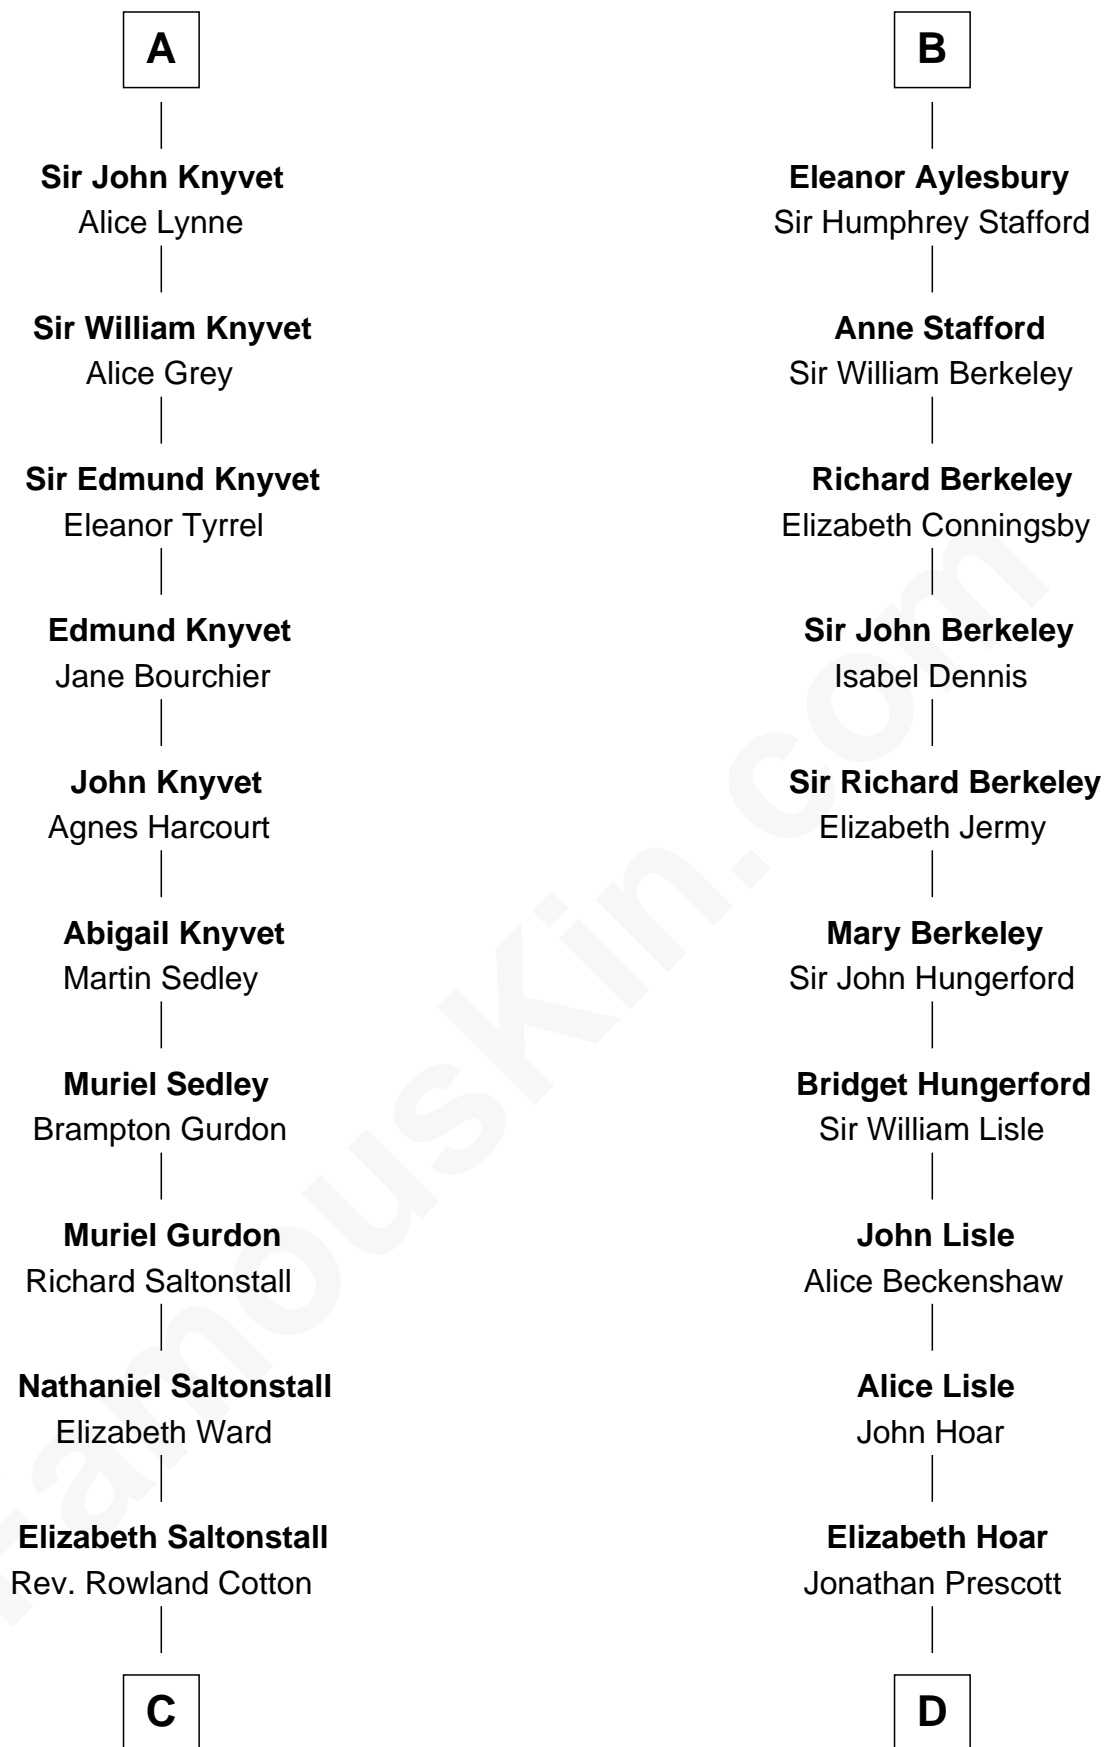

## Relationship Chart of

### Horace Gray

*U.S. Supreme Court Justice*

19th cousin 2 times removed of

**Samuel Prescott**

*Completed Paul Revere's Midnight Ride*

**C**

**Joanna Cotton**  
Rev. John Brown

**Elizabeth Brown**  
John Chipman

**Elizabeth Chipman**  
William Gray

**Horace Gray**  
Harriet Upham

**Horace Gray**  
*U.S. Supreme Court Justice*

**D**

**Dr. Jonathan Prescott**  
Rebecca Bulkeley

**Dr. Abel Prescott**  
Abigail Brigham