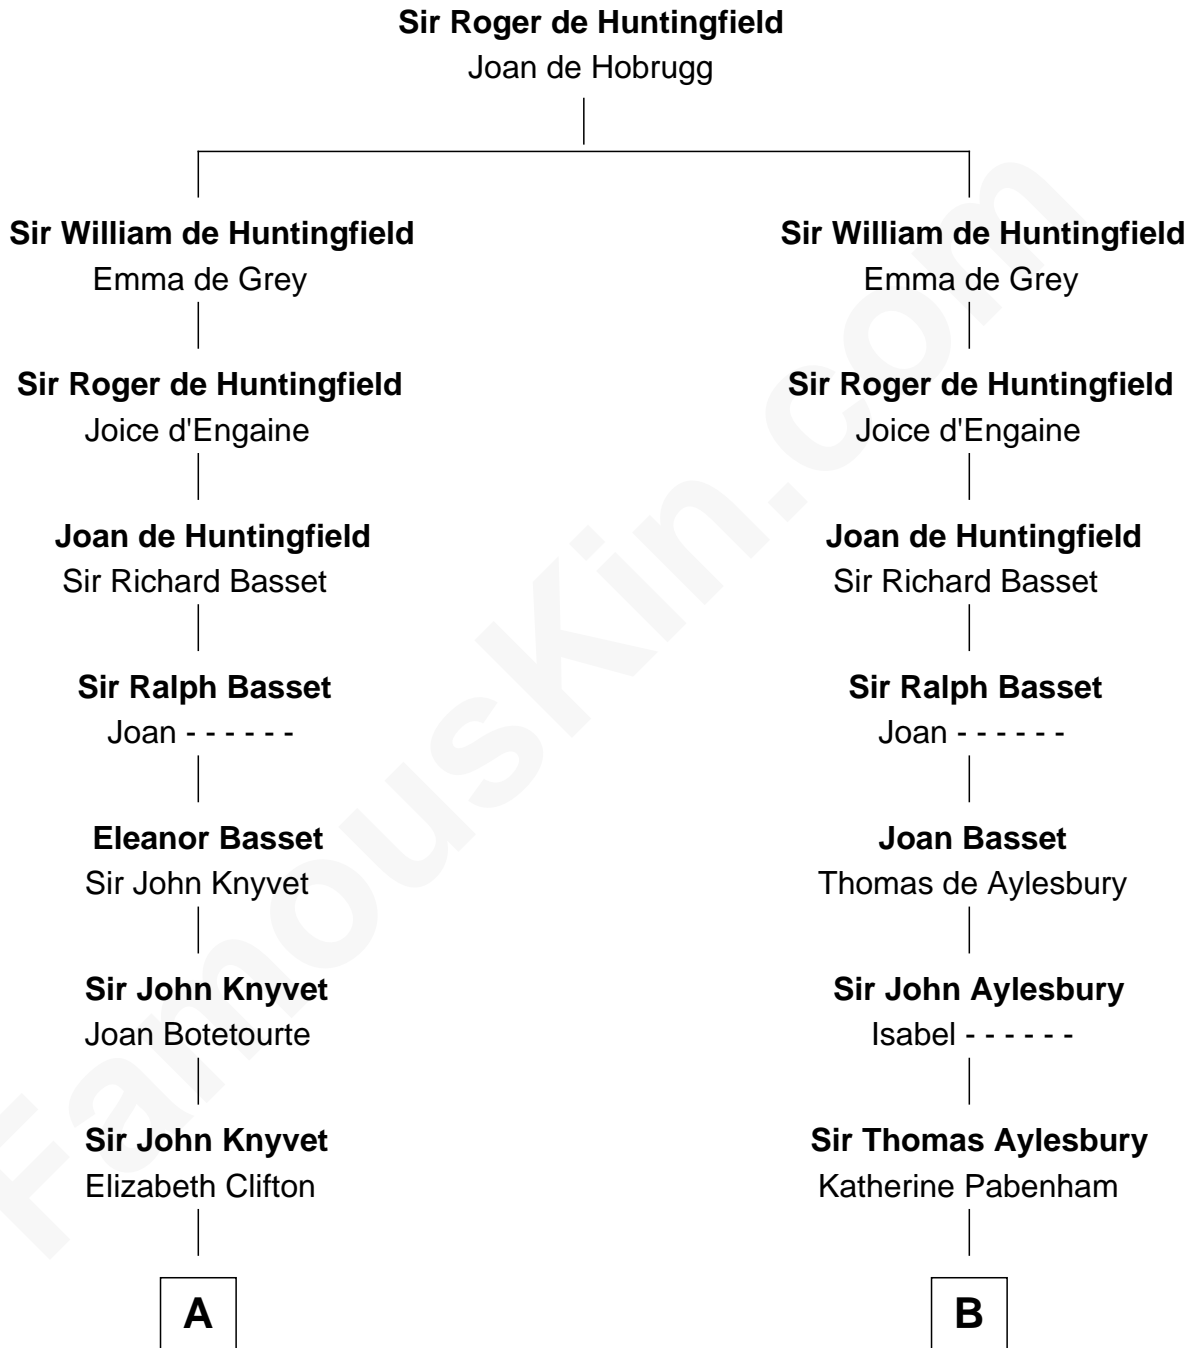

## Relationship Chart of

### Horace Gray

*U.S. Supreme Court Justice*

19th cousin 2 times removed of

**Samuel Prescott**

*Completed Paul Revere's Midnight Ride*

**C**

**Joanna Cotton**  
Rev. John Brown

**Elizabeth Brown**  
John Chipman

**Elizabeth Chipman**  
William Gray

**Horace Gray**  
Harriet Upham

**Horace Gray**  
*U.S. Supreme Court Justice*

**D**

**Dr. Jonathan Prescott**  
Rebecca Bulkeley

**Dr. Abel Prescott**  
Abigail Brigham