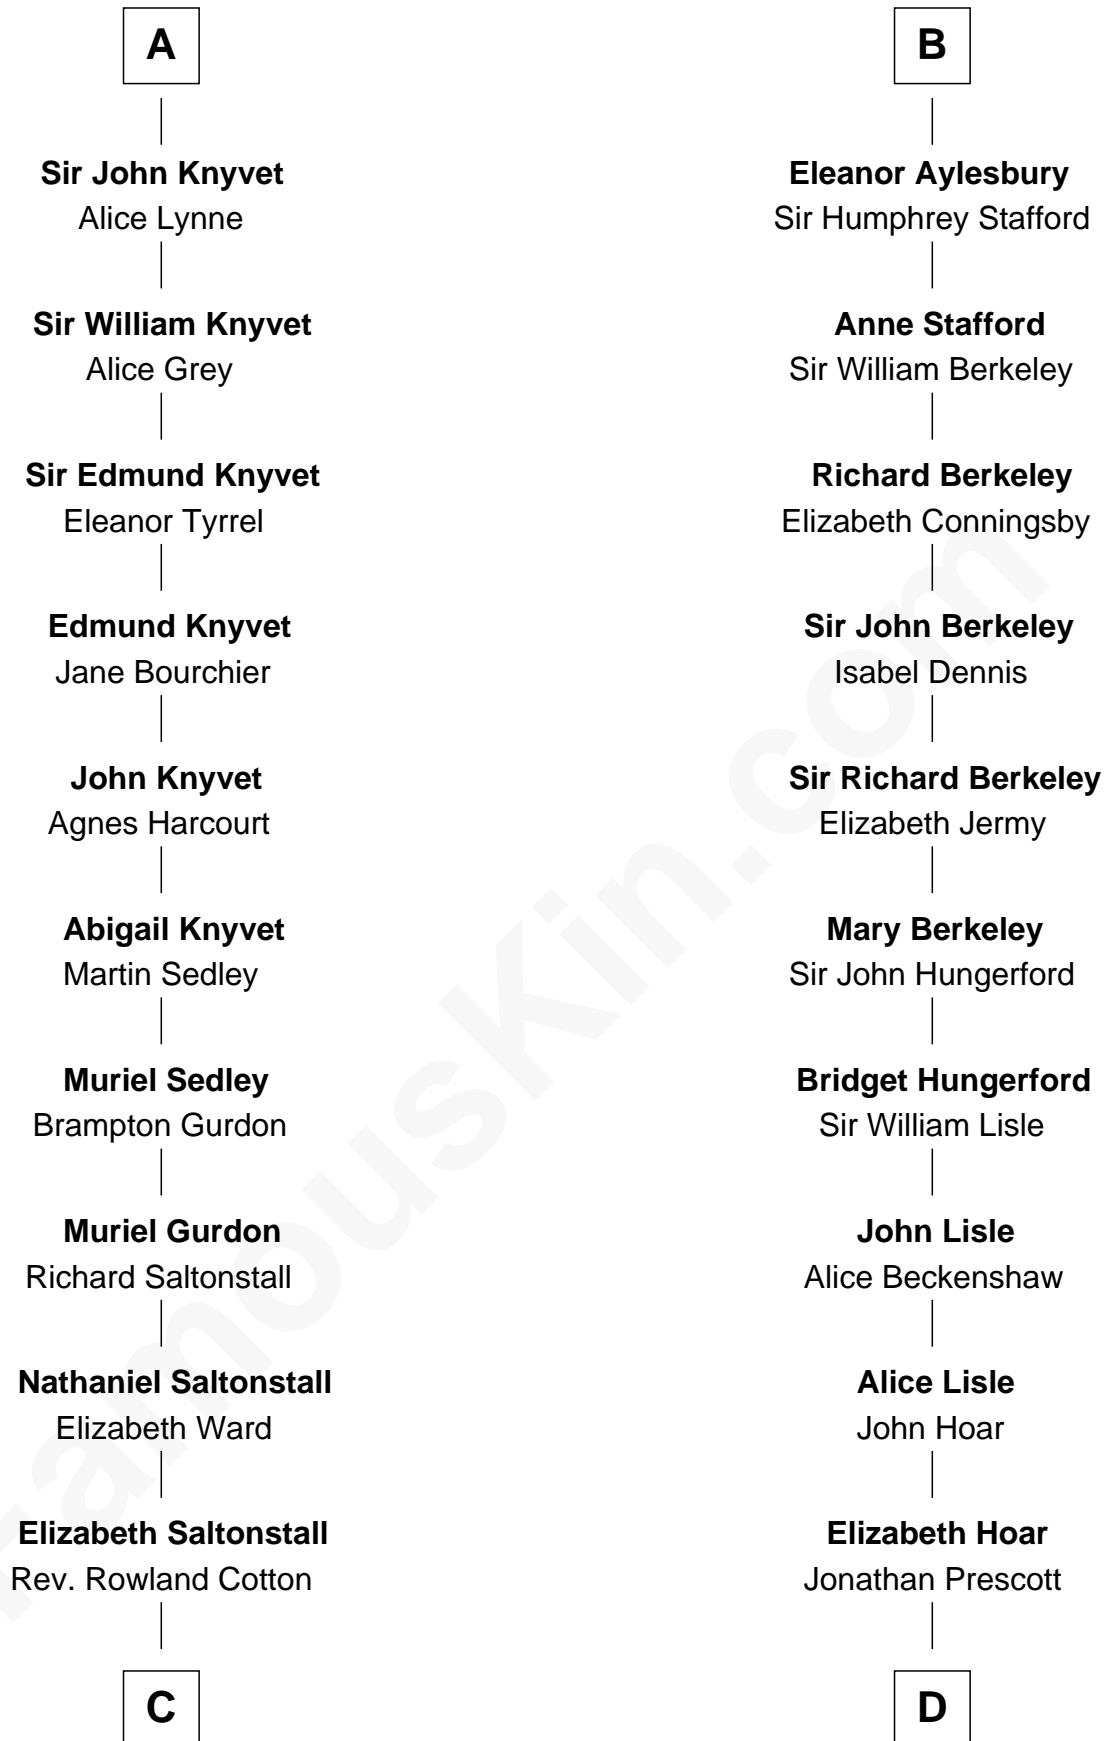

## Relationship Chart of

### Horace Gray

*U.S. Supreme Court Justice*

19th cousin 2 times removed of

**Samuel Prescott**

*Completed Paul Revere's Midnight Ride*

**C**

**Joanna Cotton**  
Rev. John Brown

**Elizabeth Brown**  
John Chipman

**Elizabeth Chipman**  
William Gray

**Horace Gray**  
Harriet Upham

**Horace Gray**  
*U.S. Supreme Court Justice*

**D**

**Dr. Jonathan Prescott**  
Rebecca Bulkeley

**Dr. Abel Prescott**  
Abigail Brigham

**Samuel Prescott**  
*Completed Paul Revere's Ride*