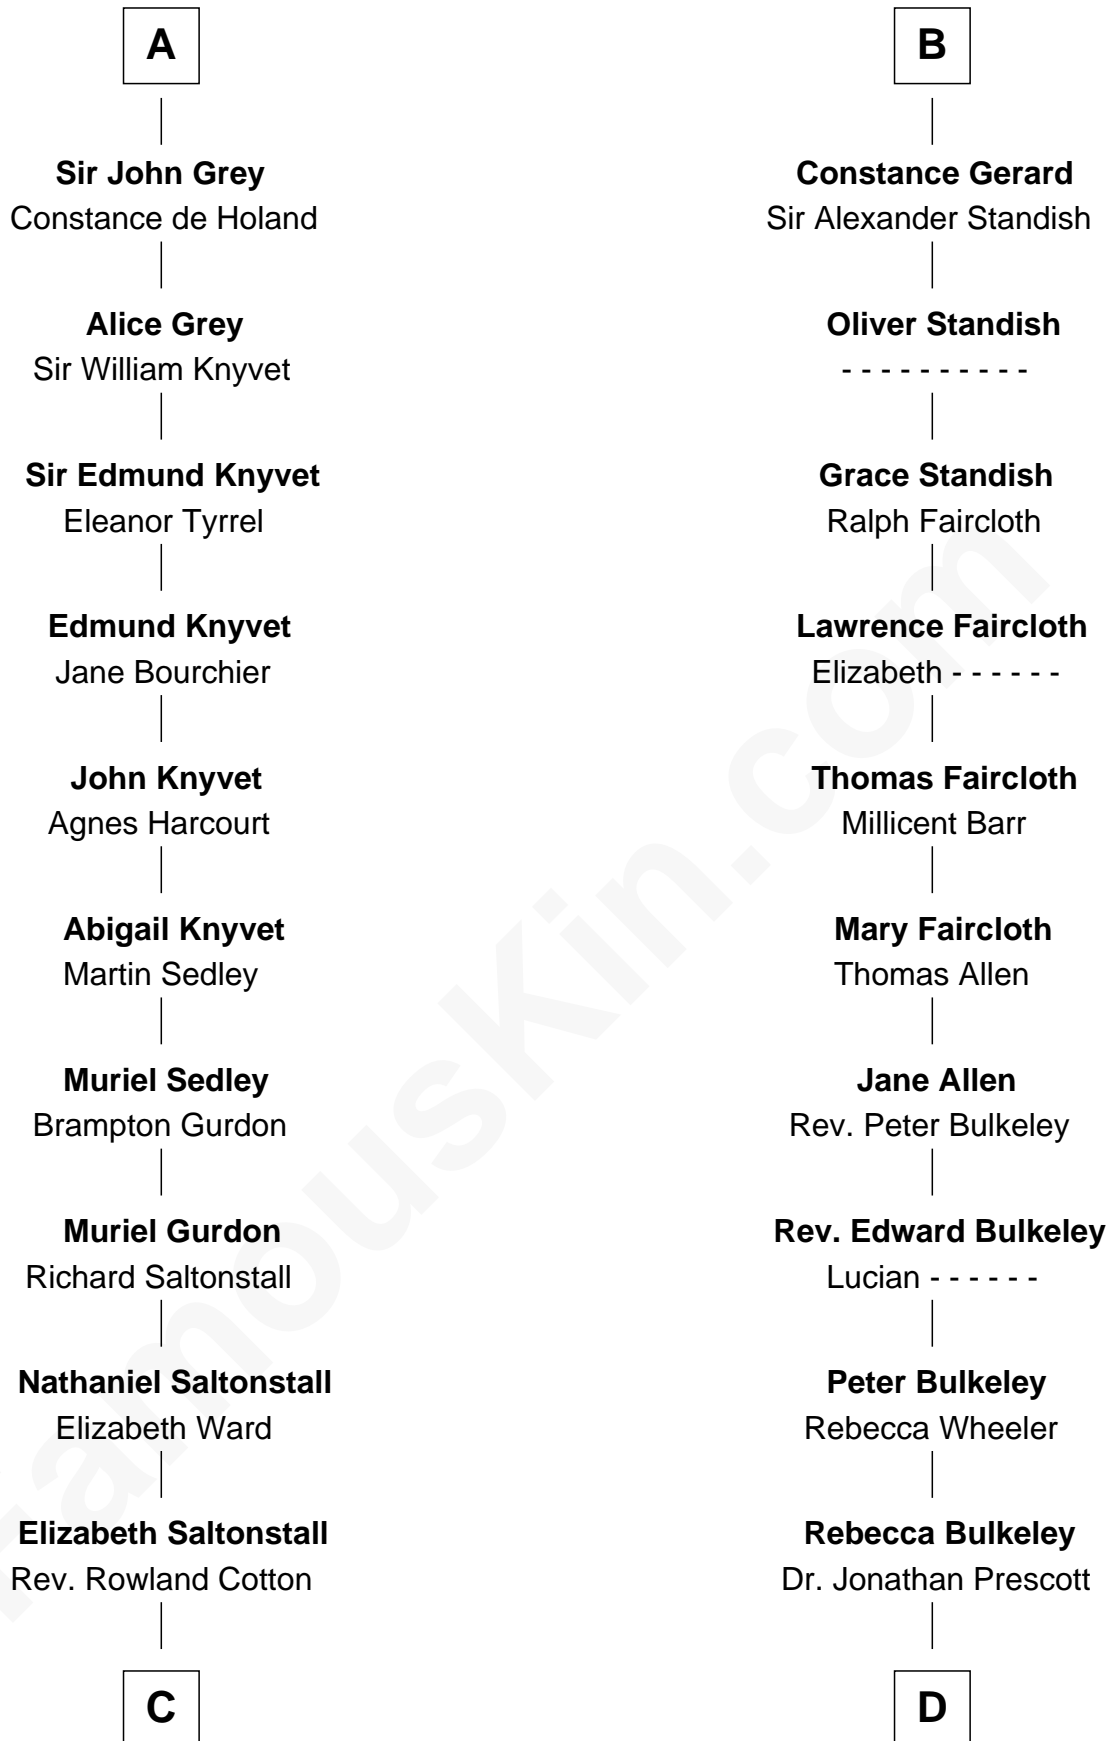

## Relationship Chart of

### Horace Gray

*U.S. Supreme Court Justice*

18th cousin 3 times removed of

### Samuel Prescott

*Completed Paul Revere's Midnight Ride*

**William I, King of Scotland**

----- Avenal

**C**

**Joanna Cotton**  
Rev. John Brown

**Elizabeth Brown**  
John Chipman

**Elizabeth Chipman**  
William Gray

**Horace Gray**  
Harriet Upham

**Horace Gray**  
*U.S. Supreme Court Justice*

**D**

**Dr. Abel Prescott**  
Abigail Brigham

**Samuel Prescott**  
*Completed Paul Revere's Ride*

FamousKin.com