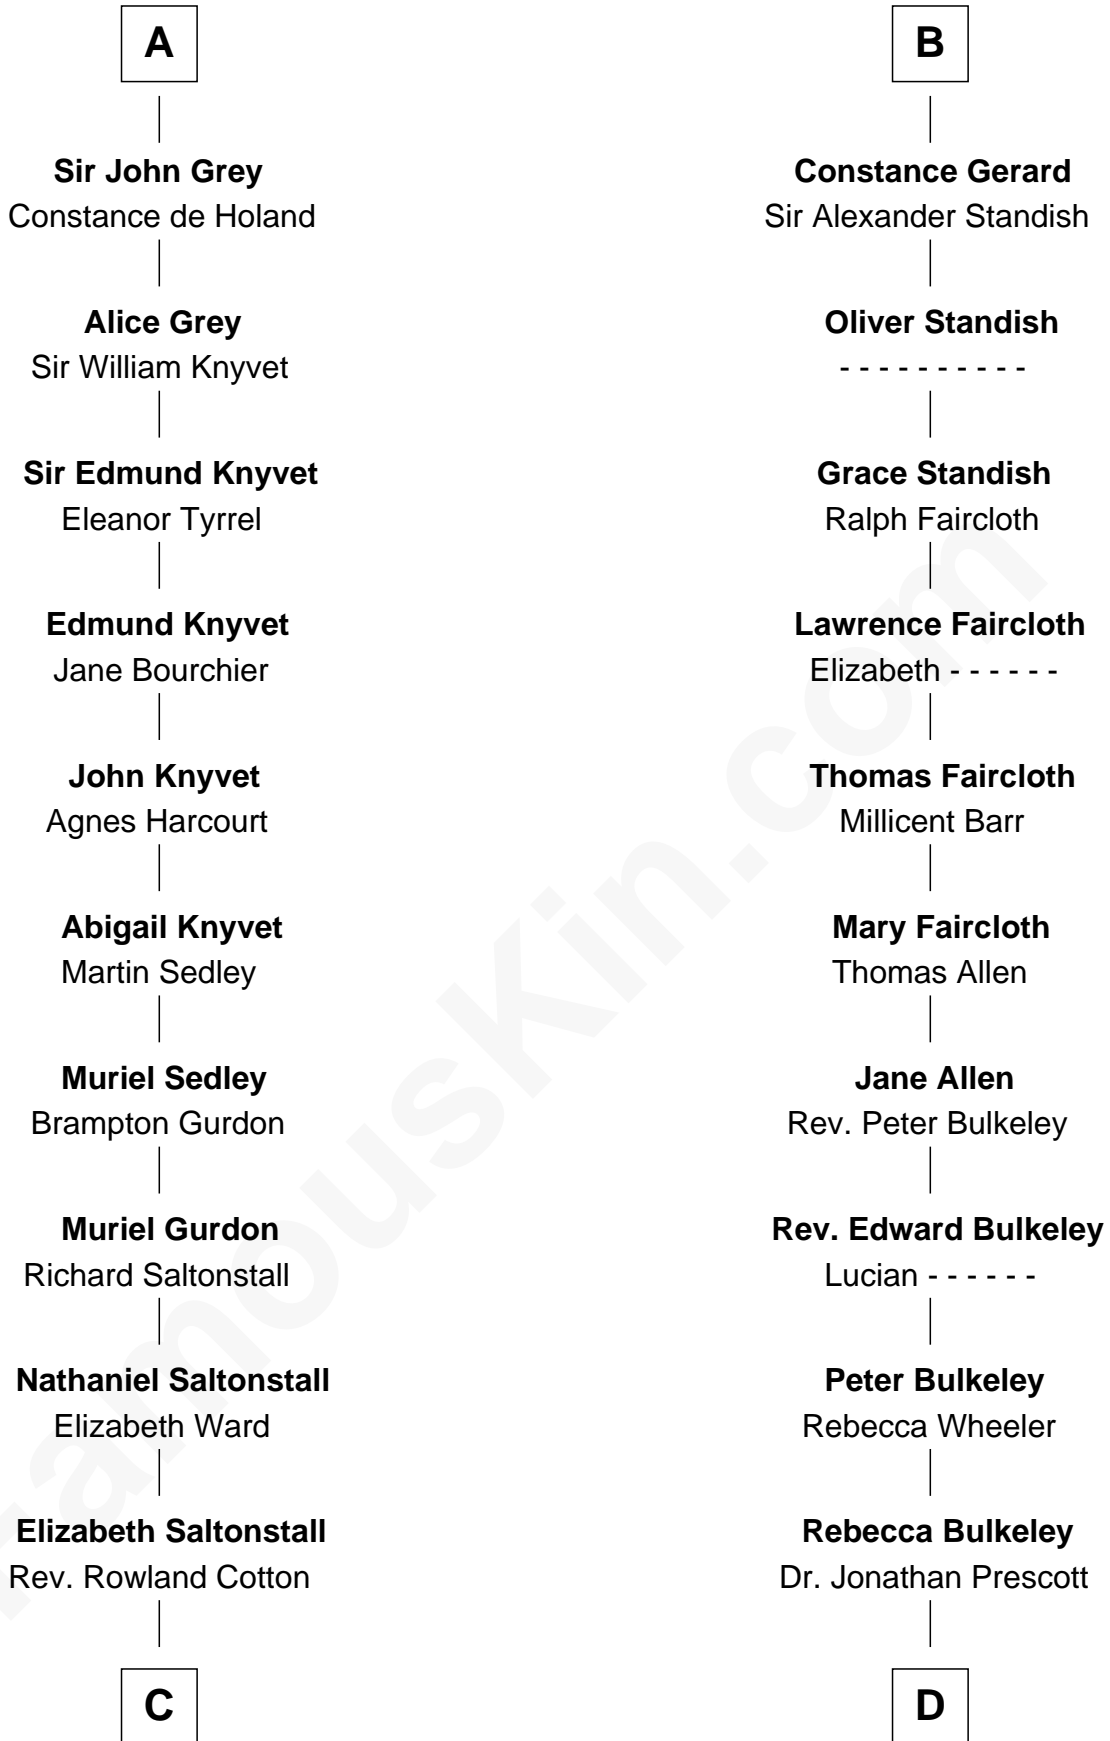

FamousKin.com

Relationship Chart of

Horace Gray

U.S. Supreme Court Justice

18th cousin 3 times removed of

Samuel Prescott

Completed Paul Revere's Midnight Ride

C

Joanna Cotton
Rev. John Brown

Elizabeth Brown
John Chipman

Elizabeth Chipman
William Gray

Horace Gray
Harriet Upham

Horace Gray
U.S. Supreme Court Justice

D

Dr. Abel Prescott
Abigail Brigham

Samuel Prescott
Completed Paul Revere's Ride