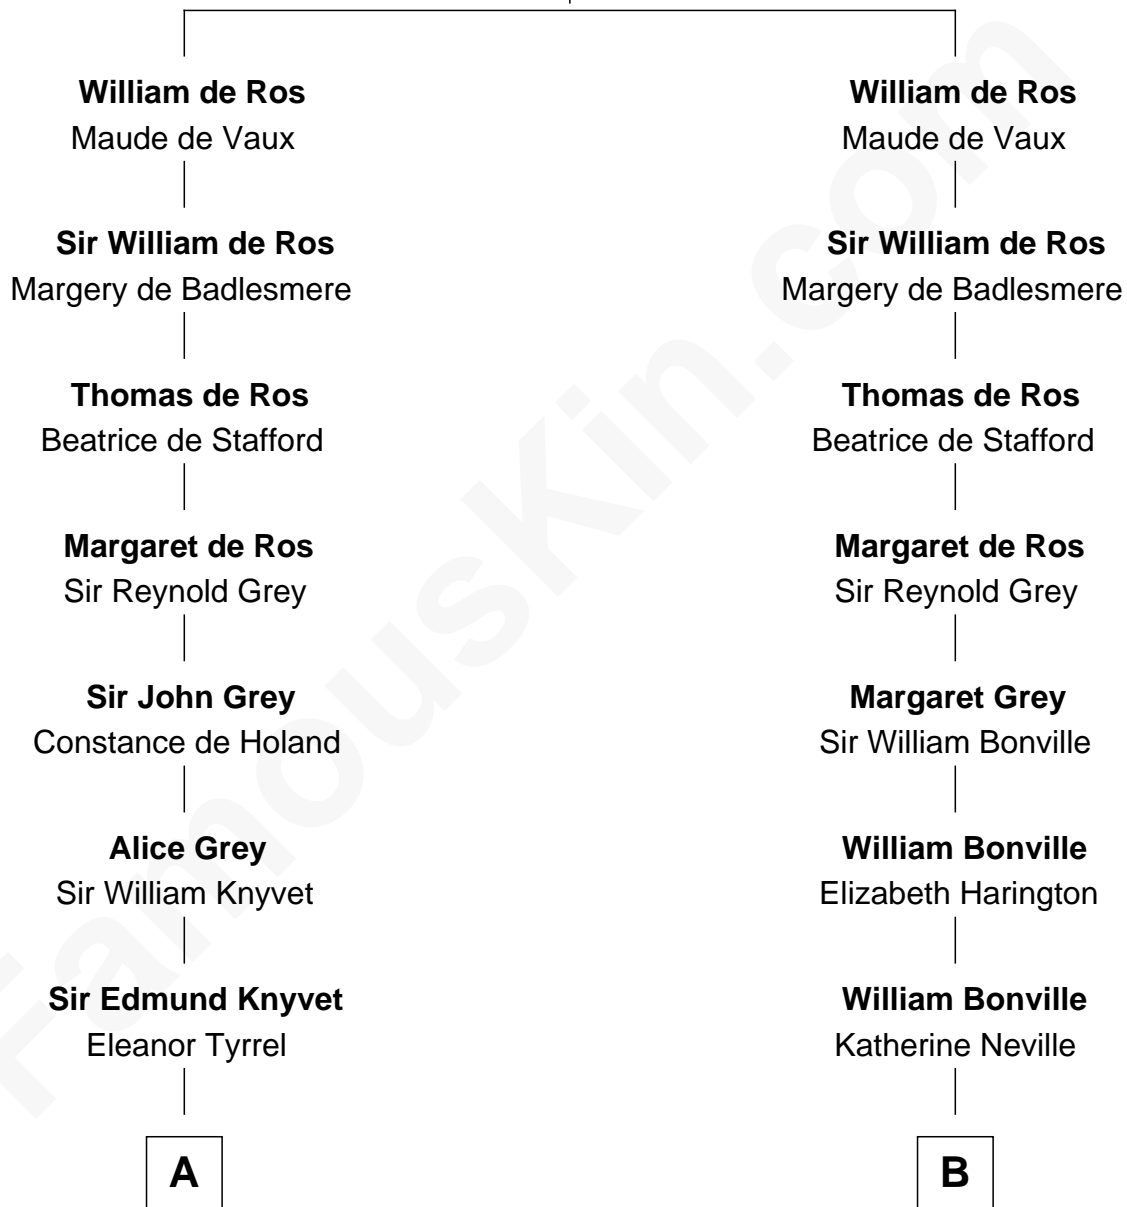

## Relationship Chart of

### Horace Gray

*U.S. Supreme Court Justice*

18th cousin 1 time removed of

### Milton Bradley

*Founder, Milton Bradley Company*

**Sir Robert de Ros**

Isabel de Aubeney

**C**

**Horace Gray**  
Harriet Upham

**Horace Gray**  
*U.S. Supreme Court Justice*

**D**