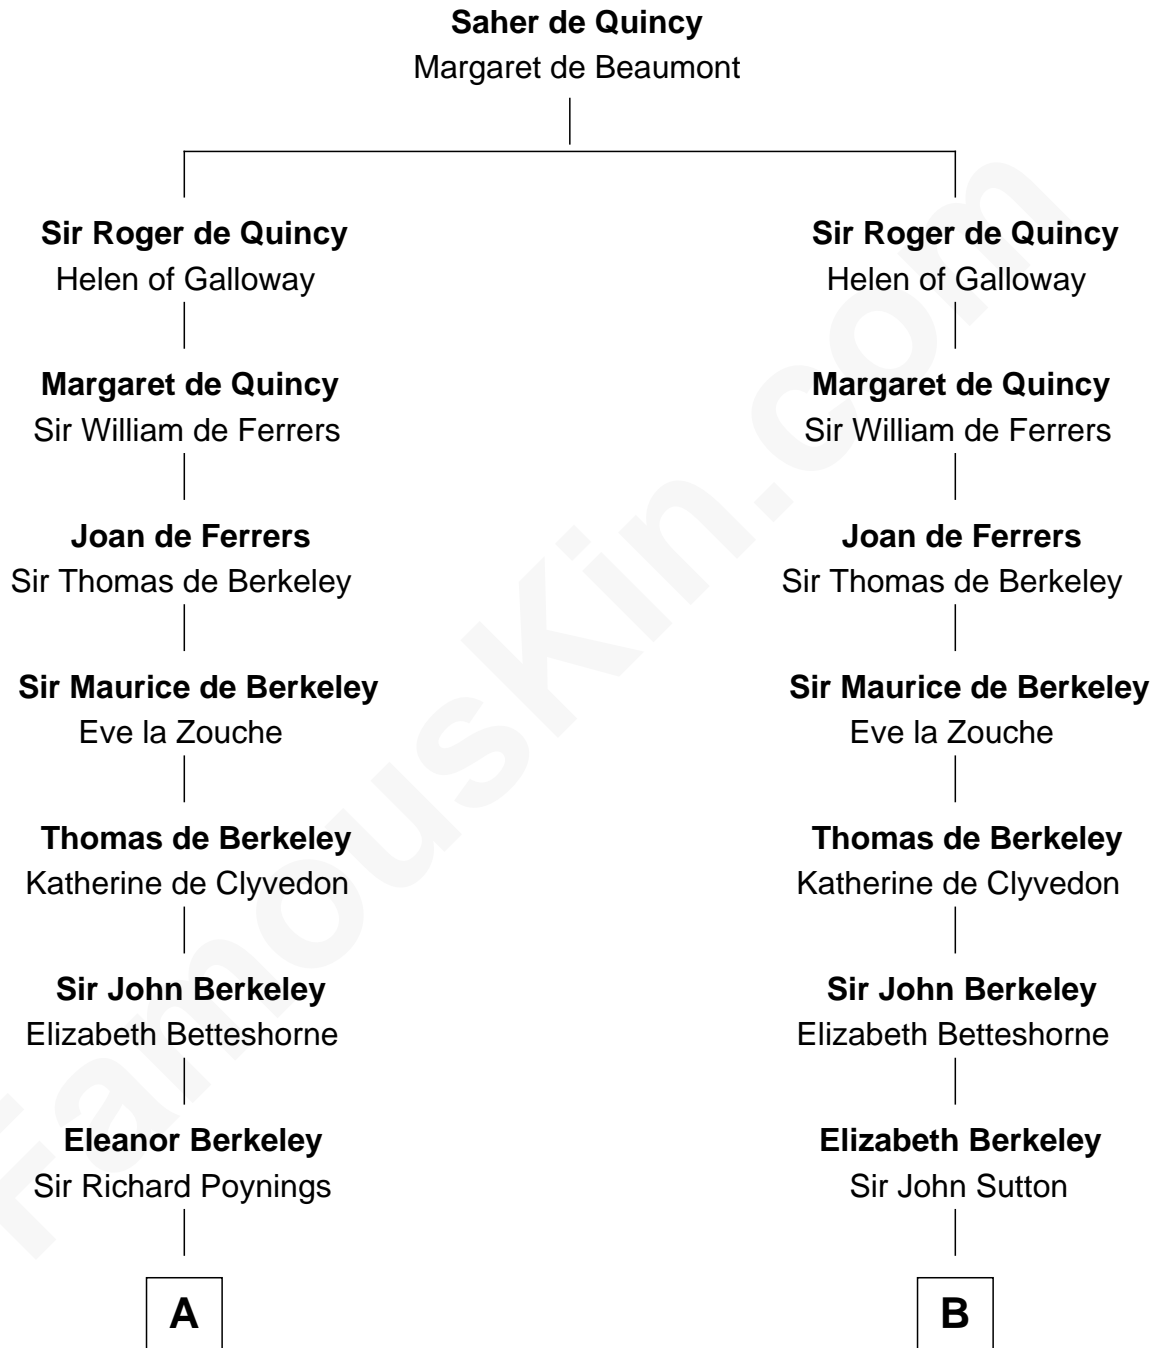

FamousKin.com

Relationship Chart of

Horace Gray

U.S. Supreme Court Justice

20th cousin 1 time removed of

Milton Bradley

Founder, Milton Bradley Company

C