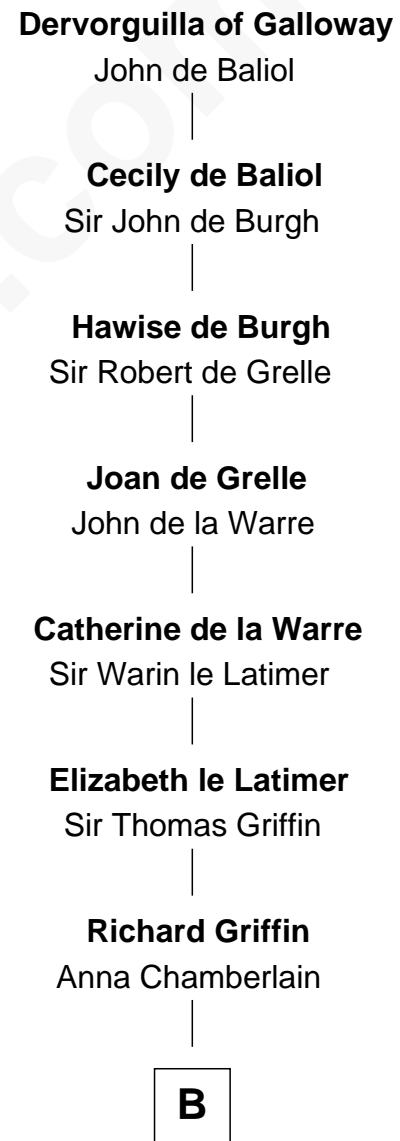

# FamousKin.com Relationship Chart of

**Horace Gray**

*U.S. Supreme Court Justice*

21st cousin of

**J.P. Morgan**

*American Banker and Art Collector*

**Alan of Galloway**

*with wife  
Helen de l'Isle*

*with wife  
Margaret of Huntingdon*

**C**

**Joanna Cotton**  
Rev. John Brown

**Elizabeth Brown**  
John Chipman

**Elizabeth Chipman**  
William Gray

**Horace Gray**  
Harriet Upham

**Horace Gray**  
*U.S. Supreme Court Justice*