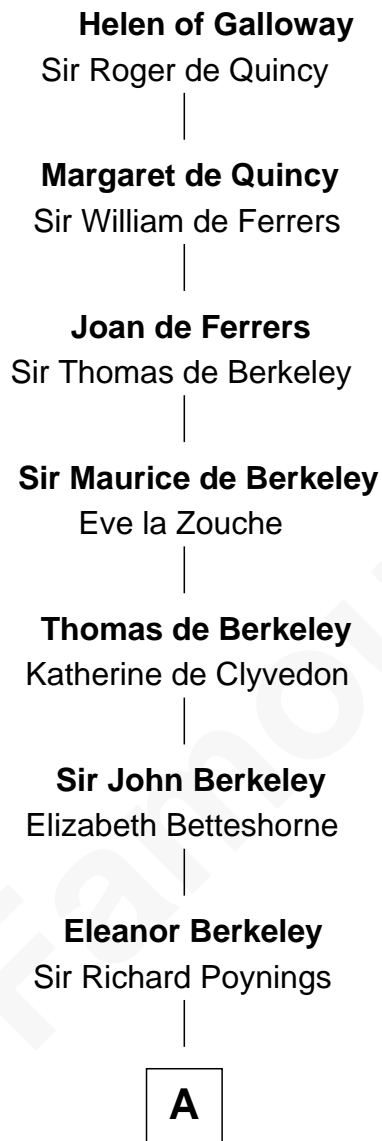

# FamousKin.com Relationship Chart of

**Horace Gray**

*U.S. Supreme Court Justice*

21st cousin of

**J.P. Morgan**

*American Banker and Art Collector*

**Alan of Galloway**

*with wife  
Helen de l'Isle*

*with wife  
Margaret of Huntingdon*

**C**

**Joanna Cotton**  
Rev. John Brown

**Elizabeth Brown**  
John Chipman

**Elizabeth Chipman**  
William Gray

**Horace Gray**  
Harriet Upham

**Horace Gray**  
*U.S. Supreme Court Justice*

**D**

**Lynde Lord**  
Lois Sheldon

**Lynde Lord**  
Mary Lyman

**Mary Sheldon Lord**  
John Pierpont

**Juliet Pierpont**  
Junius Spencer Morgan

**J.P. Morgan**  
*American Banker and Art Collector*