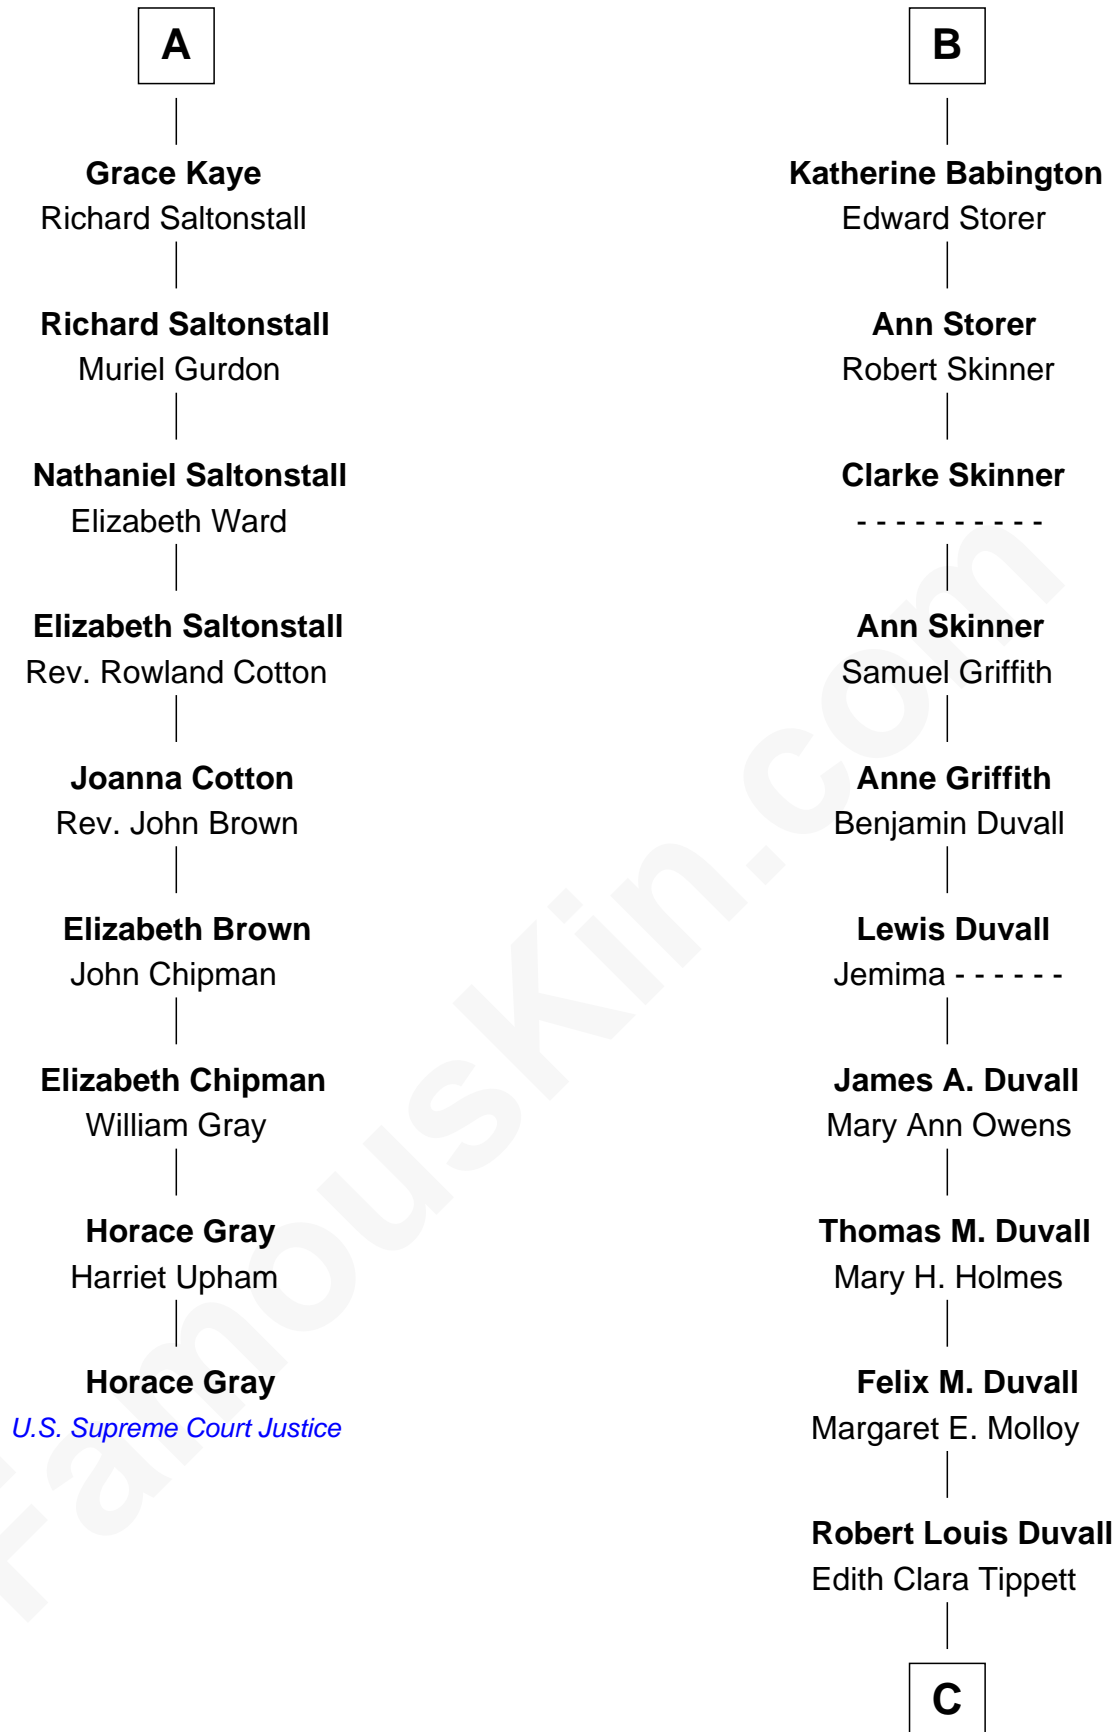

## Relationship Chart of

### Horace Gray

*U.S. Supreme Court Justice*

15th cousin 4 times removed of

**John Dye**

*TV and Movie Actor - "Touched by an Angel"*

**C**

**John Louis Duvall**  
Irene Maree McMillen

**Lynn Maree Duvall**  
Jim C. Dye