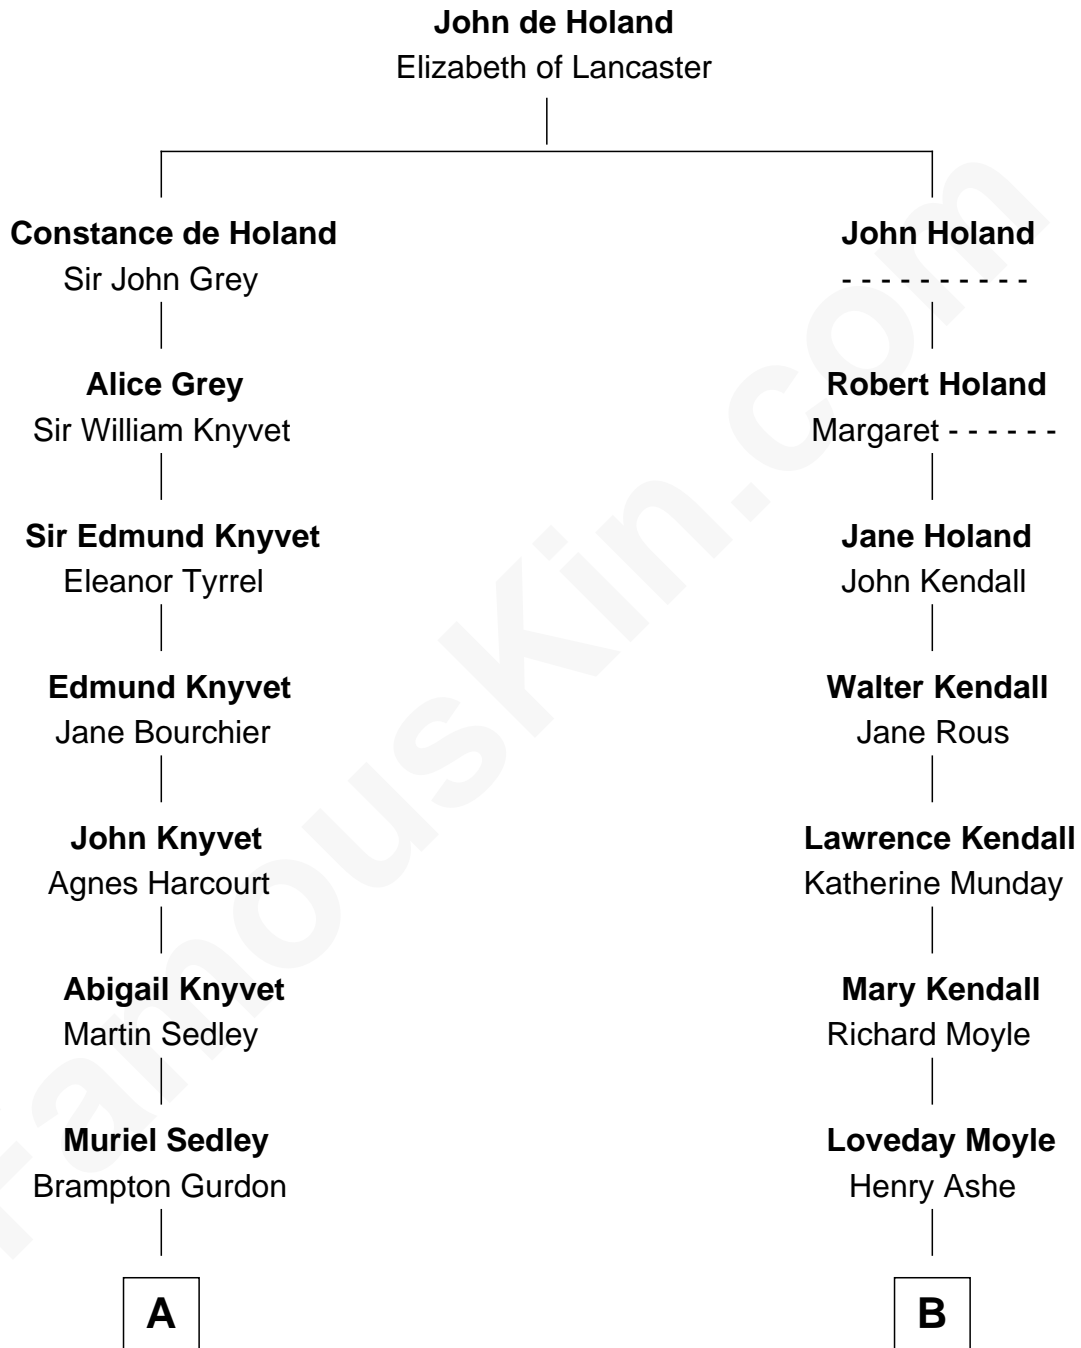

FamousKin.com

Relationship Chart of

Horace Gray

U.S. Supreme Court Justice

14th cousin 2 times removed of

Juliette Gordon Low

Founder of the Girl Scouts

A