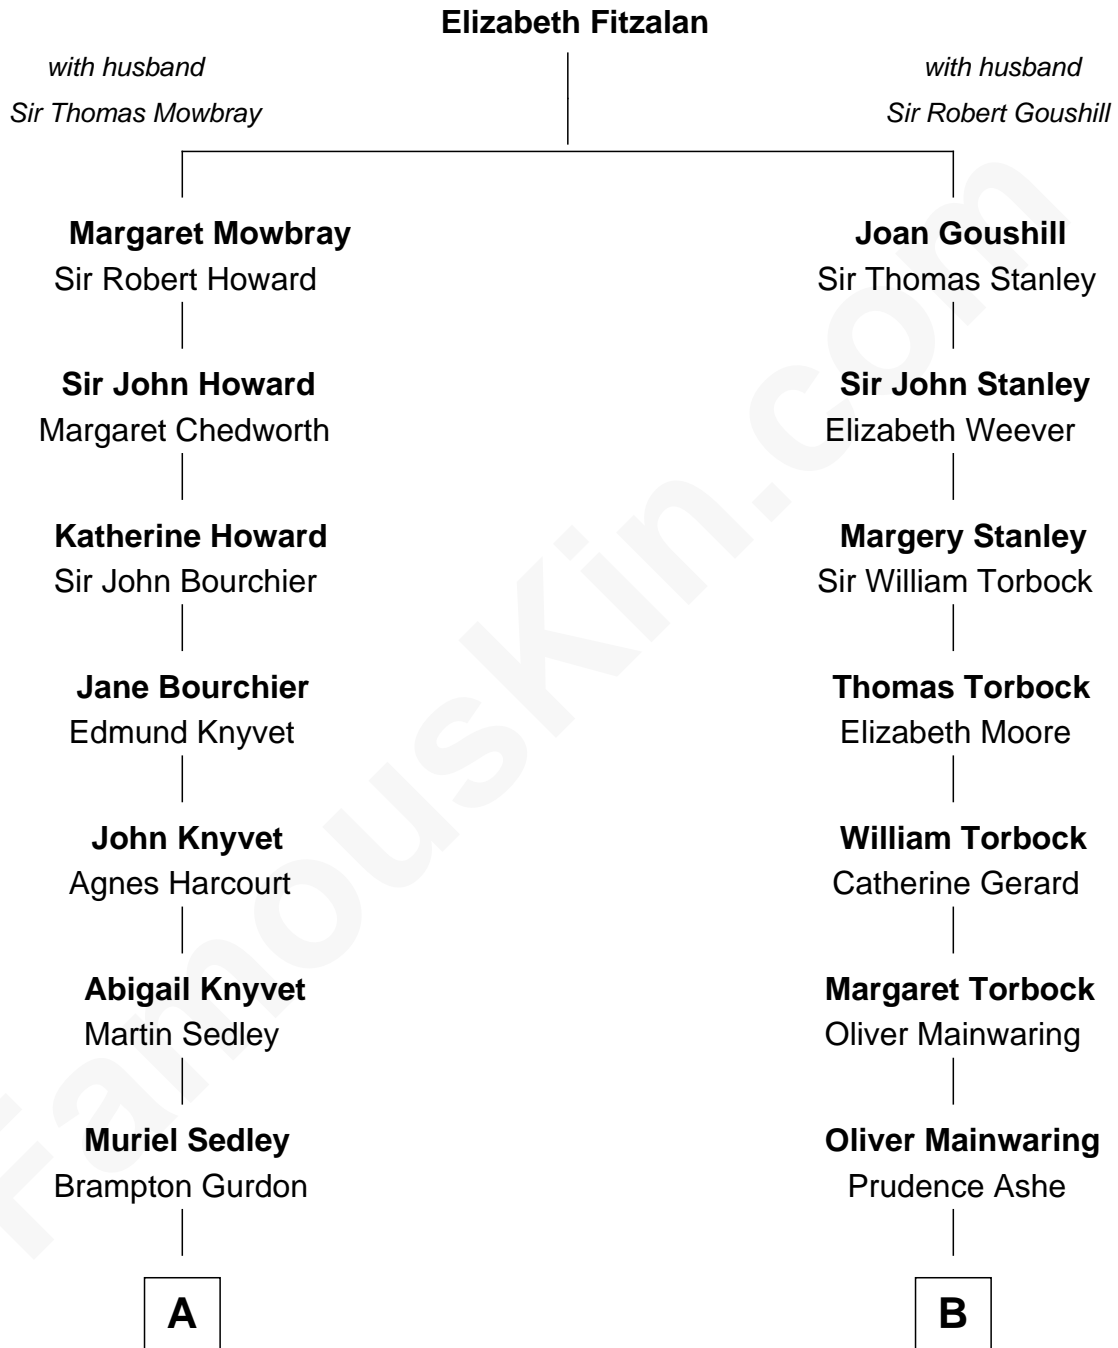

FamousKin.com

Relationship Chart of

Horace Gray

U.S. Supreme Court Justice

14th cousin 1 time removed of

Juliette Gordon Low

Founder of the Girl Scouts

A