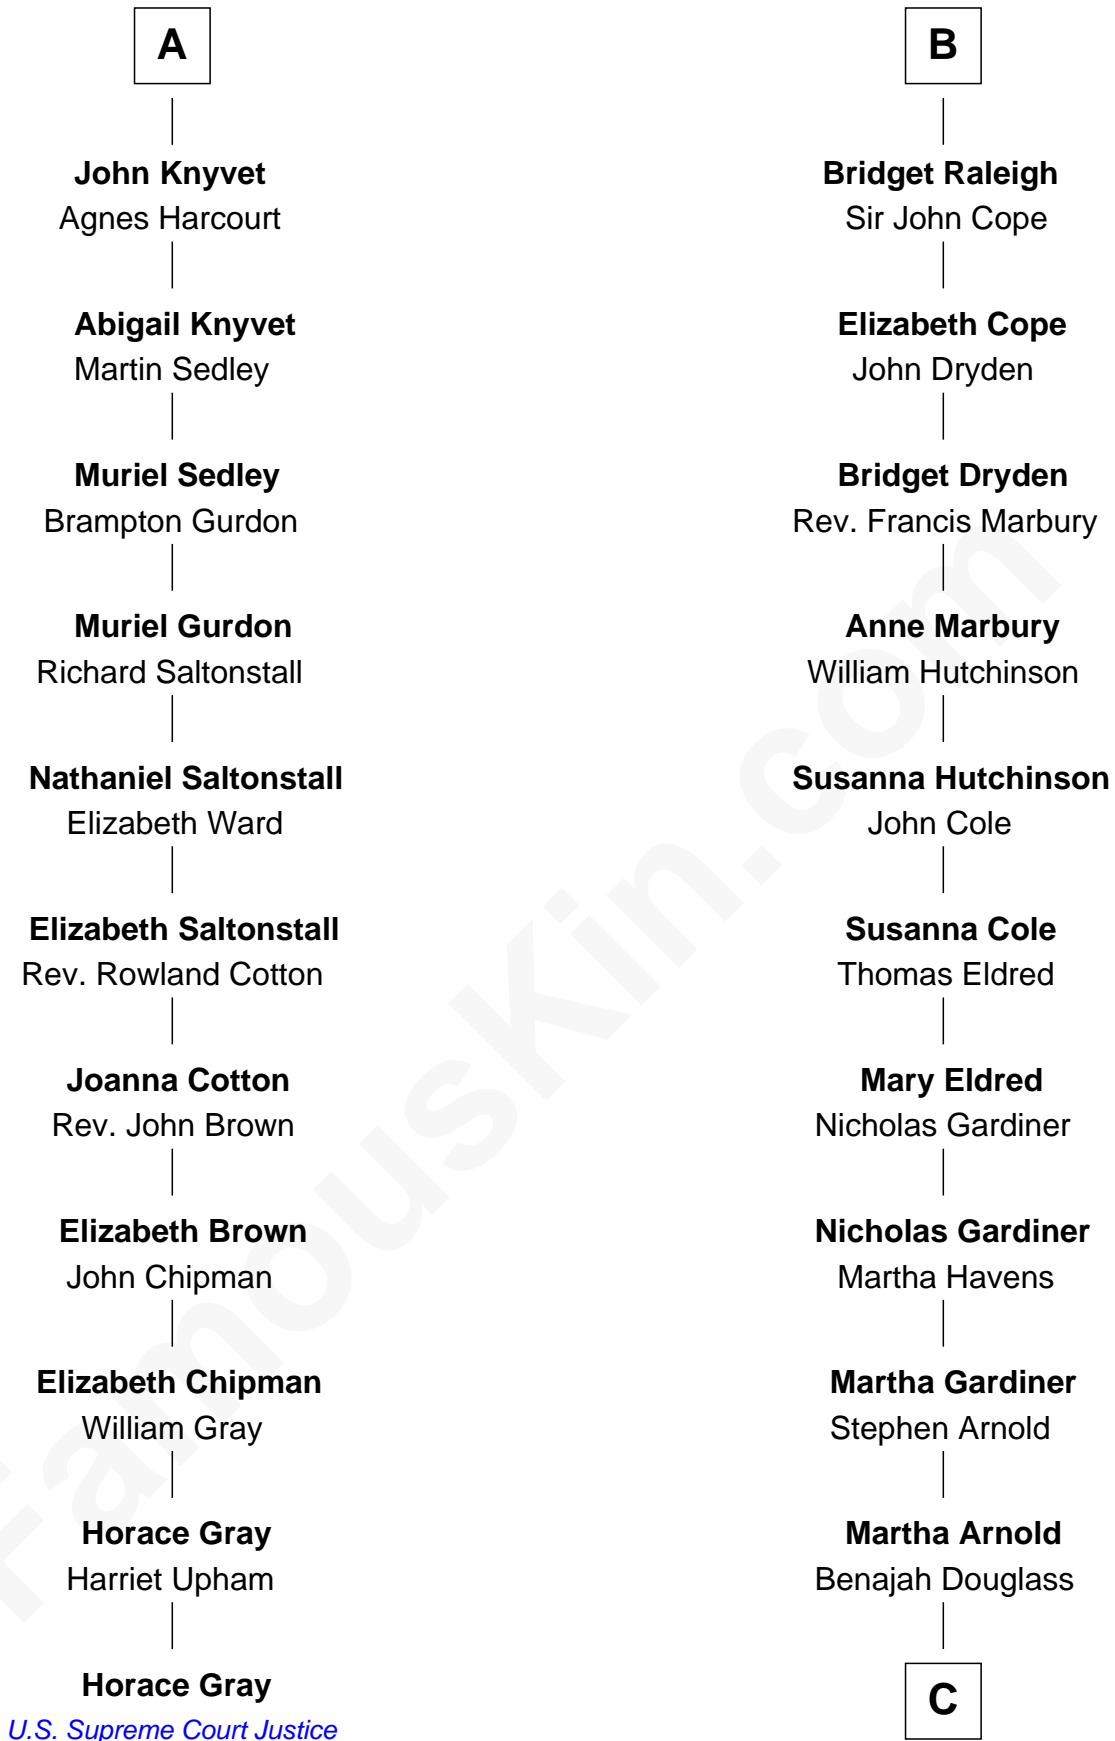

## Relationship Chart of

### Horace Gray

*U.S. Supreme Court Justice*

17th cousin 1 time removed of

### Stephen A. Douglas

*Participated in Lincoln-Douglas Debates*

**Edmund Fitzalan**

Alice de Warenne

**C**

Dr. Stephen Arnold Douglass

Sarah Fiske

Stephen A. Douglas