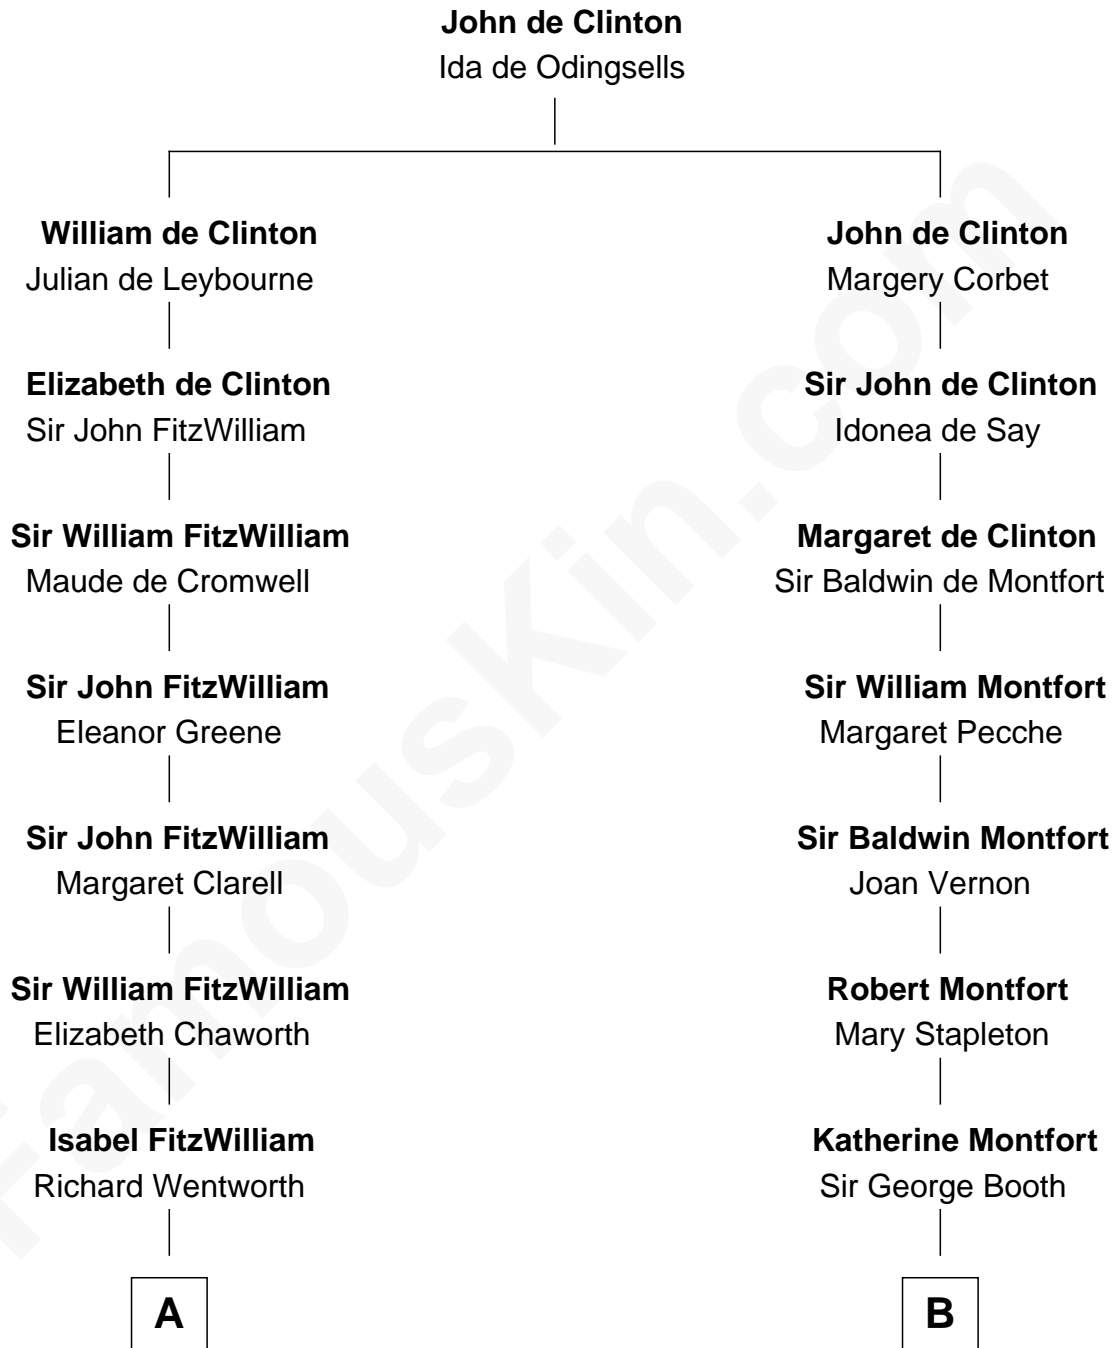

FamousKin.com

Relationship Chart of

Horace Gray

U.S. Supreme Court Justice

18th cousin 1 time removed of

Stephen A. Douglas

Participated in Lincoln-Douglas Debates

C

Elizabeth Chipman

William Gray

Horace Gray

Harriet Upham

Horace Gray

U.S. Supreme Court Justice

D

Sarah Fiske