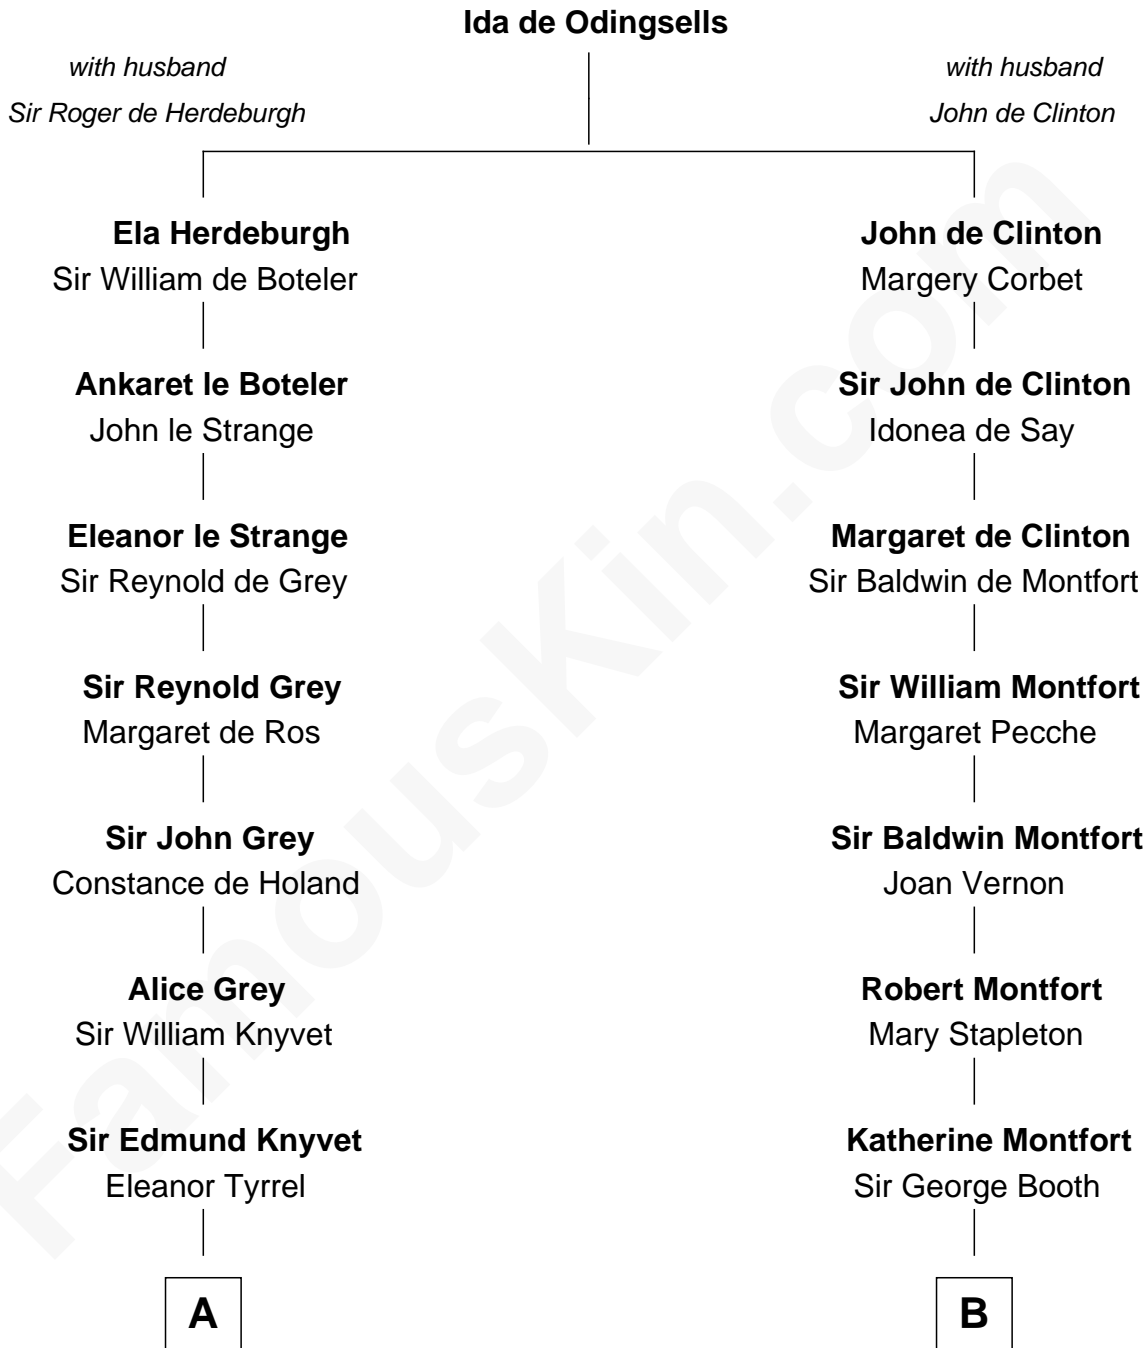

FamousKin.com Relationship Chart of

Horace Gray

U.S. Supreme Court Justice

18th cousin of

Stephen A. Douglas

Participated in Lincoln-Douglas Debates

C

Horace Gray
Harriet Upham

Horace Gray
U.S. Supreme Court Justice

D

Sarah Fiske
Dr. Stephen Arnold Douglass

Stephen A. Douglas
The Lincoln-Douglas Debates

FamousKin.com