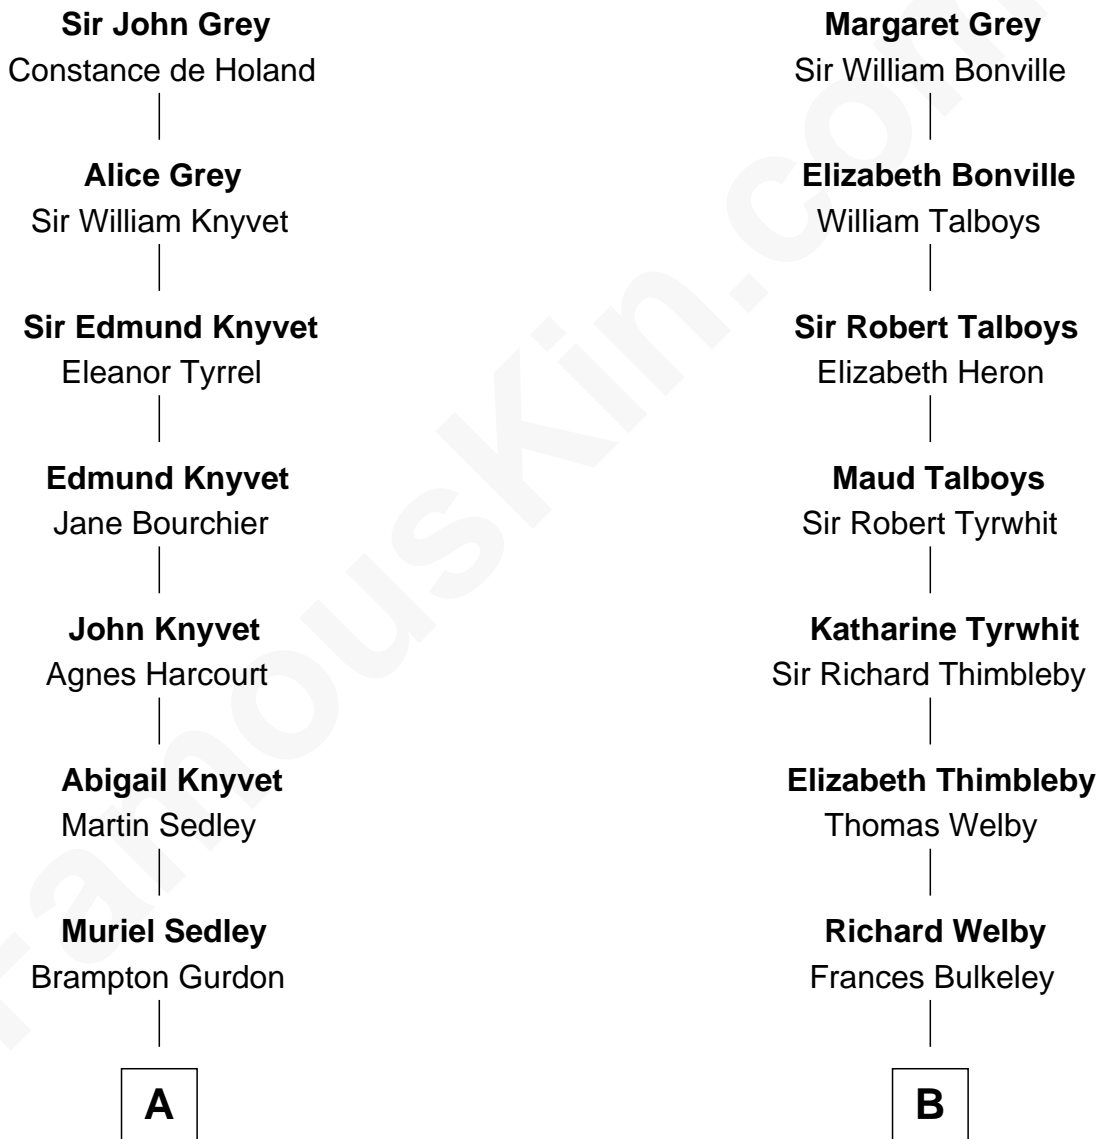

FamousKin.com Relationship Chart of

Horace Gray

U.S. Supreme Court Justice

14th cousin 2 times removed of

Katharine Hepburn

Movie Actress

Sir Reynold Grey

Margaret de Ros