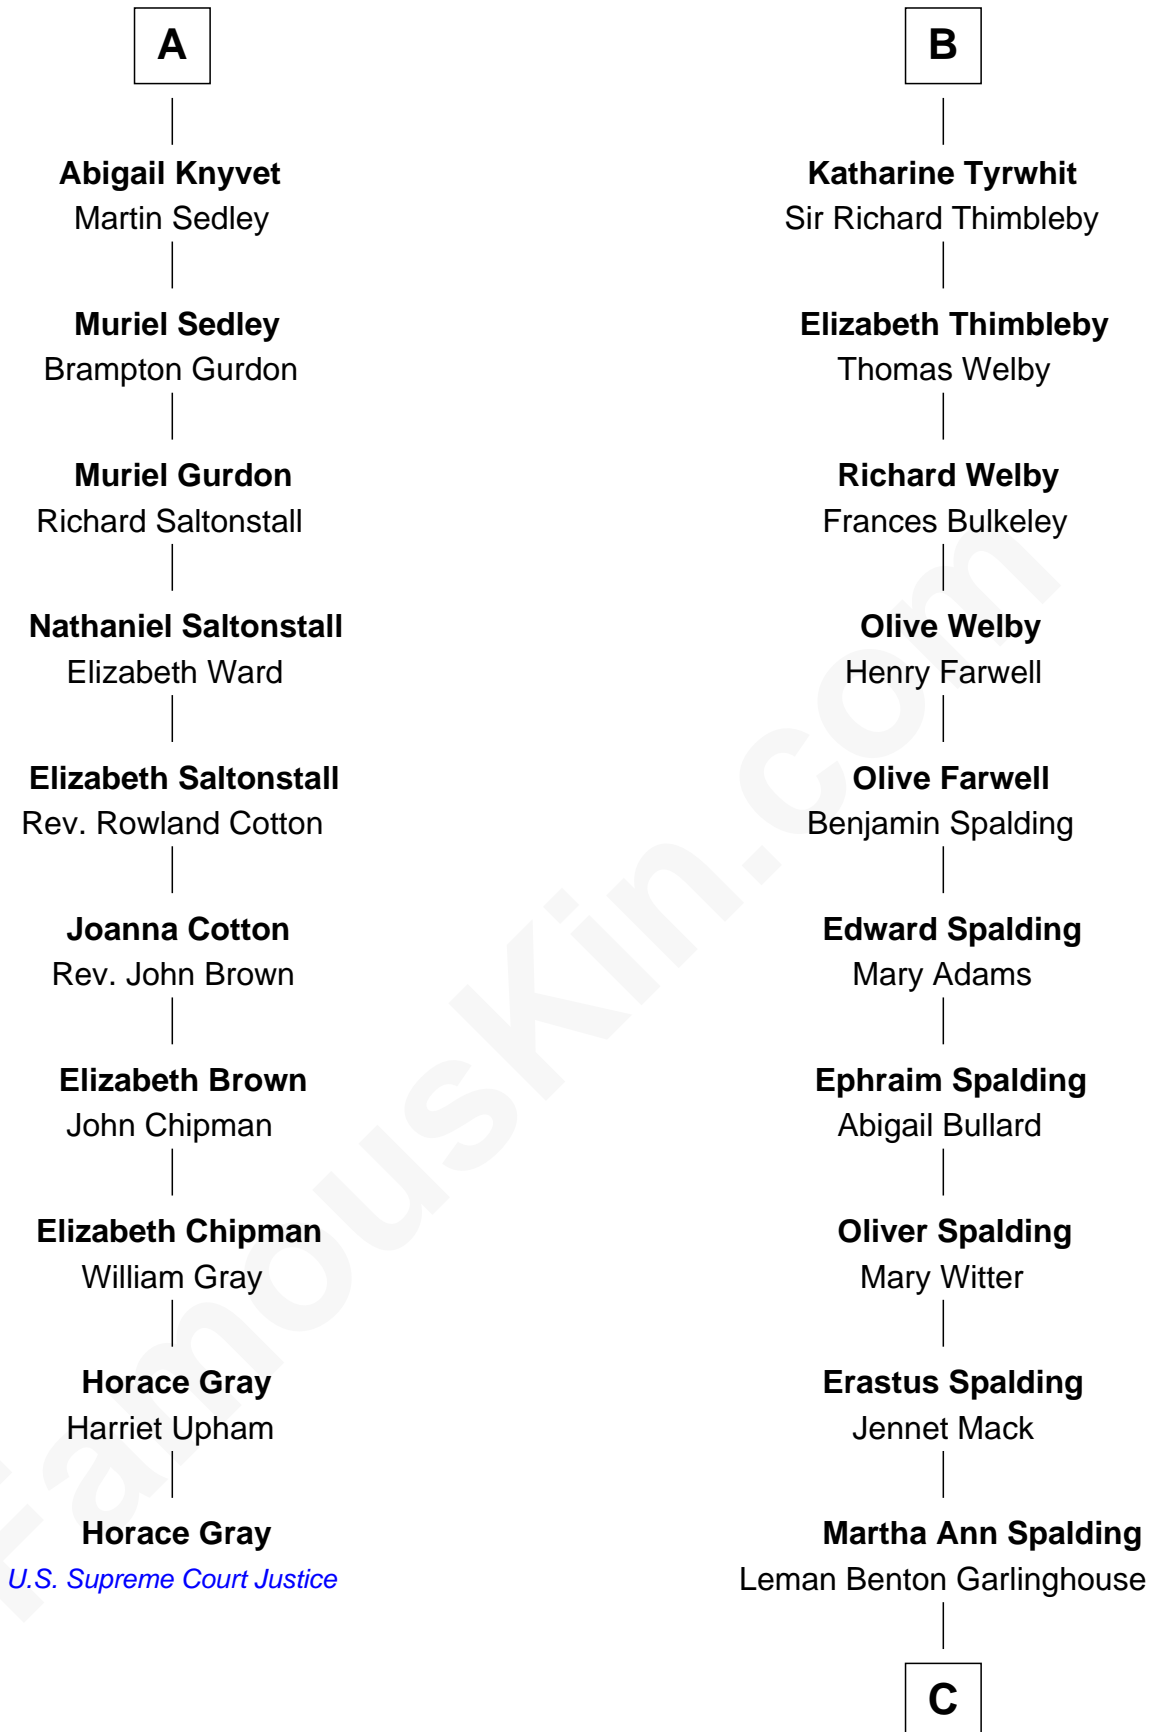

# FamousKin.com Relationship Chart of

**Horace Gray**

*U.S. Supreme Court Justice*

16th cousin 3 times removed of

**Katharine Hepburn**

*Movie Actress*

**Sir Robert de Holland**

Maude la Zouche

C

**Caroline Garlinghouse**  
Alfred Augustus Houghton

**Katharine Martha Houghton**  
Thomas Norval Hepburn

**Katharine Hepburn**  
*Movie Actress*

FamousKin.com