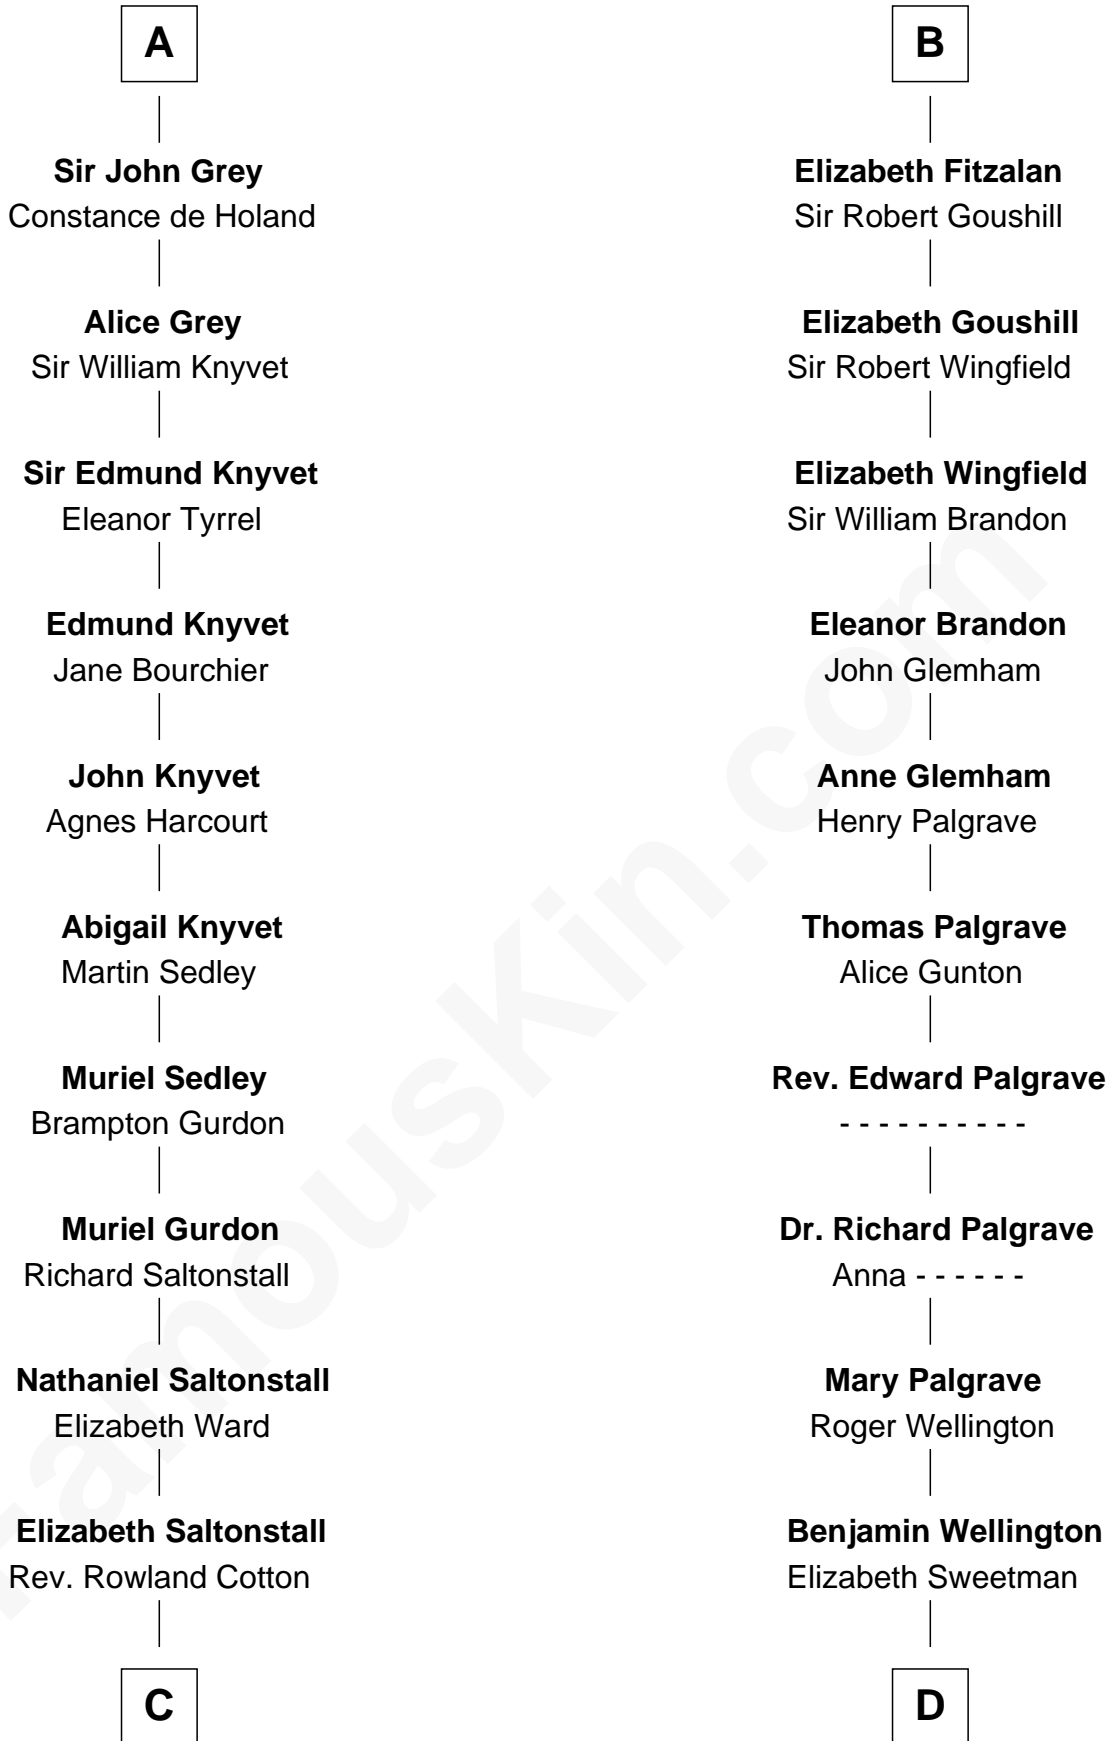

## Relationship Chart of

### Horace Gray

*U.S. Supreme Court Justice*

18th cousin 3 times removed of

### Roger Sherman

*Signer of the Declaration of Independence*

**C**

**Joanna Cotton**  
Rev. John Brown

**Elizabeth Brown**  
John Chipman

**Elizabeth Chipman**  
William Gray

**Horace Gray**  
Harriet Upham

**Horace Gray**  
*U.S. Supreme Court Justice*

**D**

**Mehetable Wellington**  
William Sherman

**Roger Sherman**  
*Signer of Declaration of Independence*

FamousKin.com