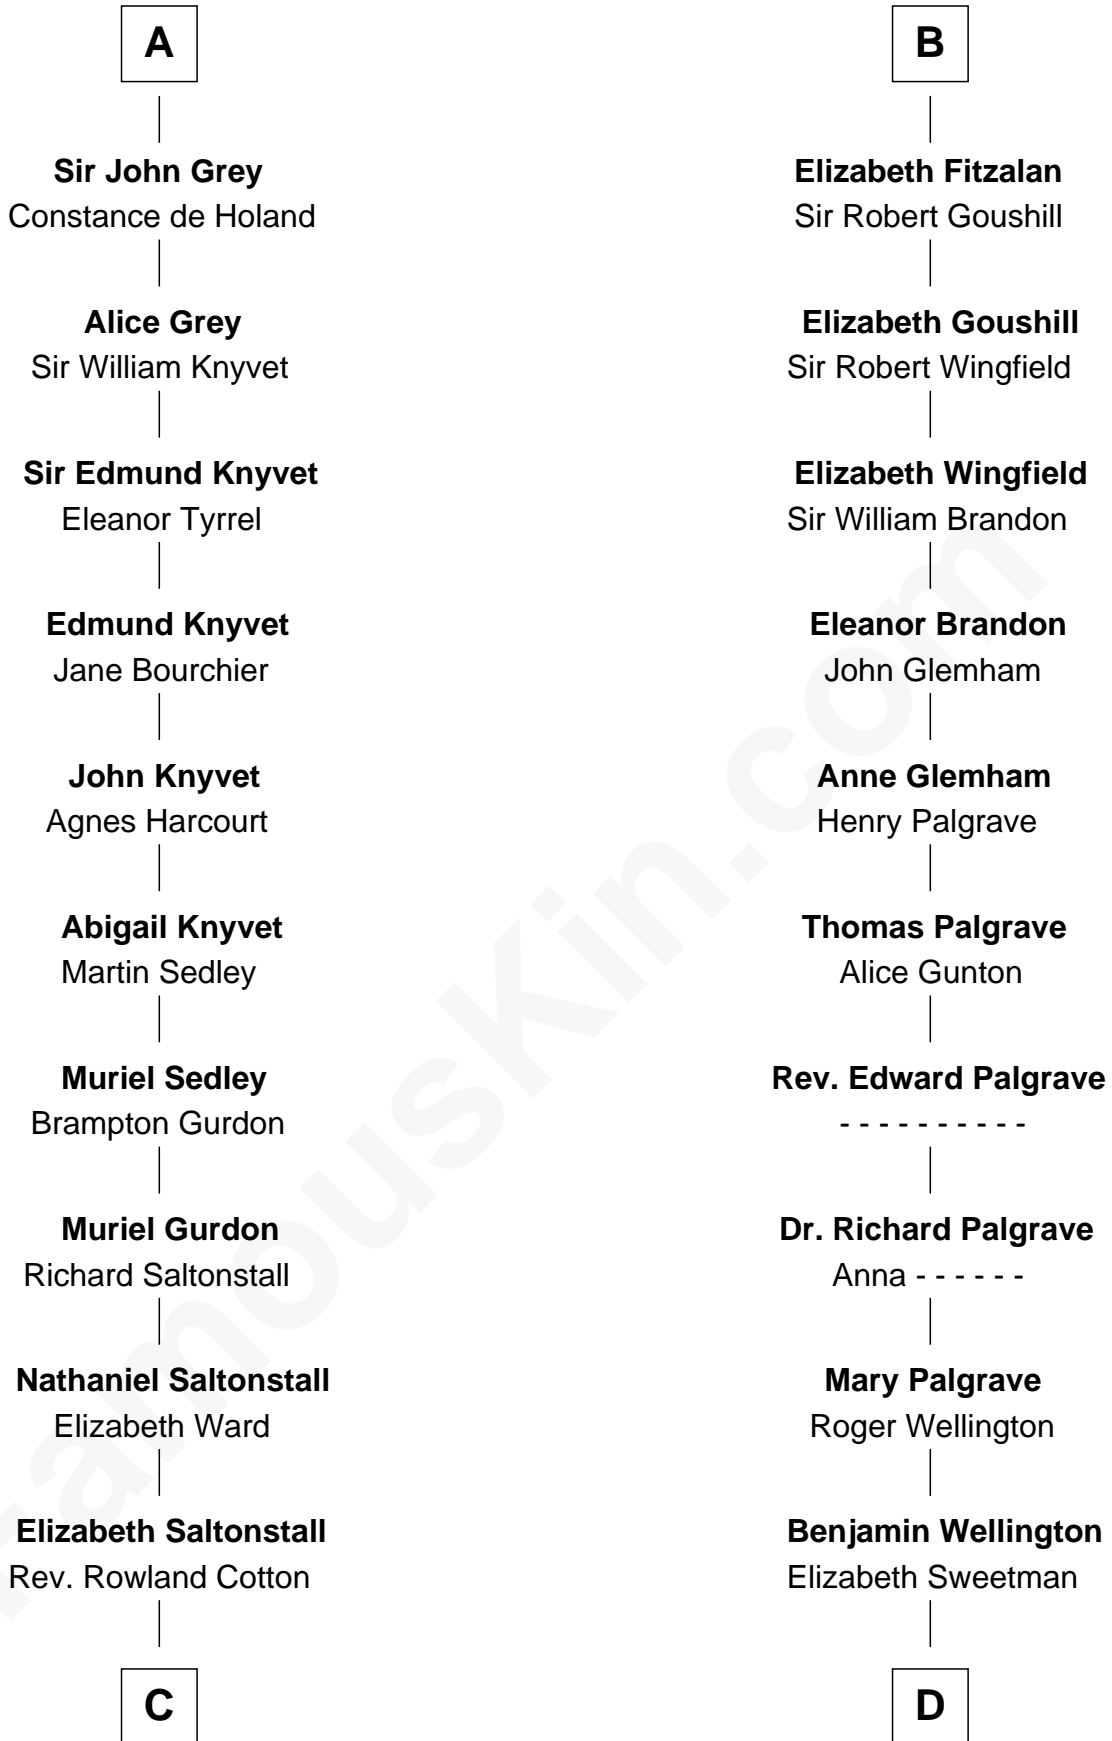

FamousKin.com

Relationship Chart of

Horace Gray

U.S. Supreme Court Justice

18th cousin 3 times removed of

Roger Sherman

Signer of the Declaration of Independence

C

Joanna Cotton
Rev. John Brown

Elizabeth Brown
John Chipman

Elizabeth Chipman
William Gray

Horace Gray
Harriet Upham

Horace Gray
U.S. Supreme Court Justice

D

Mehetable Wellington
William Sherman

Roger Sherman
Signer of Declaration of Independence