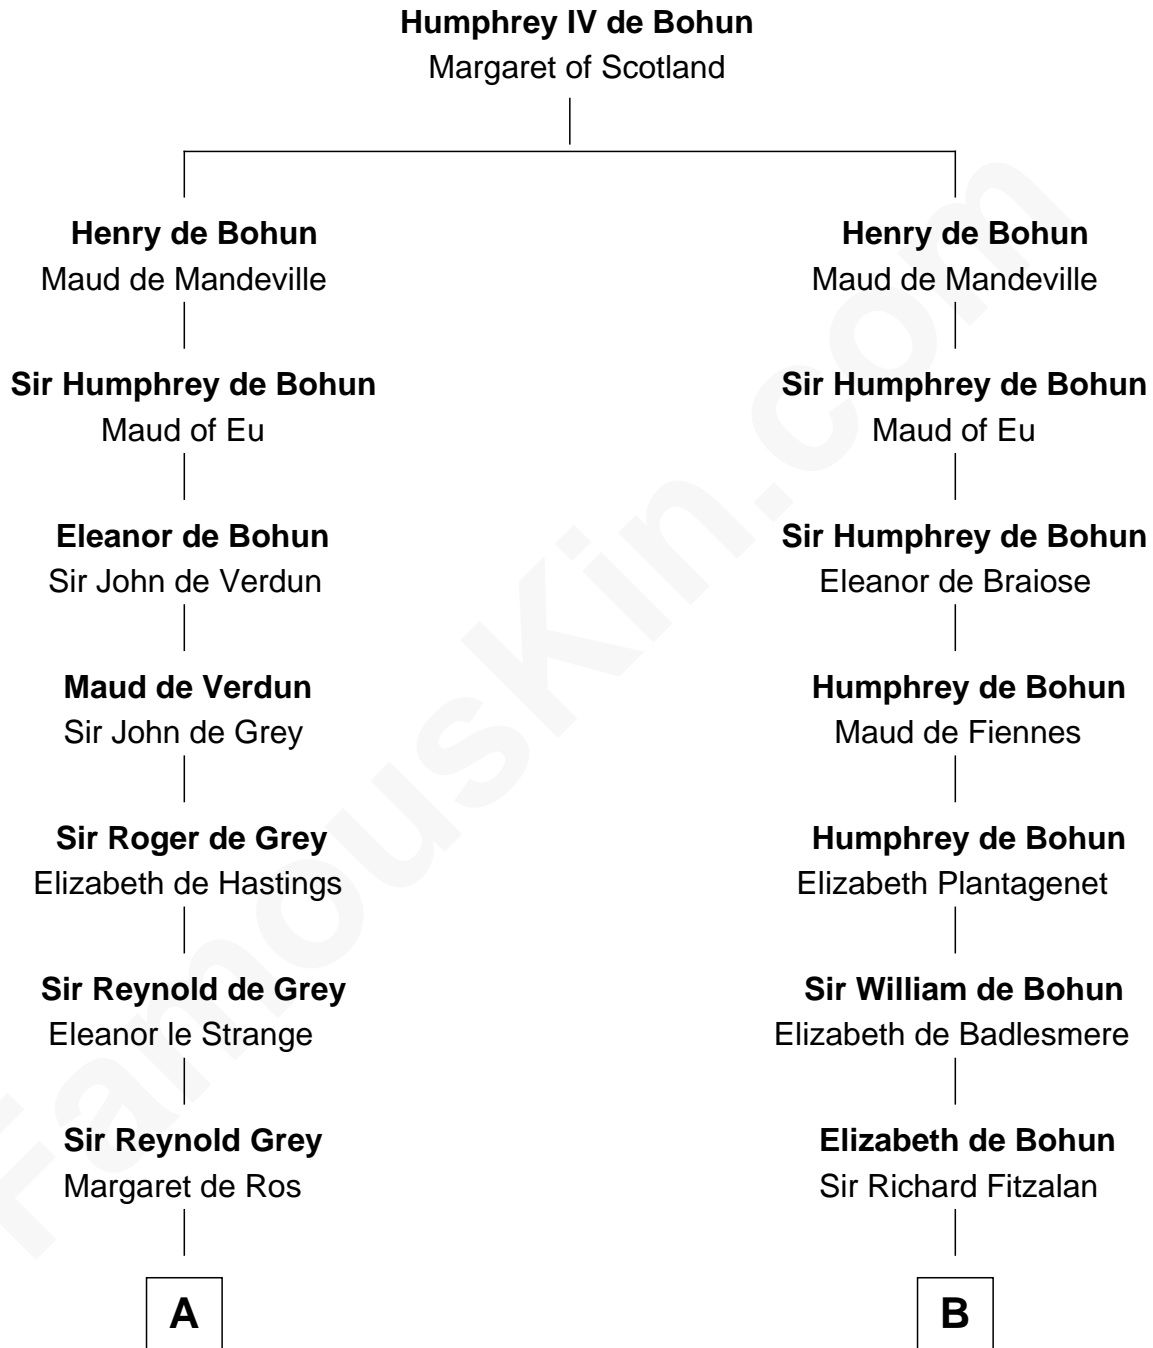

FamousKin.com

Relationship Chart of

Horace Gray

U.S. Supreme Court Justice

18th cousin 3 times removed of

Roger Sherman

Signer of the Declaration of Independence

C

Joanna Cotton
Rev. John Brown

Elizabeth Brown
John Chipman

Elizabeth Chipman
William Gray

Horace Gray
Harriet Upham

Horace Gray
U.S. Supreme Court Justice

D

Mehetable Wellington
William Sherman

Roger Sherman
Signer of Declaration of Independence