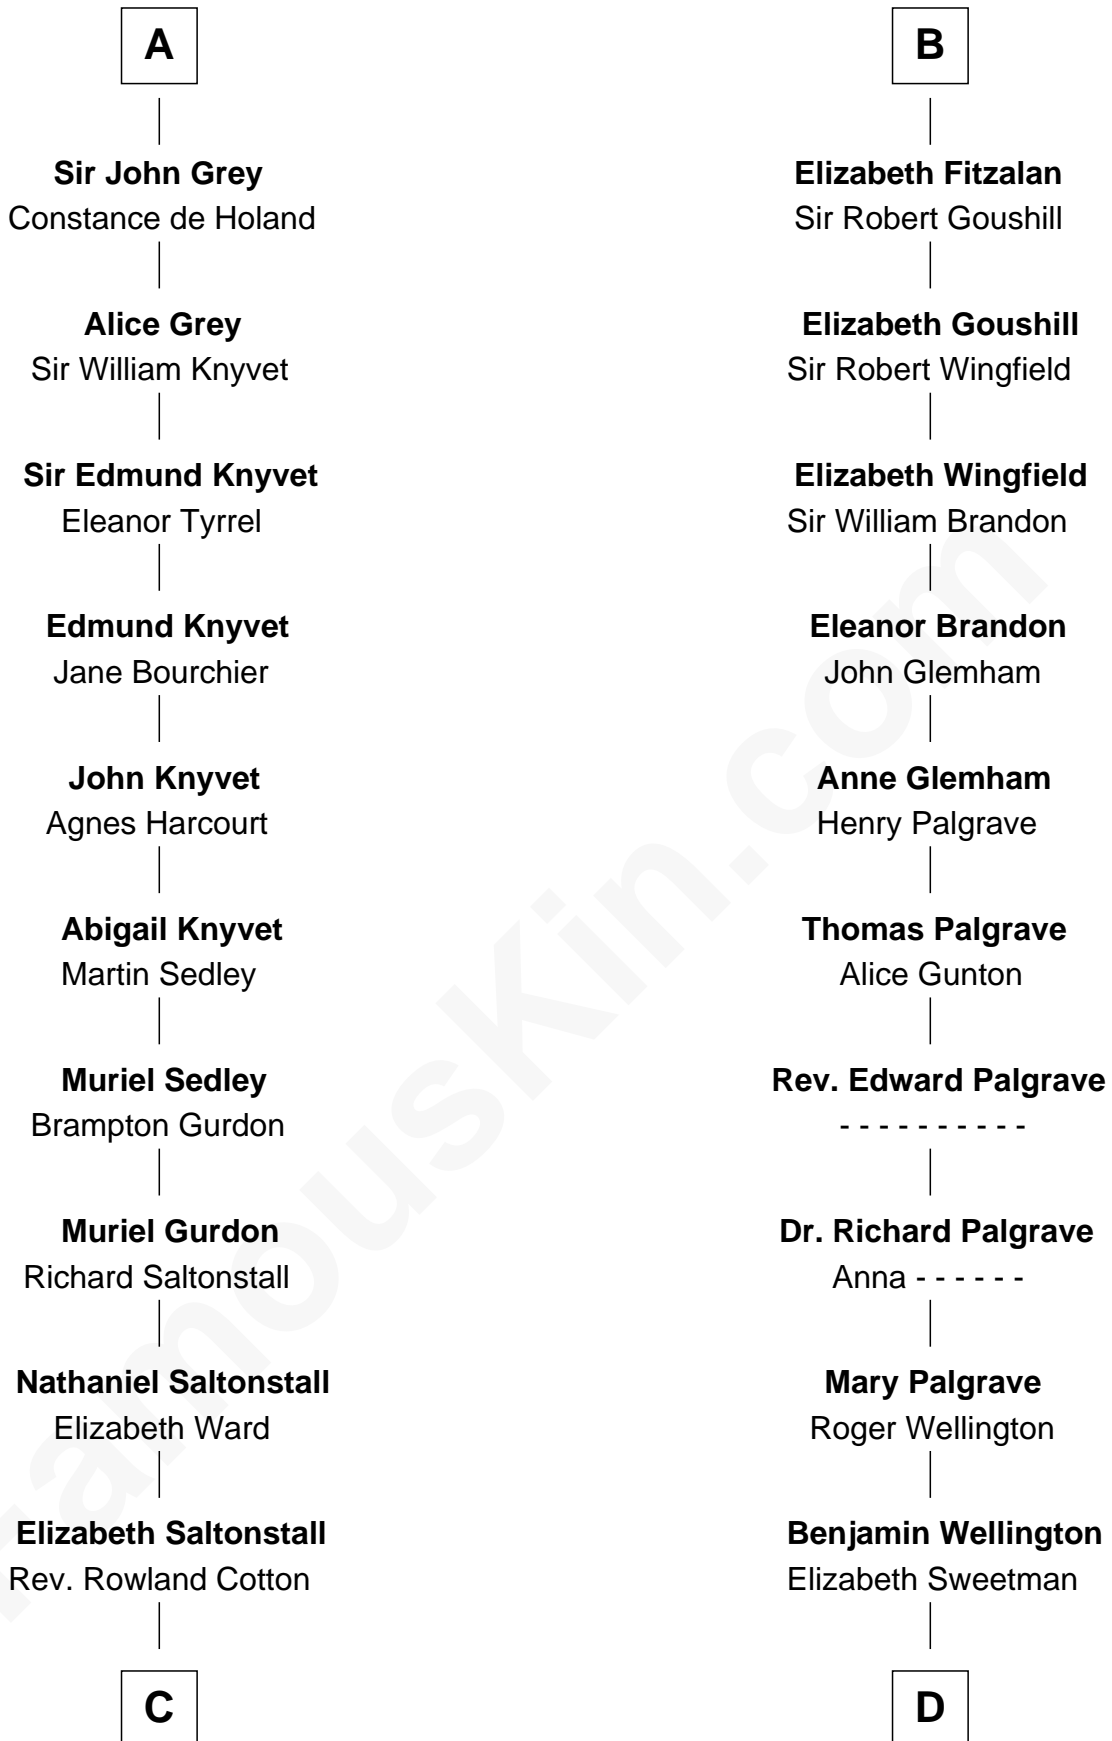

FamousKin.com

Relationship Chart of

Horace Gray

U.S. Supreme Court Justice

18th cousin 3 times removed of

Roger Sherman

Signer of the Declaration of Independence

C