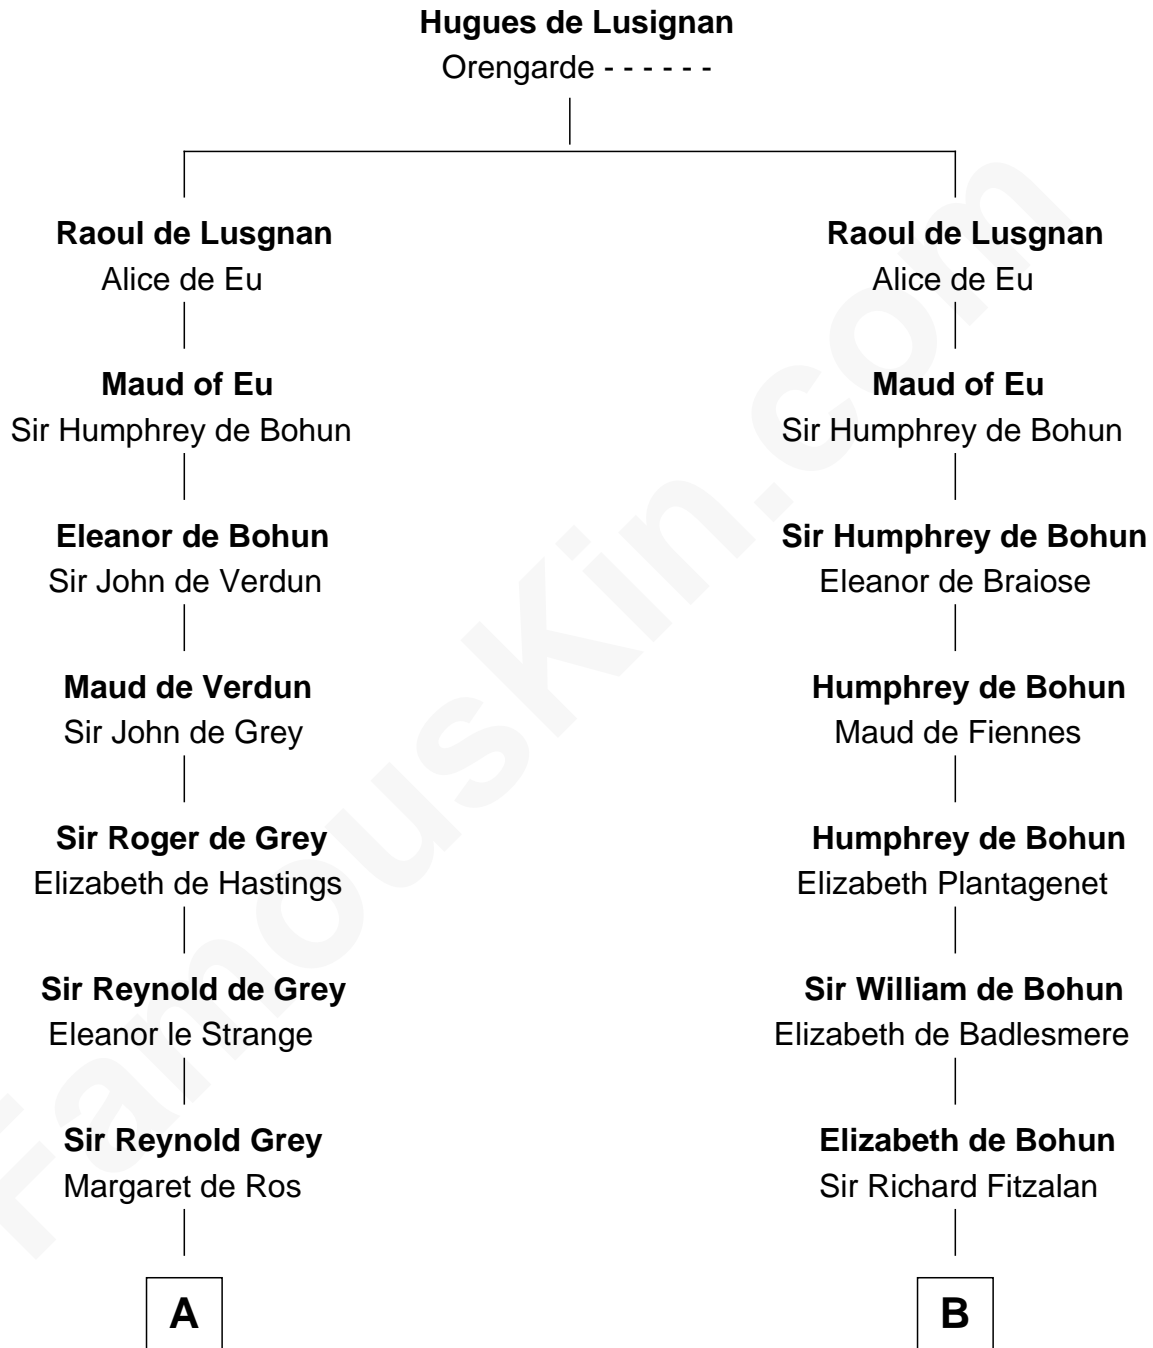

FamousKin.com

Relationship Chart of

Horace Gray

U.S. Supreme Court Justice

18th cousin 3 times removed of

Roger Sherman

Signer of the Declaration of Independence

C

Joanna Cotton
Rev. John Brown

Elizabeth Brown
John Chipman

Elizabeth Chipman
William Gray

Horace Gray
Harriet Upham

Horace Gray
U.S. Supreme Court Justice

D

Mehetable Wellington
William Sherman

Roger Sherman
Signer of Declaration of Independence