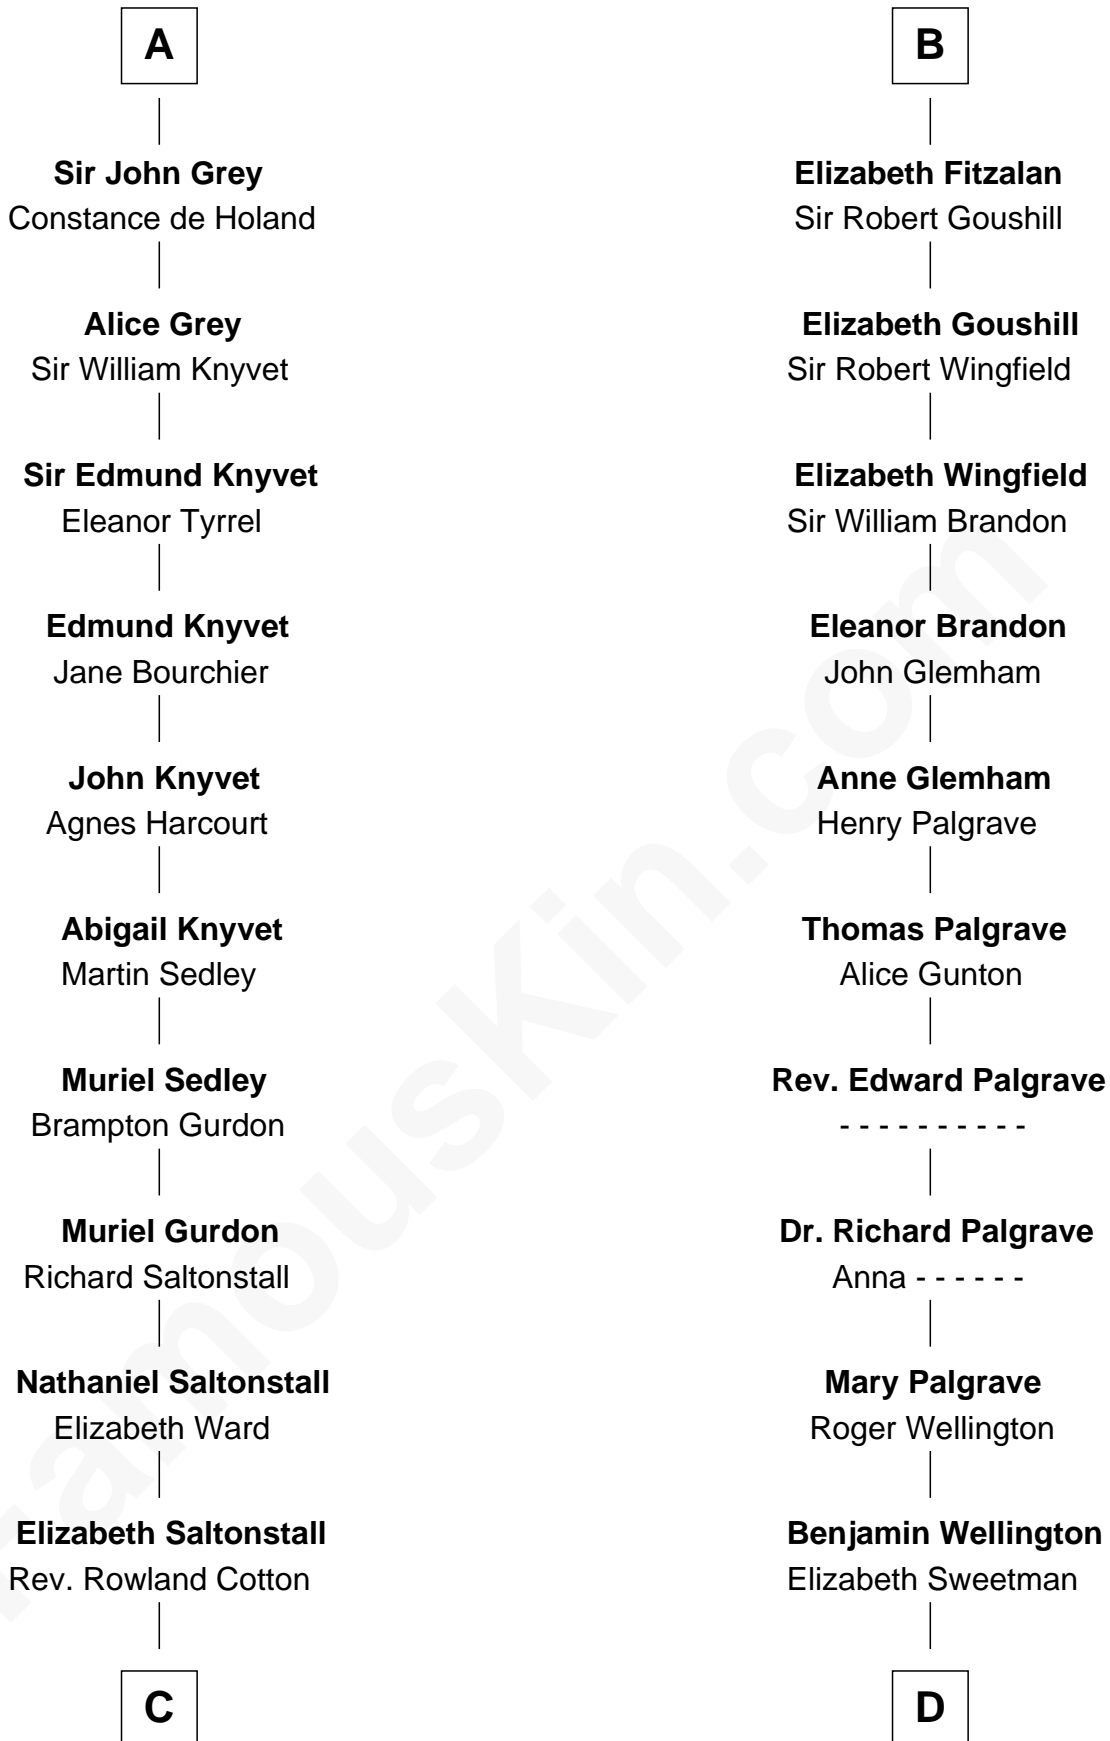

## Relationship Chart of

### Horace Gray

*U.S. Supreme Court Justice*

18th cousin 3 times removed of

### Roger Sherman

*Signer of the Declaration of Independence*

**C**

**Joanna Cotton**  
Rev. John Brown

**Elizabeth Brown**  
John Chipman

**Elizabeth Chipman**  
William Gray

**Horace Gray**  
Harriet Upham

**Horace Gray**  
*U.S. Supreme Court Justice*

**D**

**Mehetable Wellington**  
William Sherman

**Roger Sherman**  
*Signer of Declaration of Independence*

FamousKin.com