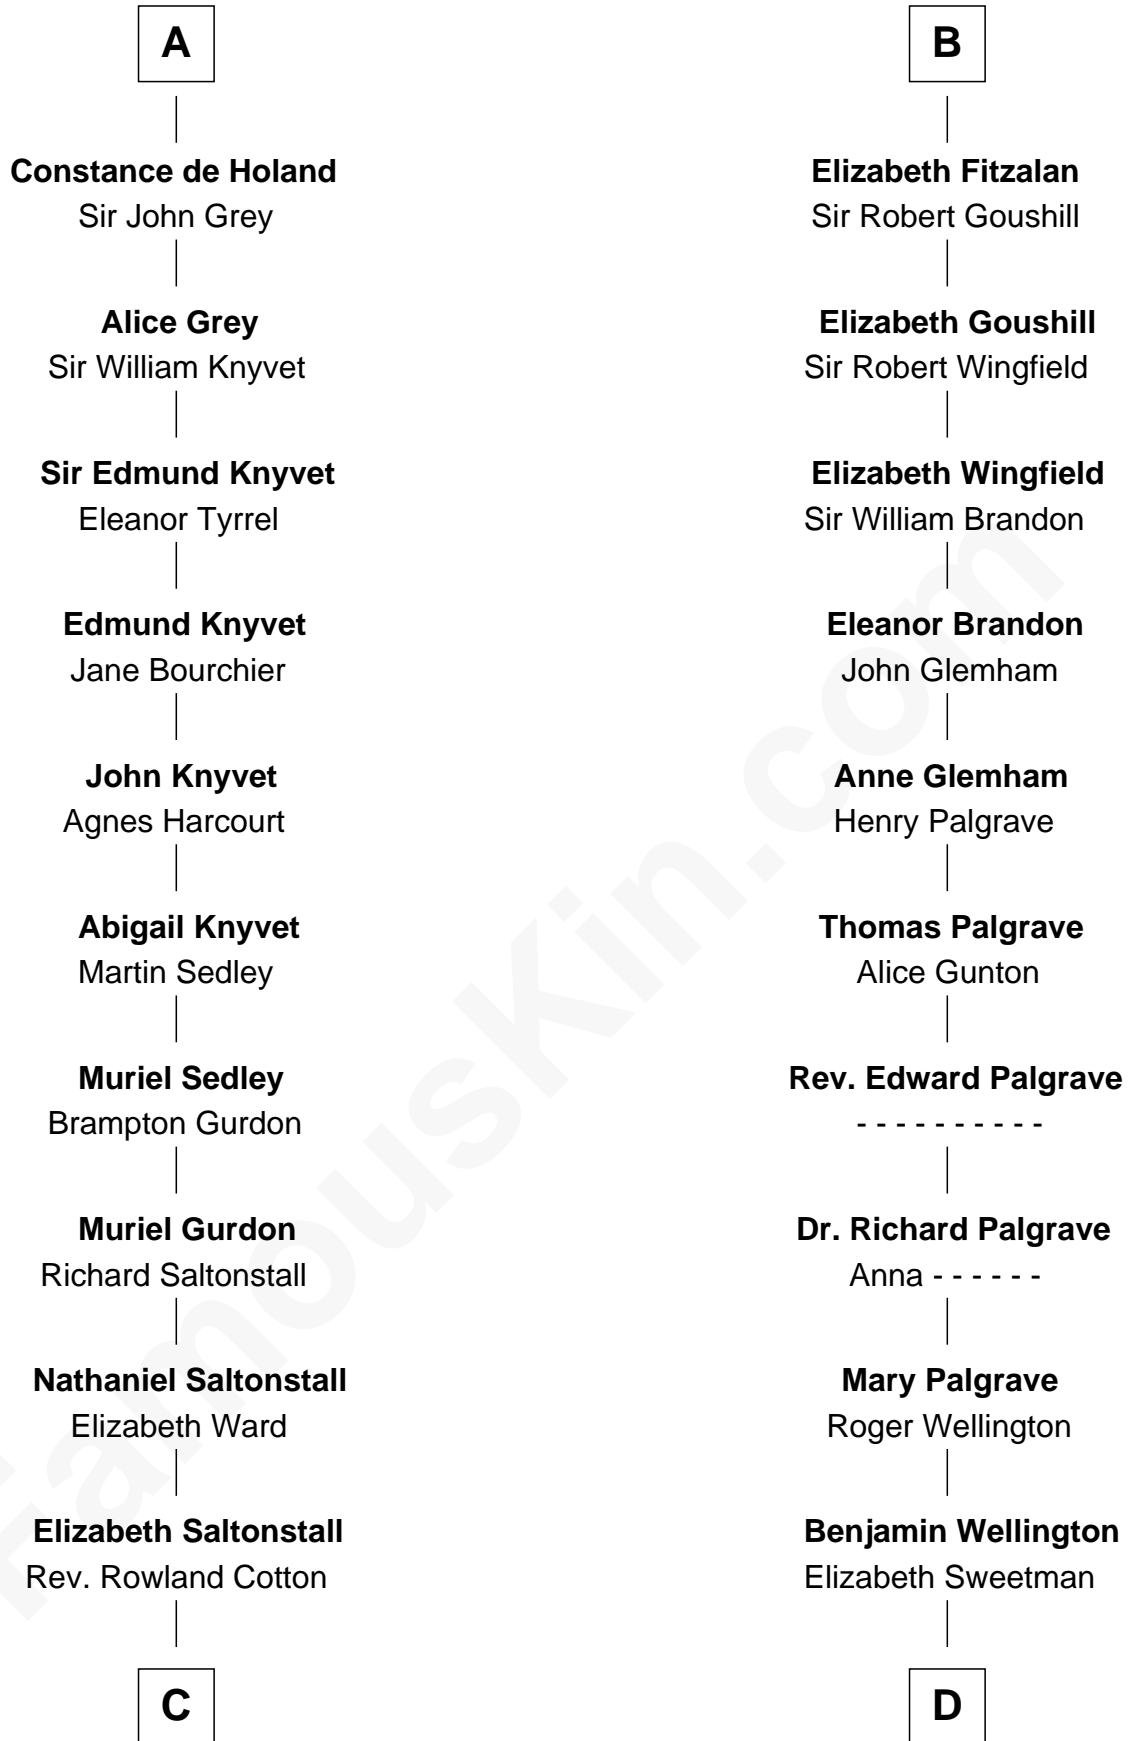

FamousKin.com

Relationship Chart of

Horace Gray

U.S. Supreme Court Justice

18th cousin 3 times removed of

Roger Sherman

Signer of the Declaration of Independence

Geoffrey Plantagenet

Margaret of France

Edmund of Woodstock

Margaret Wake

Joan Plantagenet

Thomas Holand

John de Holand

Elizabeth of Lancaster

A

Henry II, King of England

Eleanor of Aquitaine

John, King of England

Isabelle of Angoulême

Henry III, King of England

Eleanor of Provence

Edmund Plantagenet

Blanche of Artois

Henry Plantagenet

Maud de Chaworth

Eleanor Plantagenet

Richard Fitzalan

Sir Richard Fitzalan

Elizabeth de Bohun

B

C