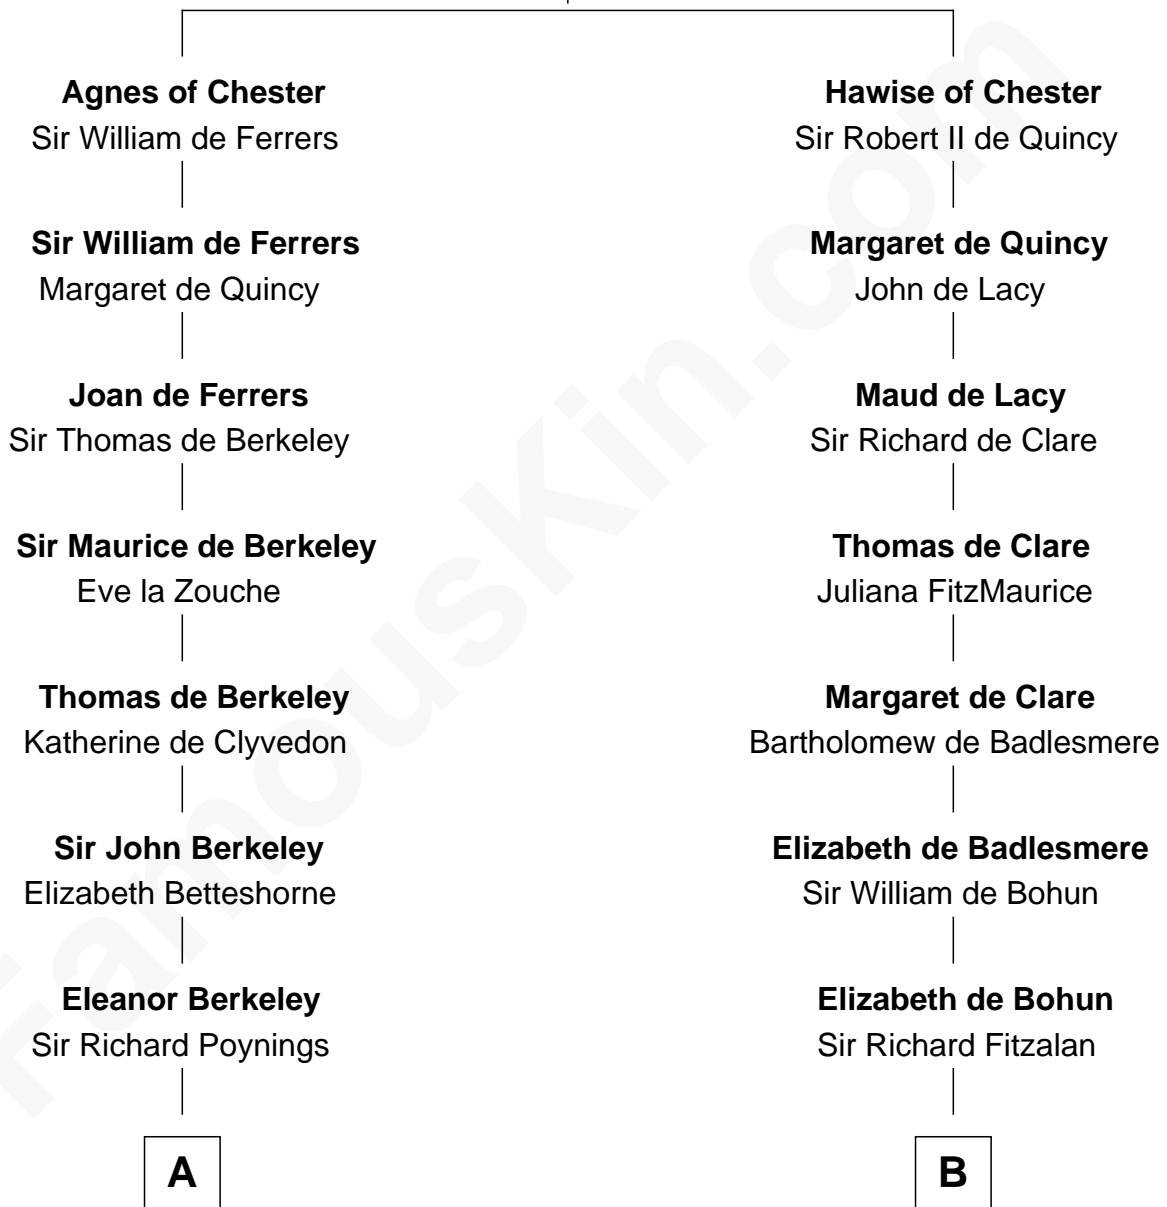

FamousKin.com

Relationship Chart of

Horace Gray

U.S. Supreme Court Justice

18th cousin 3 times removed of

Roger Sherman

Signer of the Declaration of Independence

Hugh de Kevelioc
Bertrade de Montfort

C

Joanna Cotton
Rev. John Brown

Elizabeth Brown
John Chipman

Elizabeth Chipman
William Gray

Horace Gray
Harriet Upham

Horace Gray
U.S. Supreme Court Justice

D

Mehetable Wellington
William Sherman