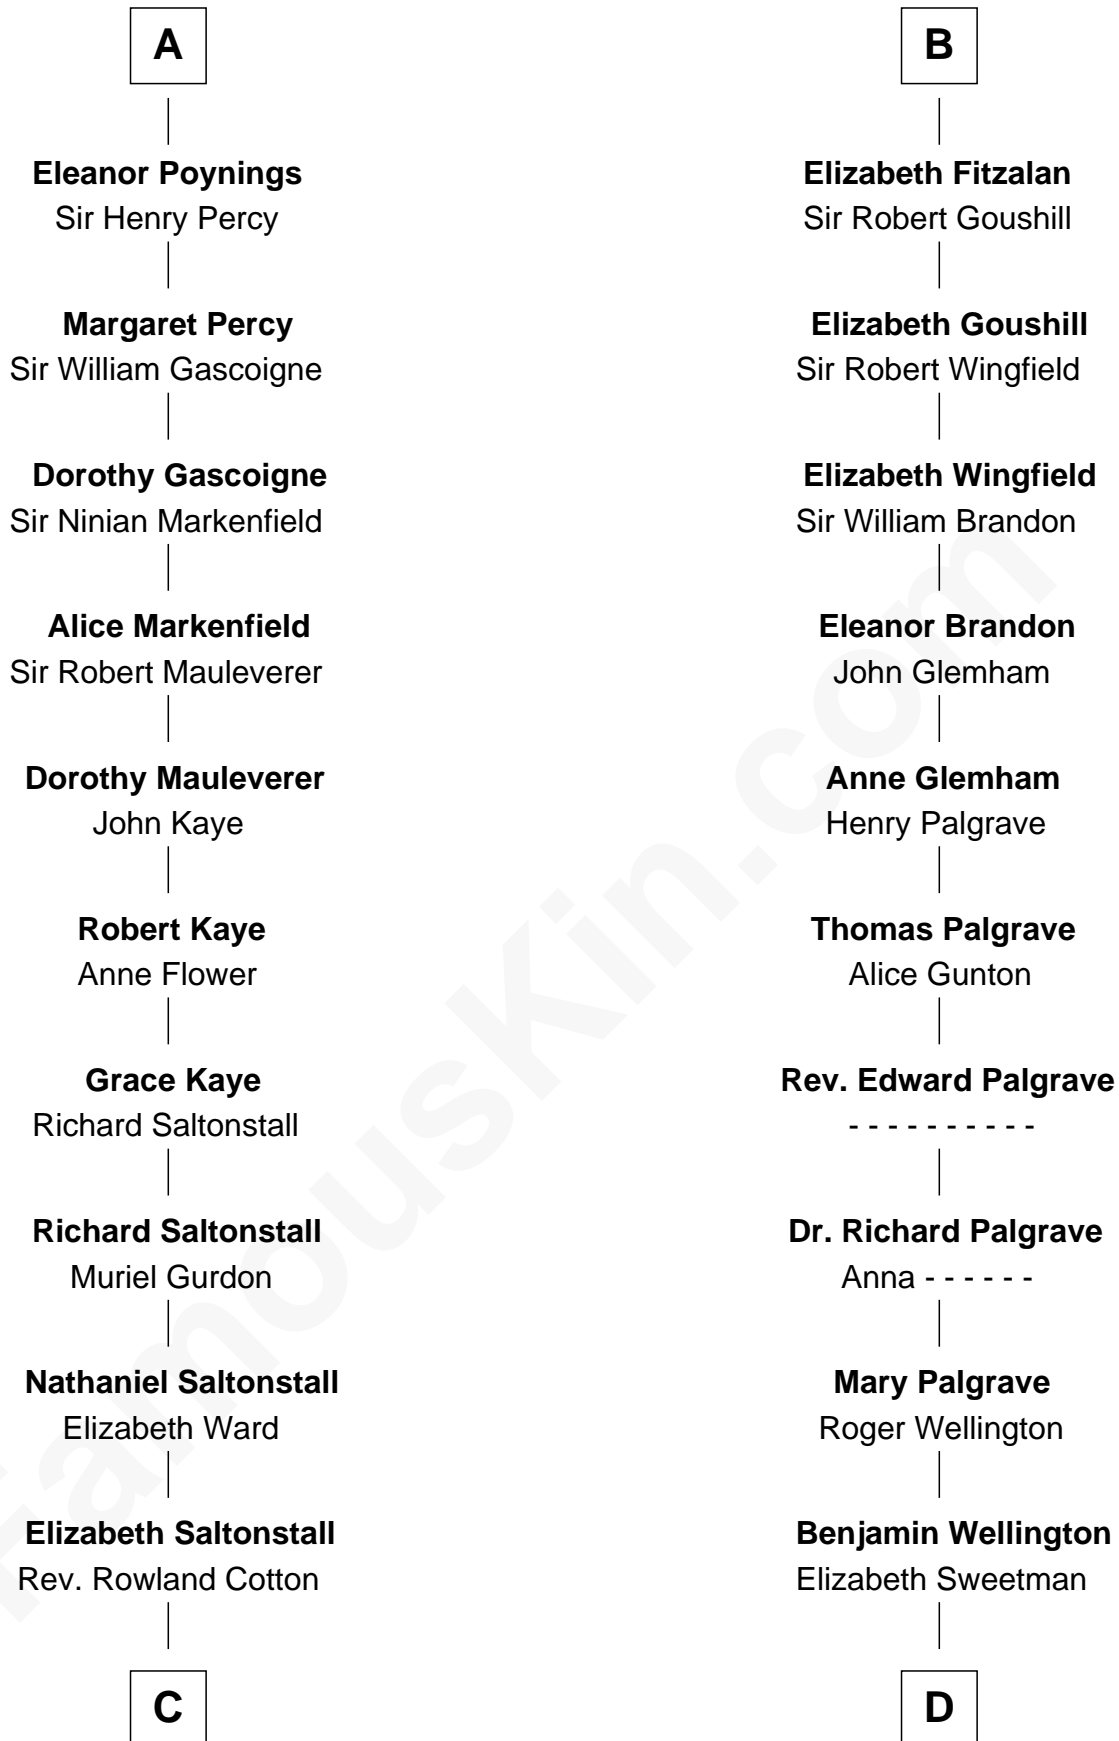

FamousKin.com

Relationship Chart of

Horace Gray

U.S. Supreme Court Justice

18th cousin 3 times removed of

Roger Sherman

Signer of the Declaration of Independence

Hugh de Kevelioc
Bertrade de Montfort