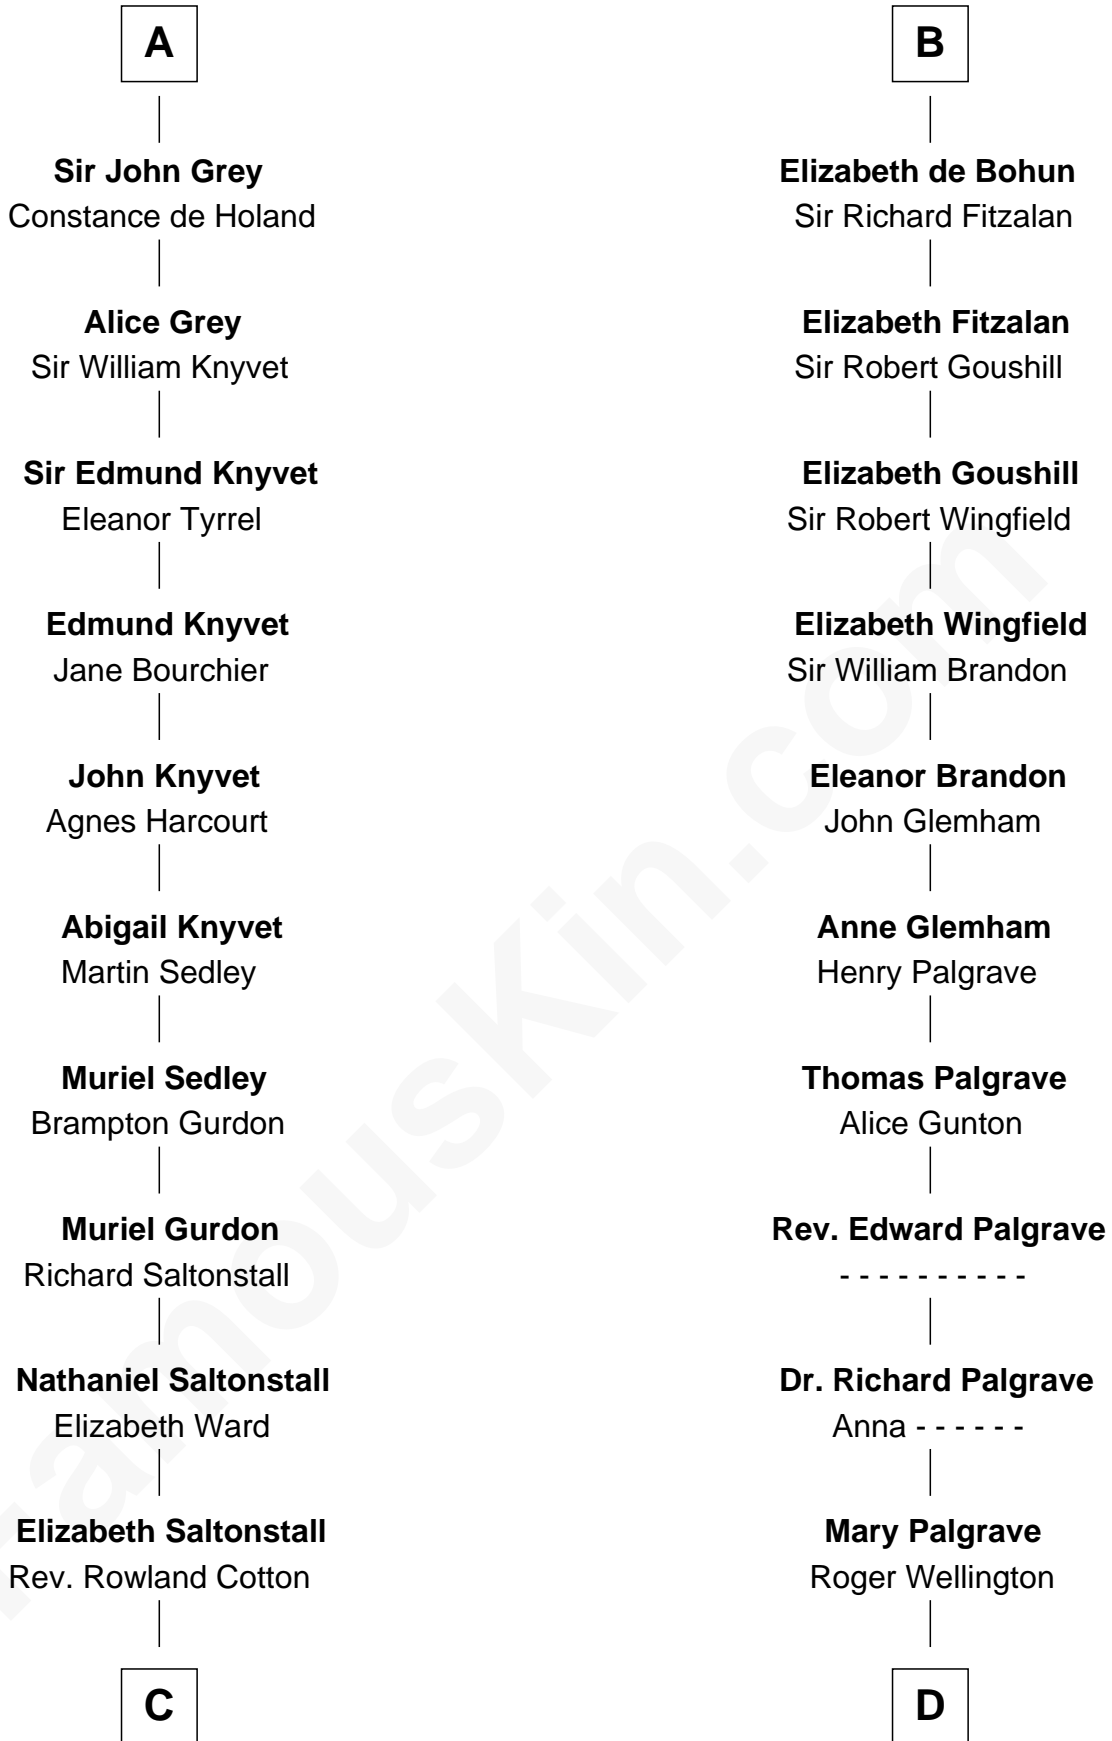

FamousKin.com

Relationship Chart of

Horace Gray

U.S. Supreme Court Justice

19th cousin 2 times removed of

Roger Sherman

Signer of the Declaration of Independence

C