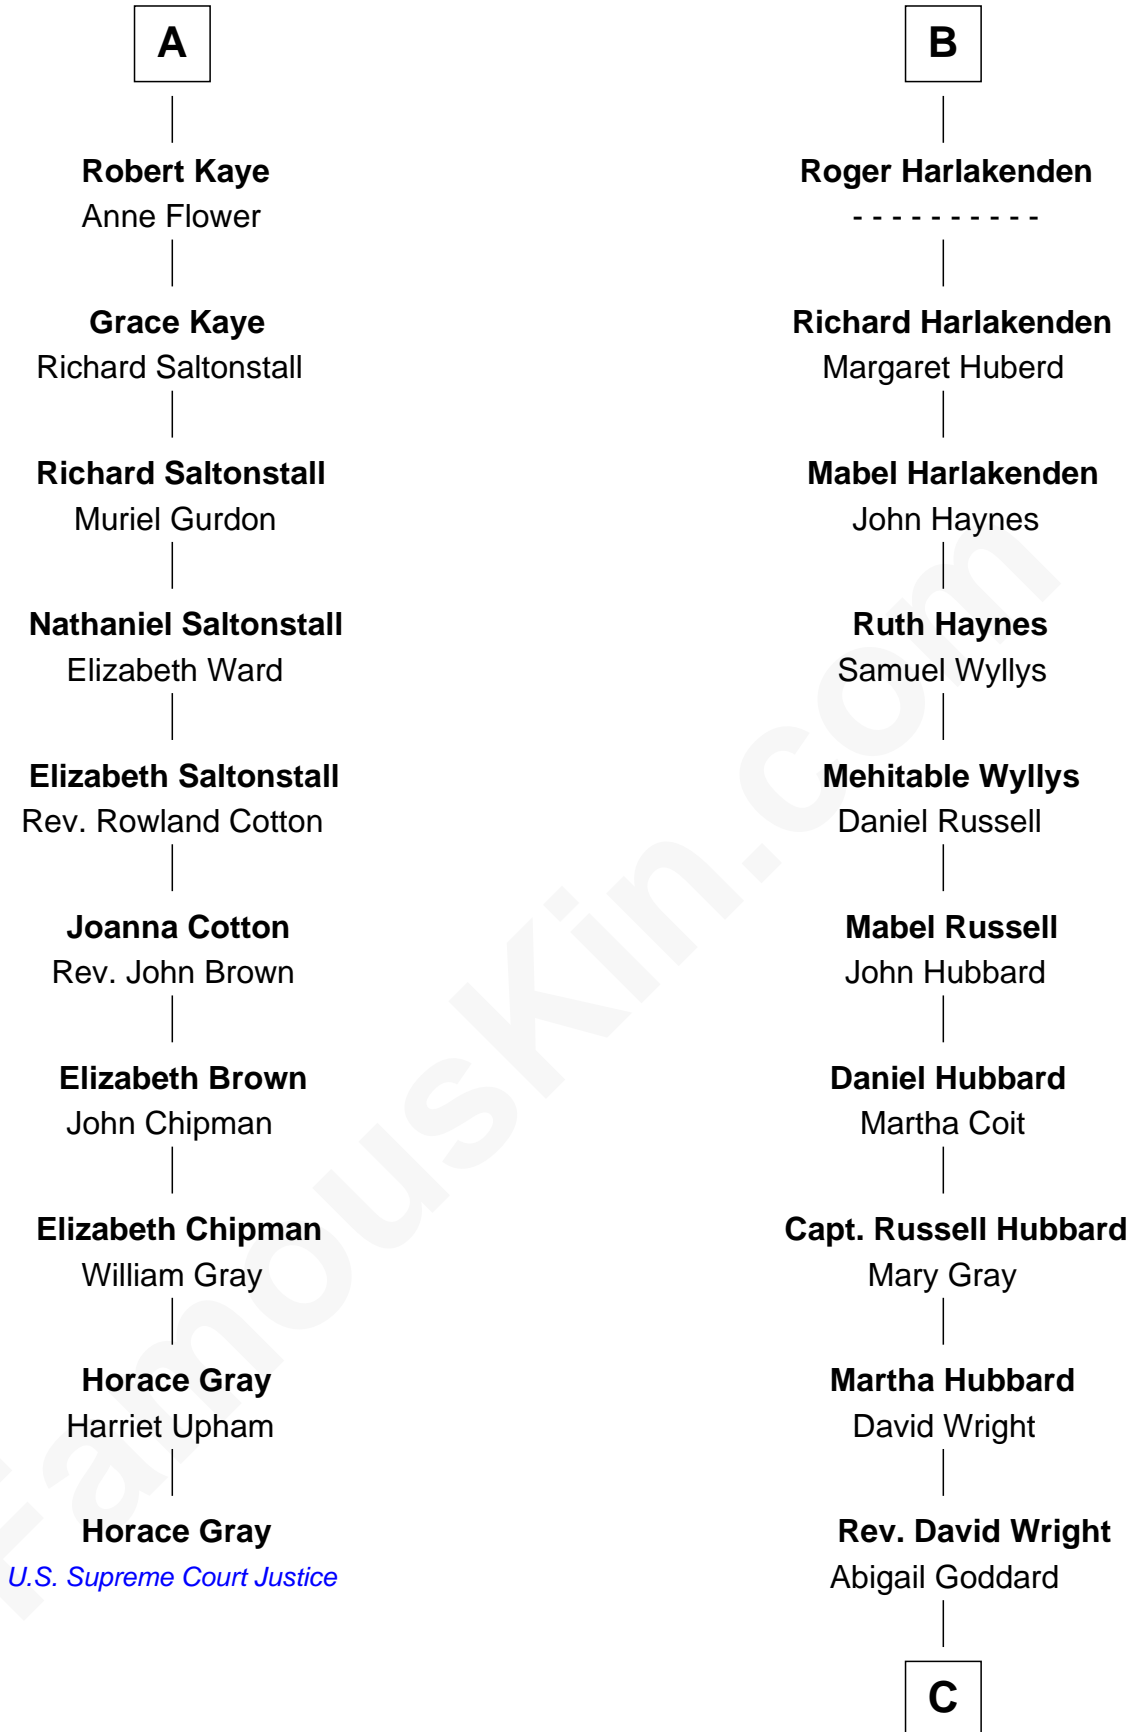

FamousKin.com

Relationship Chart of

Horace Gray

U.S. Supreme Court Justice

16th cousin 2 times removed of

Frank Lloyd Wright
American Architect

C

|
William Carey Wright